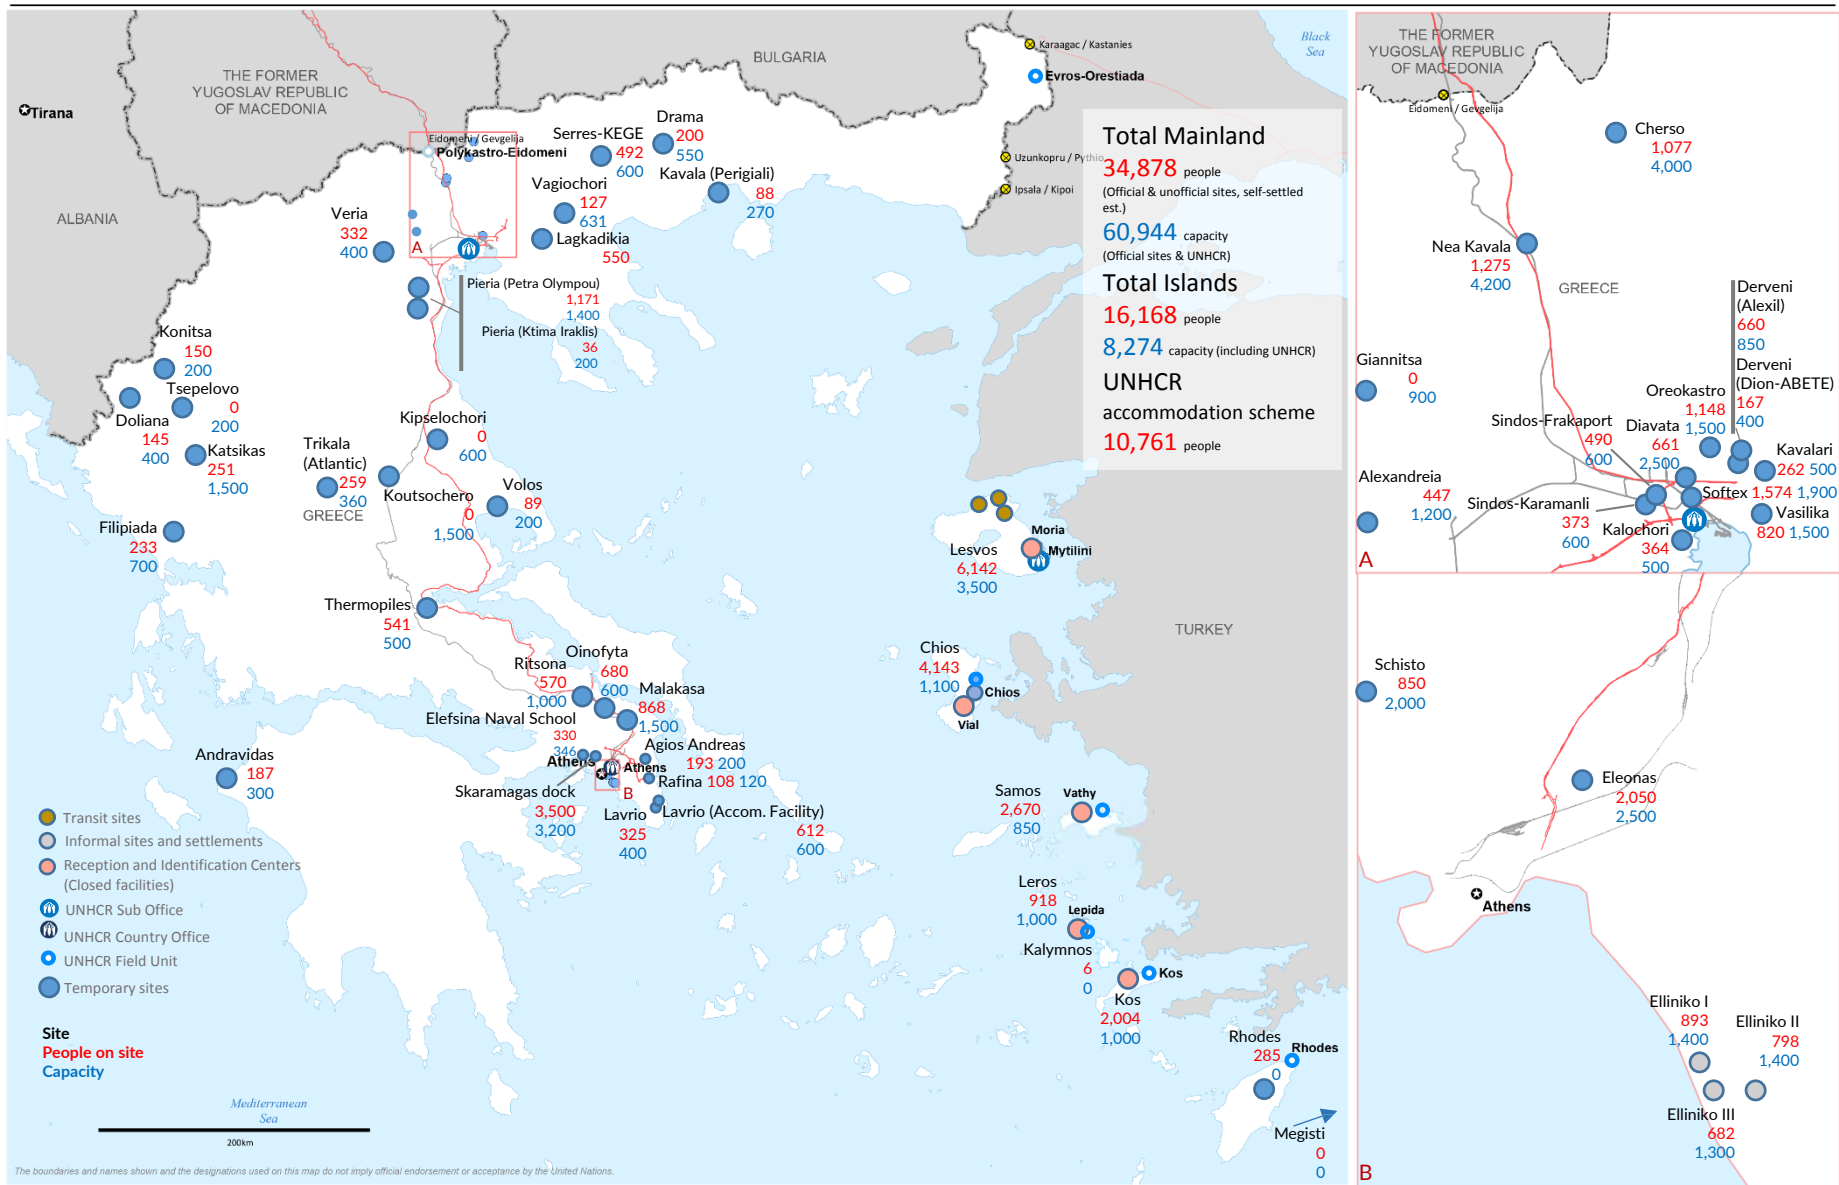

Europe Refugee Emergency

Daily map indicating capacity and occupancy (Governmental figures)

As of 14 November 2016 08:00 a.m. EET

Presence and capacity are based on Governmental figures from the Coordination Centre for the Management of the Refugee Crisis, as of 14/11/2016 08:00 a.m. Eastern European Time. Online map with additional information: <http://www.unhcr.gr/sites>