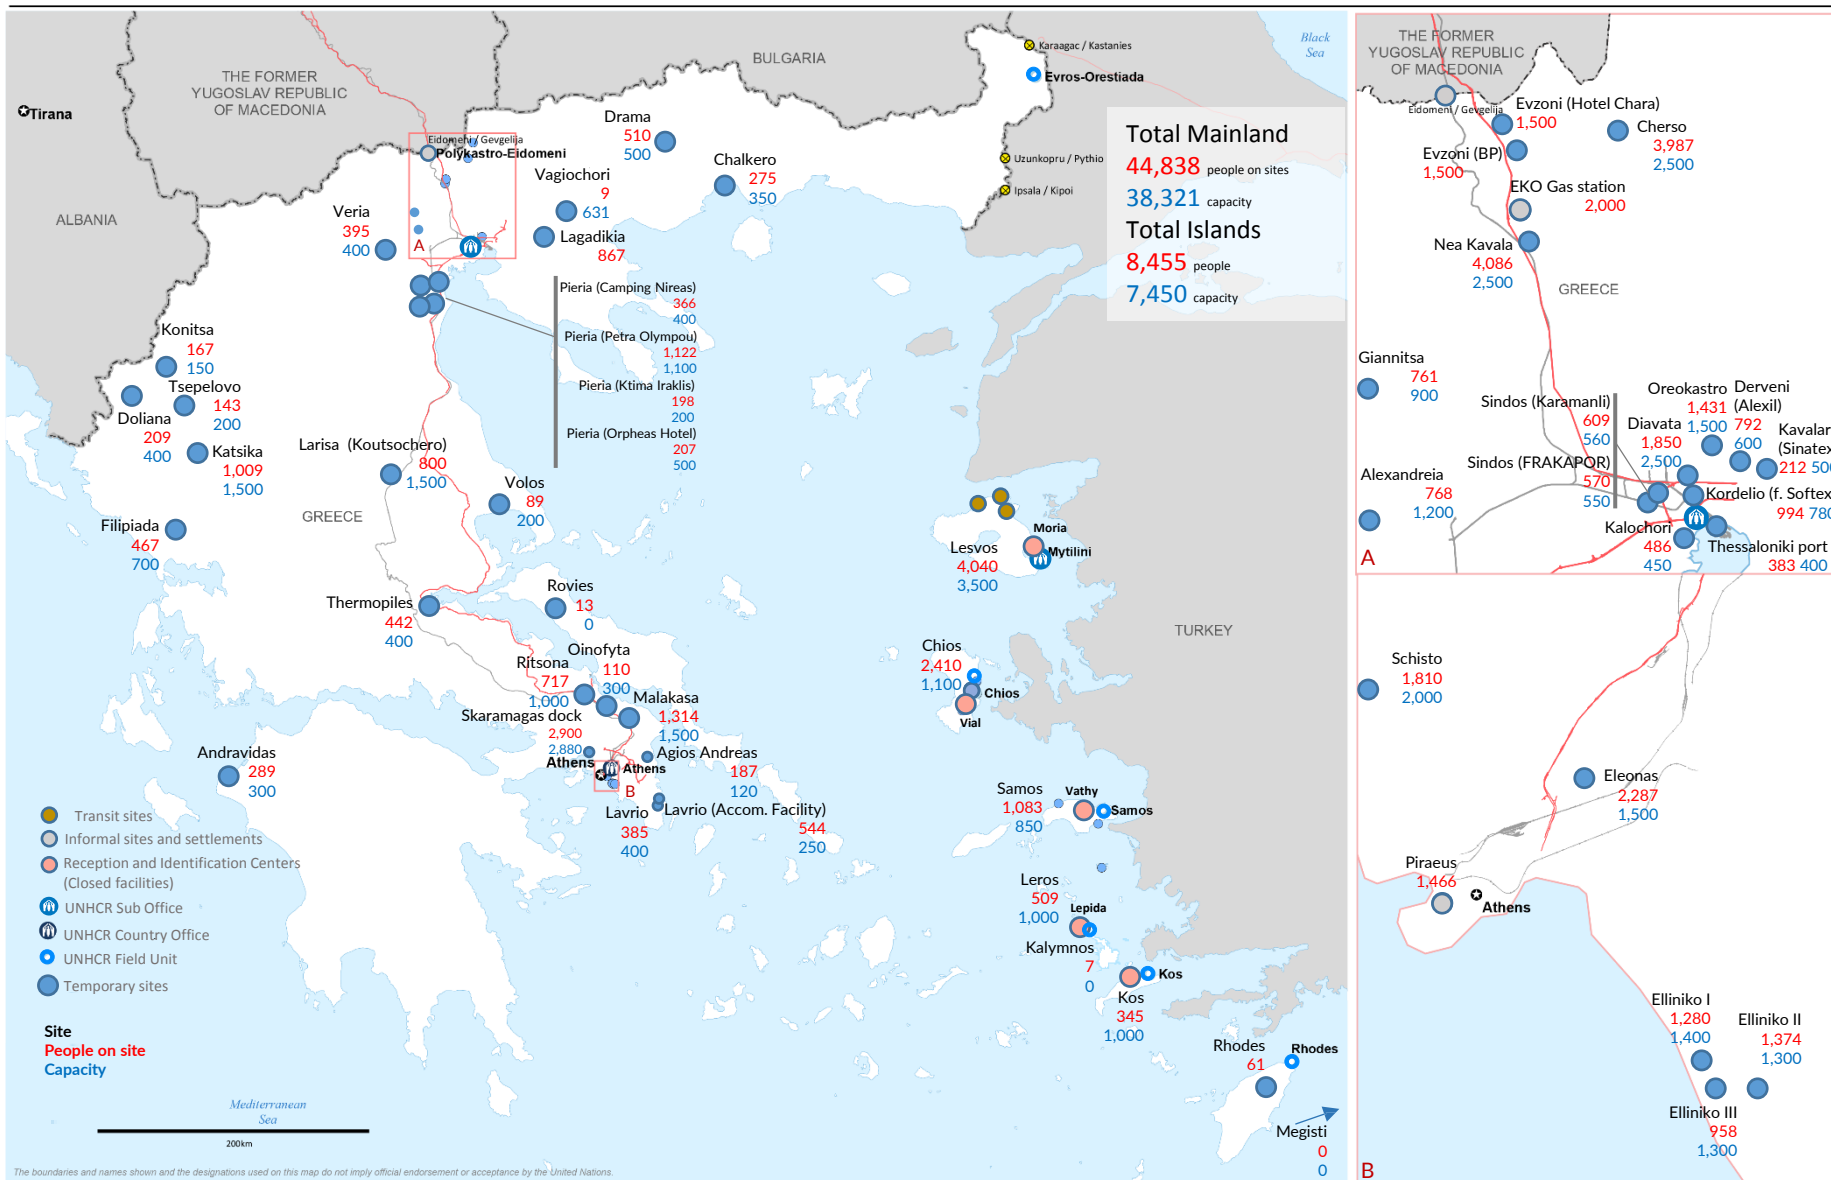

Europe Refugee Emergency

Daily map indicating capacity and occupancy (Governmental figures)

As of 27 May 2016 08:00 a.m. EET

Presence and capacity are based on Governmental figures from the Coordination Centre for the Management of the Refugee Crisis, as of 27/05/2016 08:00 a.m. Eastern European Time. Online map with additional information: <http://www.unhcr.gr/sites>