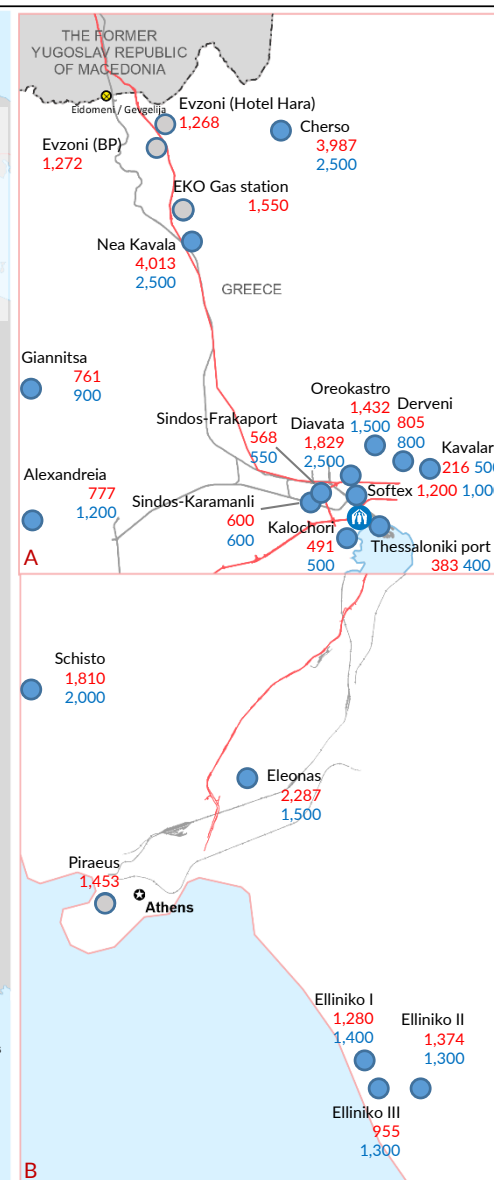

# Europe Refugee Emergency

Daily map indicating capacity and occupancy (Governmental figures)

As of 03 June 2016 08:00 a.m. EET

Presence and capacity are based on Governmental figures from the Coordination Centre for the Management of the Refugee Crisis, as of 03/06/2016 08:00 a.m. Eastern European Time. Online map with additional information: <http://www.unhcr.gr/sites>