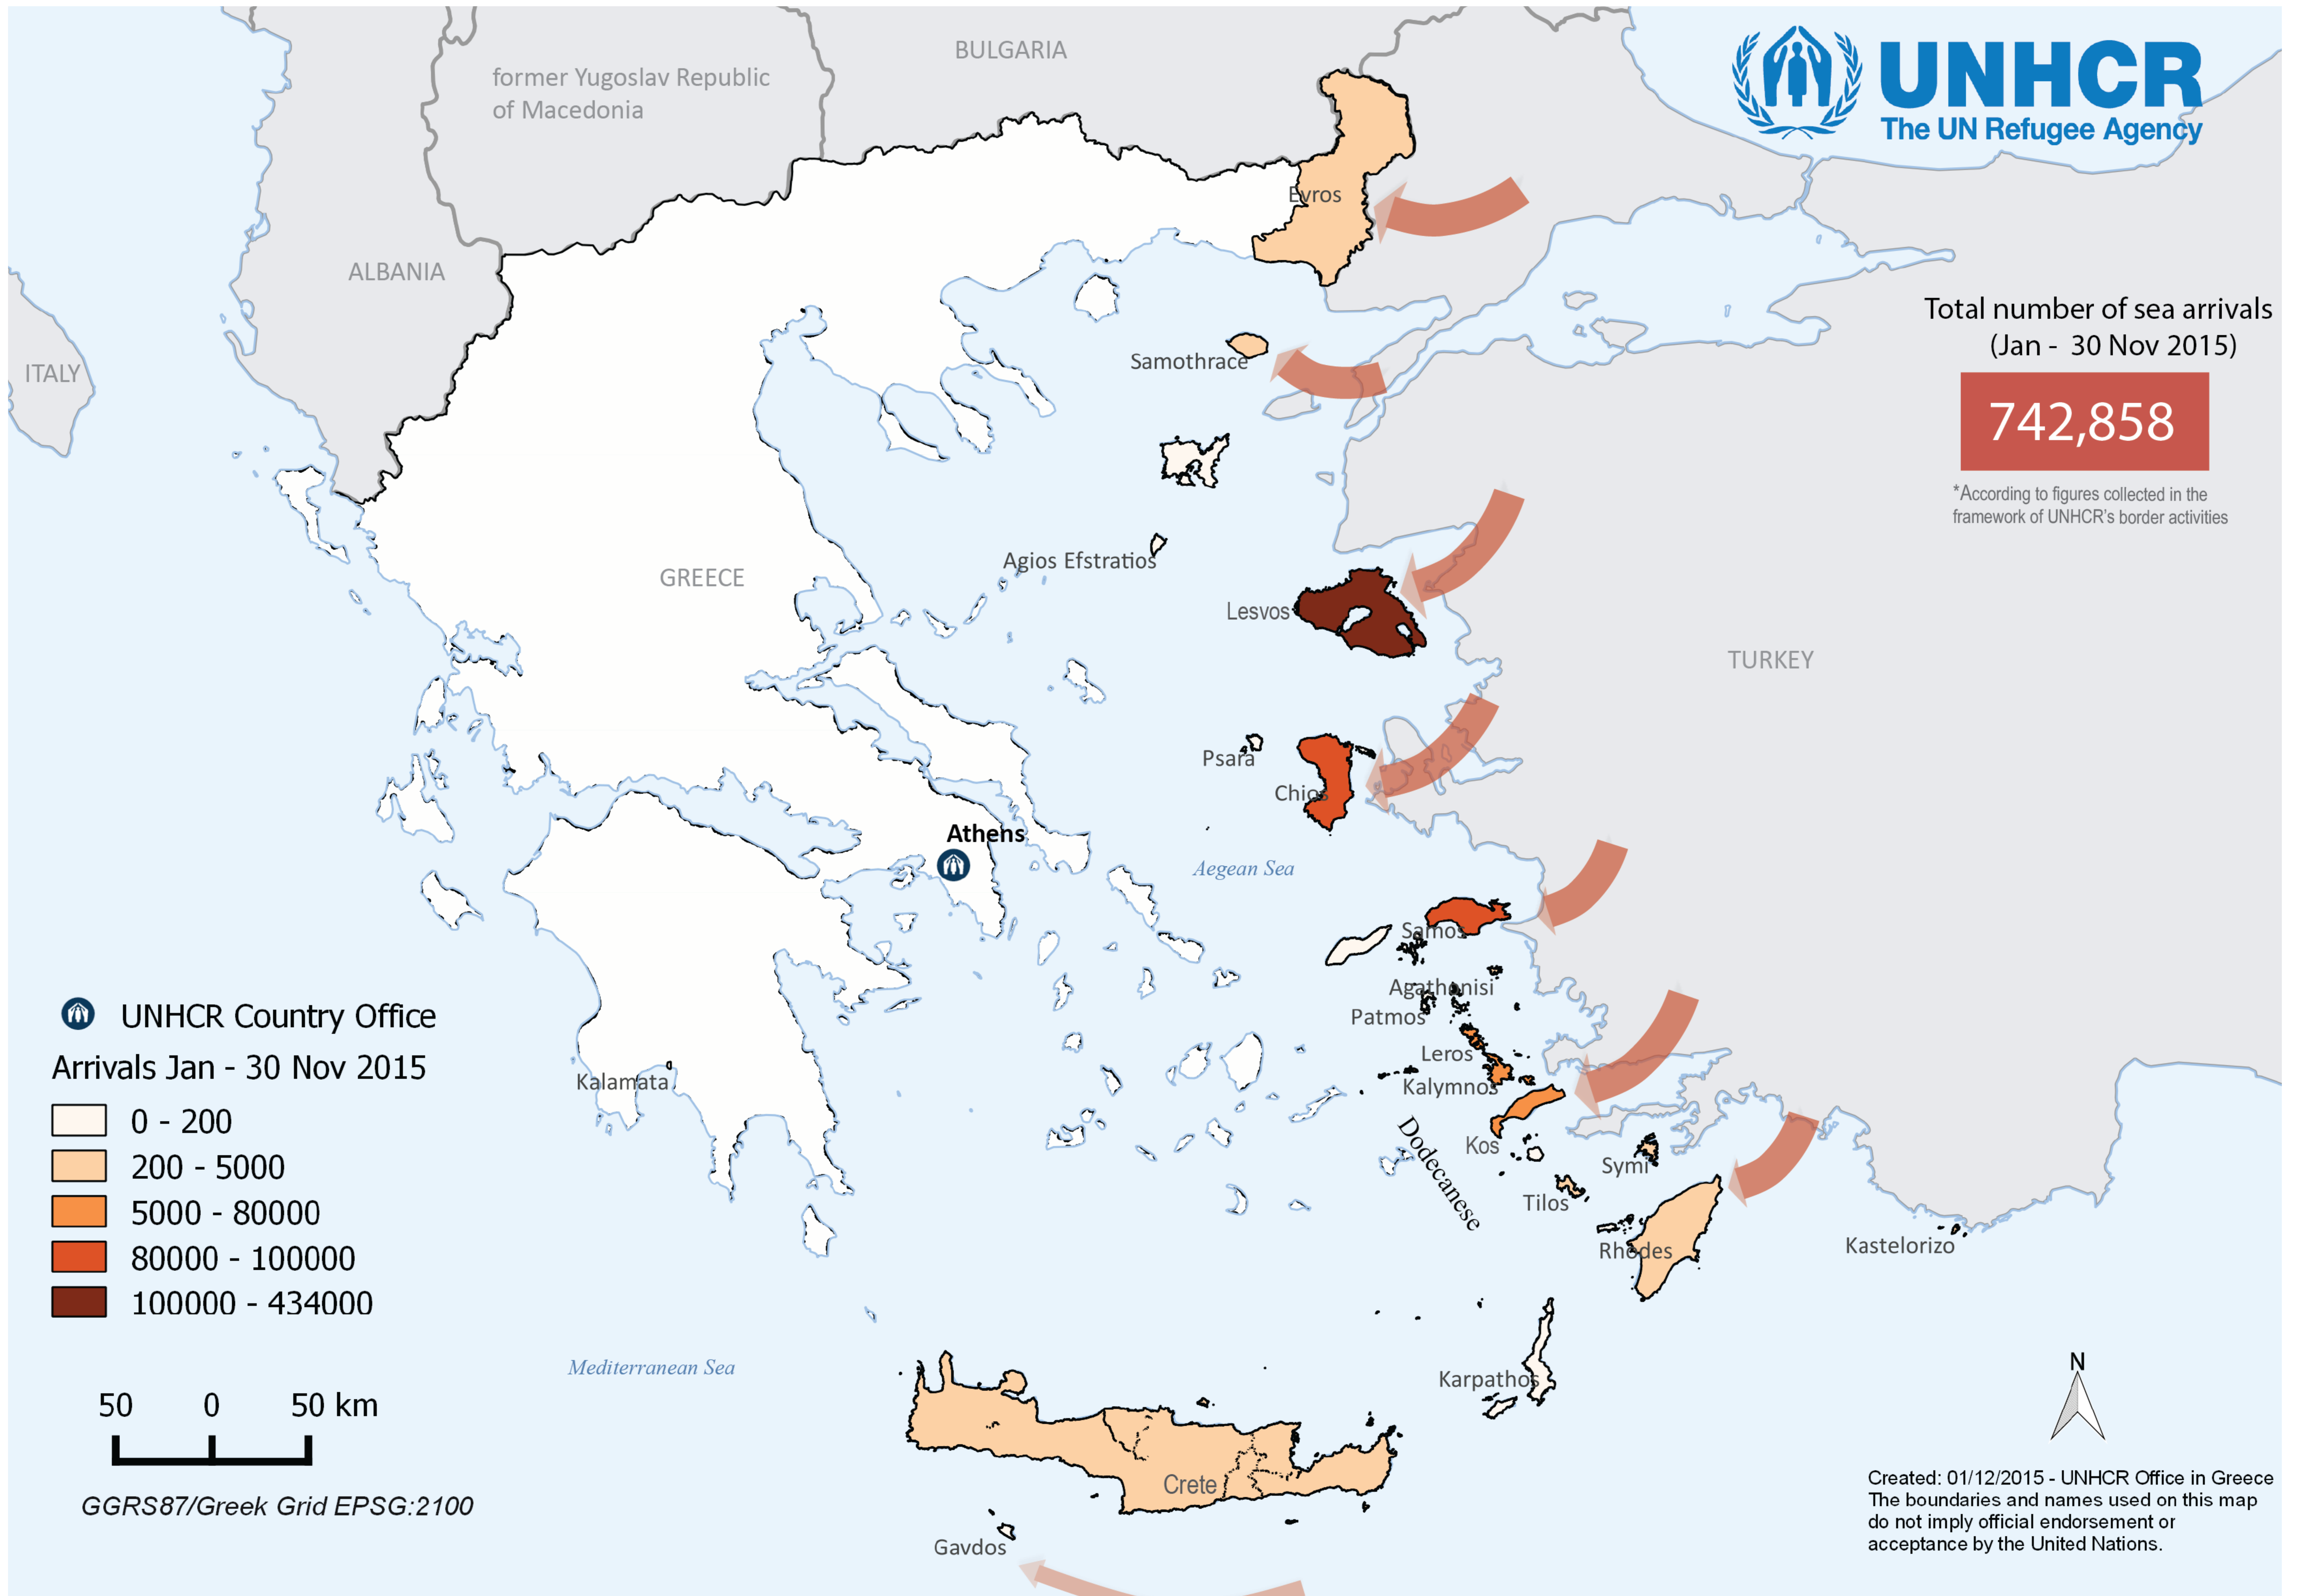

Total number of sea arrivals  
(Jan - 30 Nov 2015)

**742,858**

\*According to figures collected in the framework of UNHCR's border activities

 UNHCR Country Office

Arrivals Jan - 30 Nov 2015

-  0 - 200
-  200 - 5000
-  5000 - 80000
-  80000 - 100000
-  100000 - 434000

50 0 50 km

GGRS87/Greek Grid EPSG:2100

Created: 01/12/2015 - UNHCR Office in Greece  
The boundaries and names used on this map do not imply official endorsement or acceptance by the United Nations.