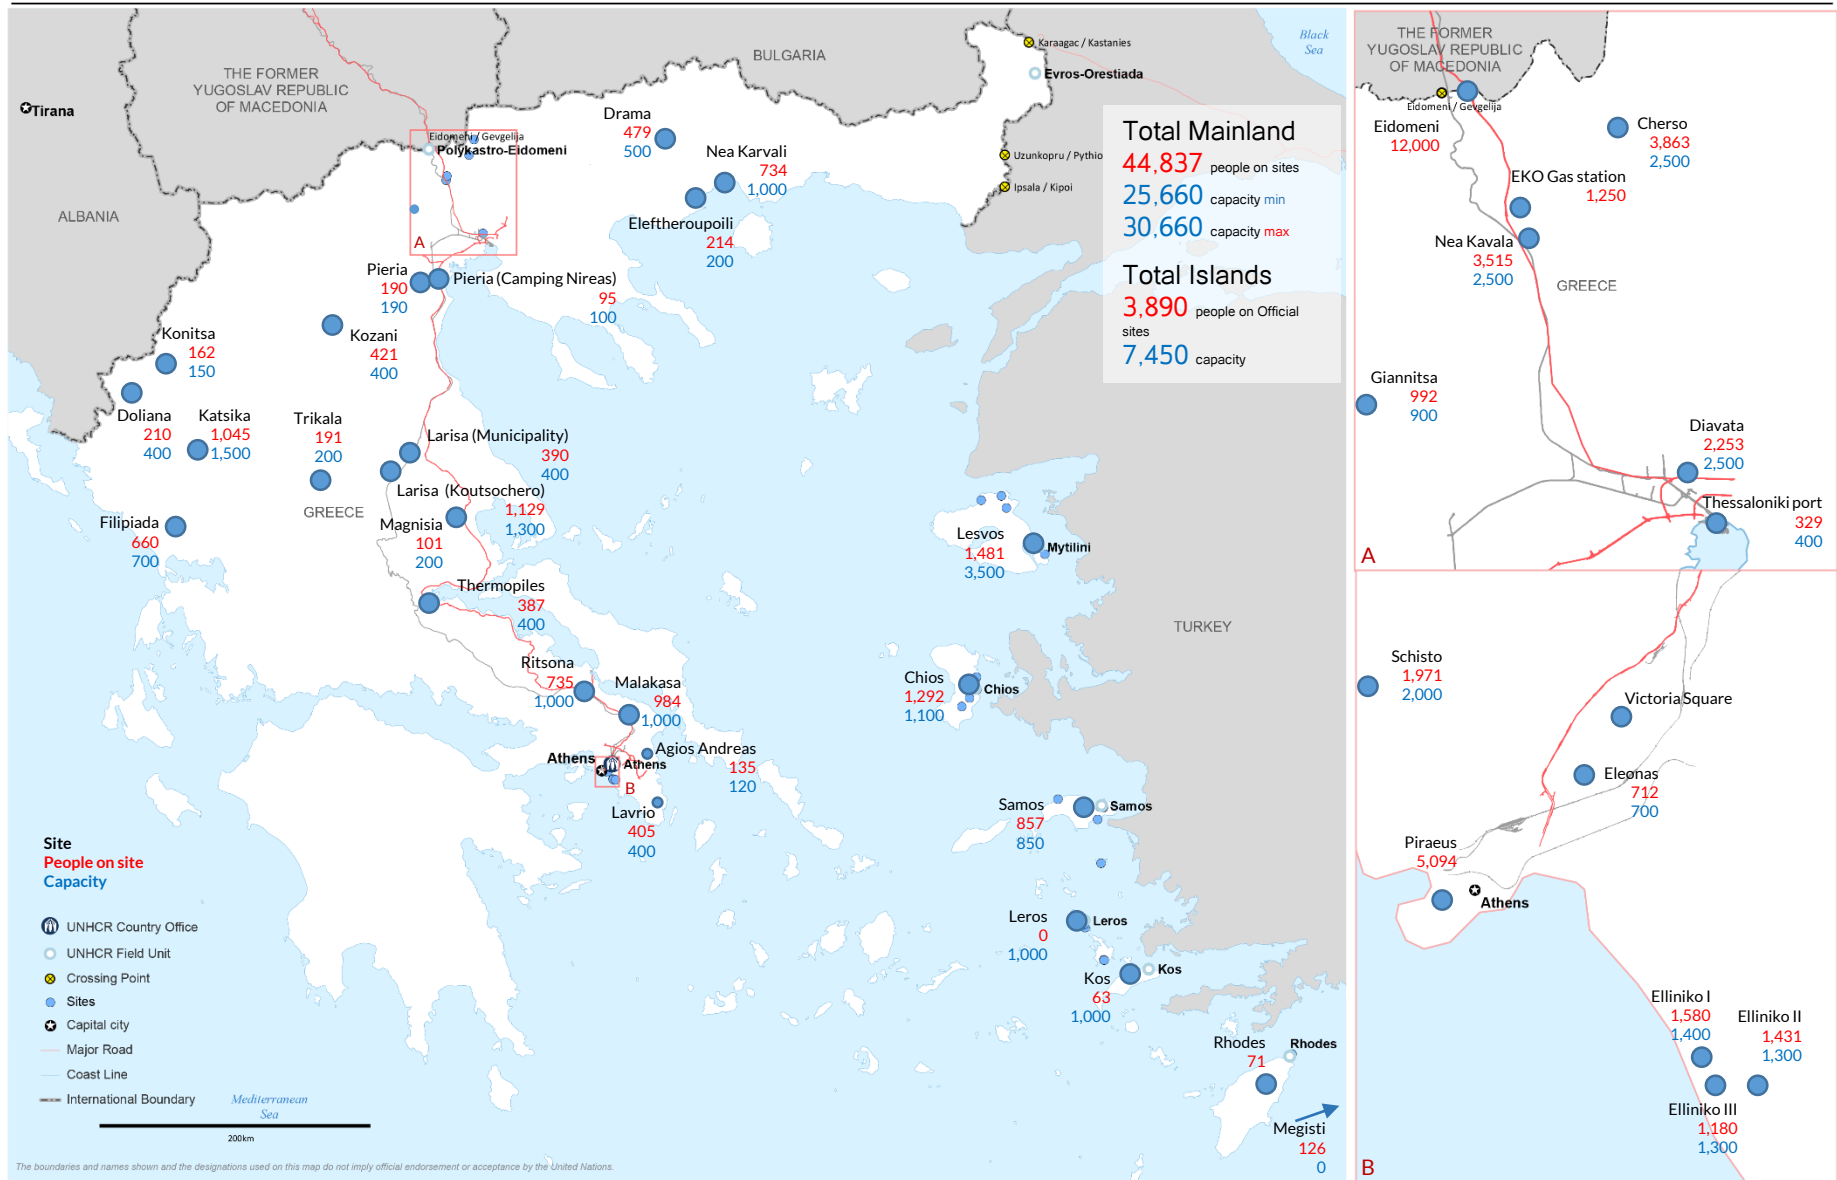

Europe Refugee Emergency

Site locations in Greece

As of 23 March 2016 08:00 a.m. EET

Based on figures from the Coordination Centre for the Management of the Refugee Crisis as of 23/03/2016 08:00 a.m. Eastern European Time.