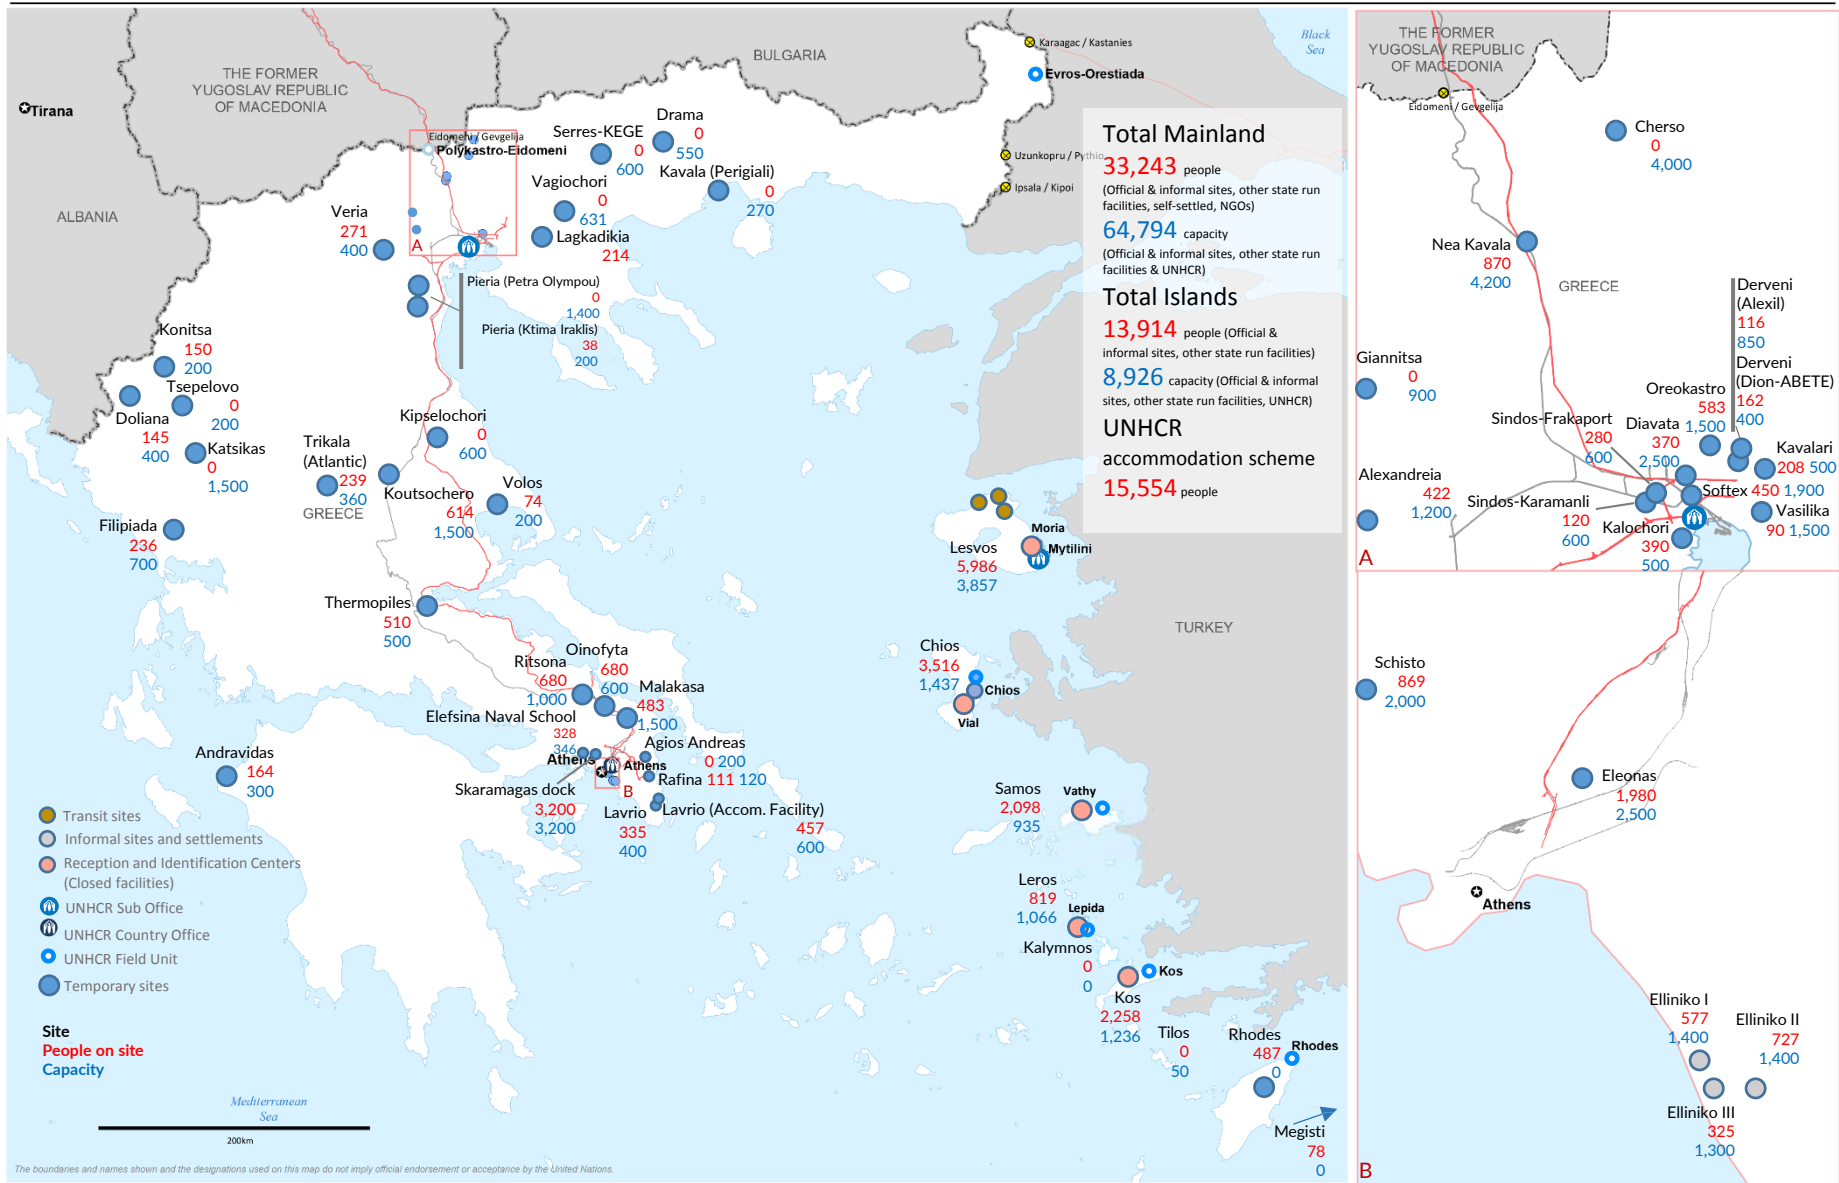

Europe Refugee Emergency

Daily map indicating capacity and occupancy (Governmental figures)

As of 24 January 2017 08:00 a.m. EET

Presence and capacity are based on Governmental figures from the Coordination Centre for the Management of the Refugee Crisis, as of 24/01/2017 10:00 a.m. Eastern European Time. Online map with additional information: <http://www.unhcr.gr/sites>

Funded by European Union Humanitarian Aid