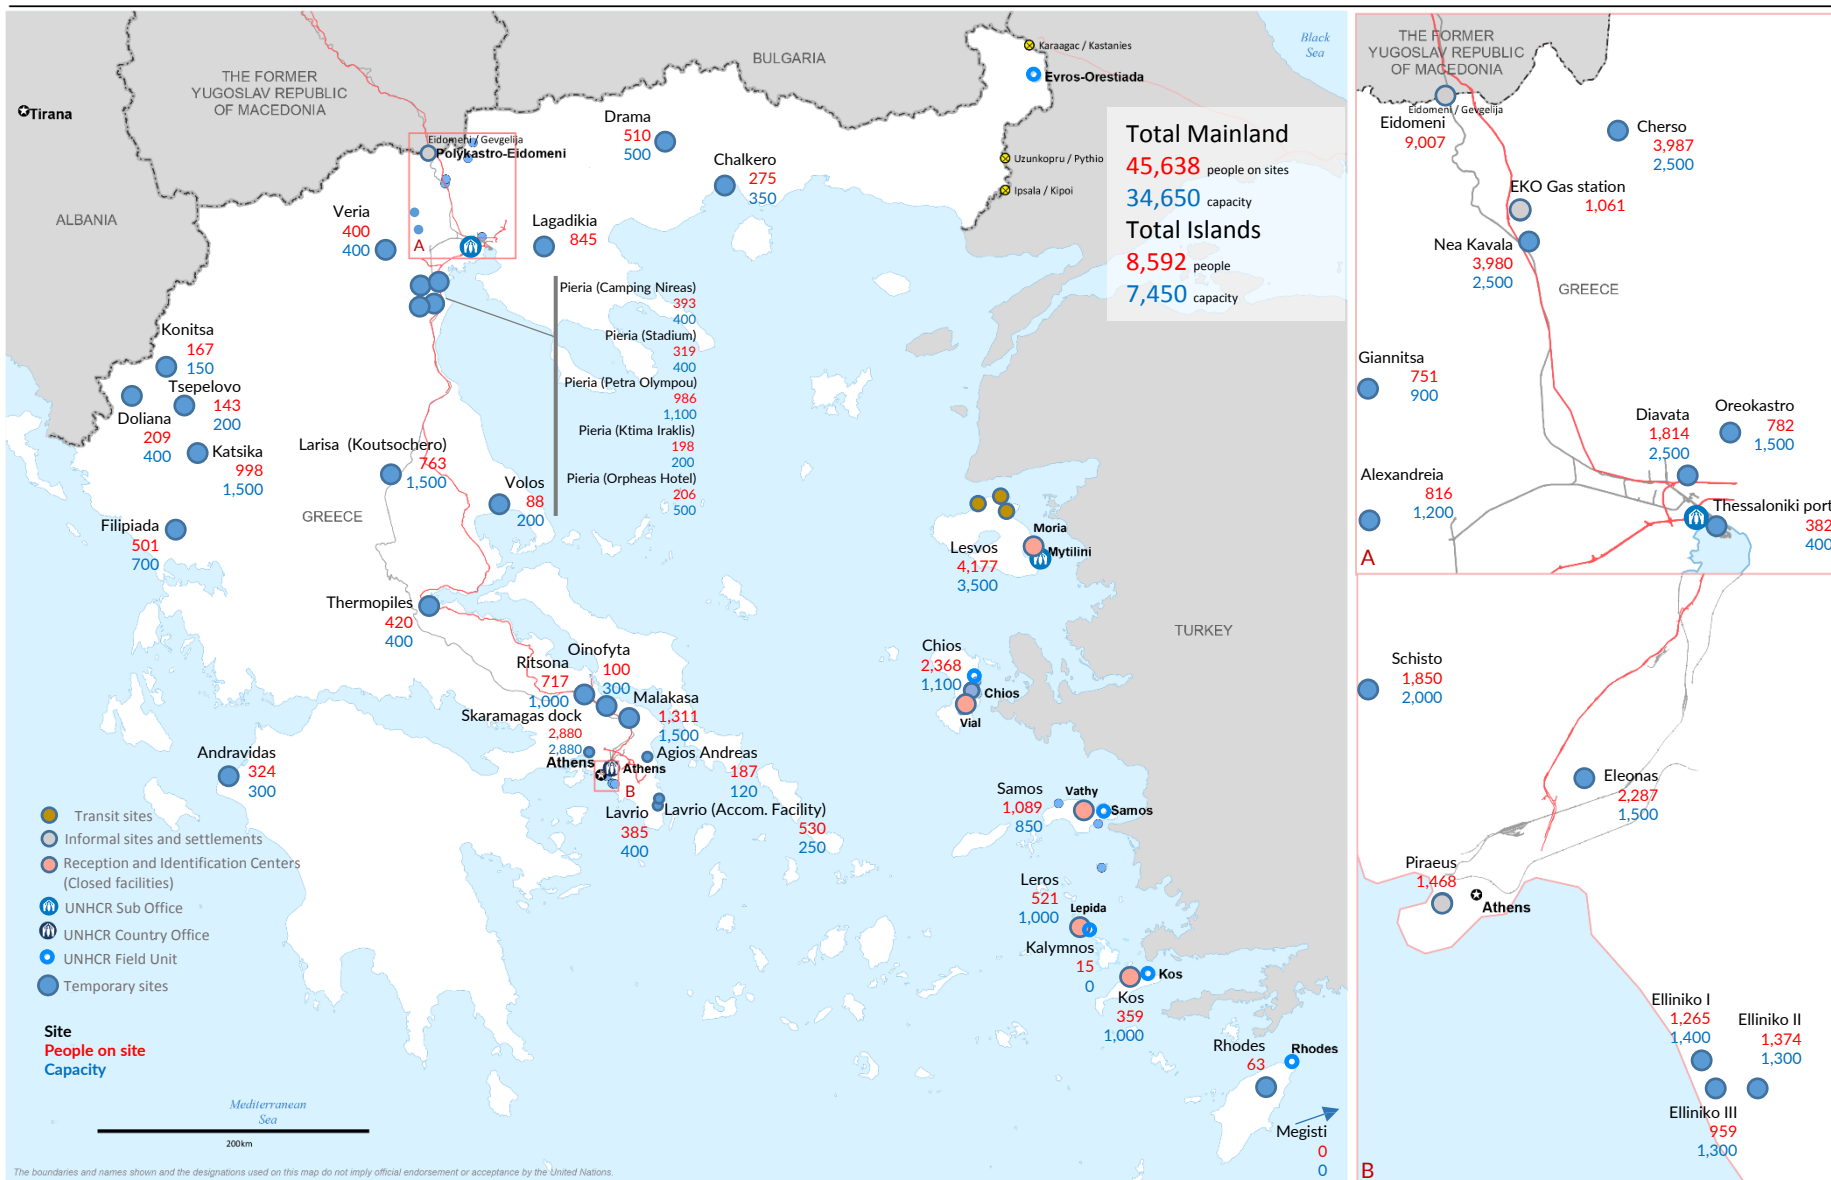

Europe Refugee Emergency

Daily map indicating capacity and occupancy (Governmental figures)

As of 20 May 2016 08:00 a.m. EET

Presence and capacity are based on Governmental figures from the Coordination Centre for the Management of the Refugee Crisis, as of 20/05/2016 08:00 a.m. Eastern European Time. Online map with additional information: <http://www.unhcr.gr/sites>

Funded by European Union Humanitarian Aid