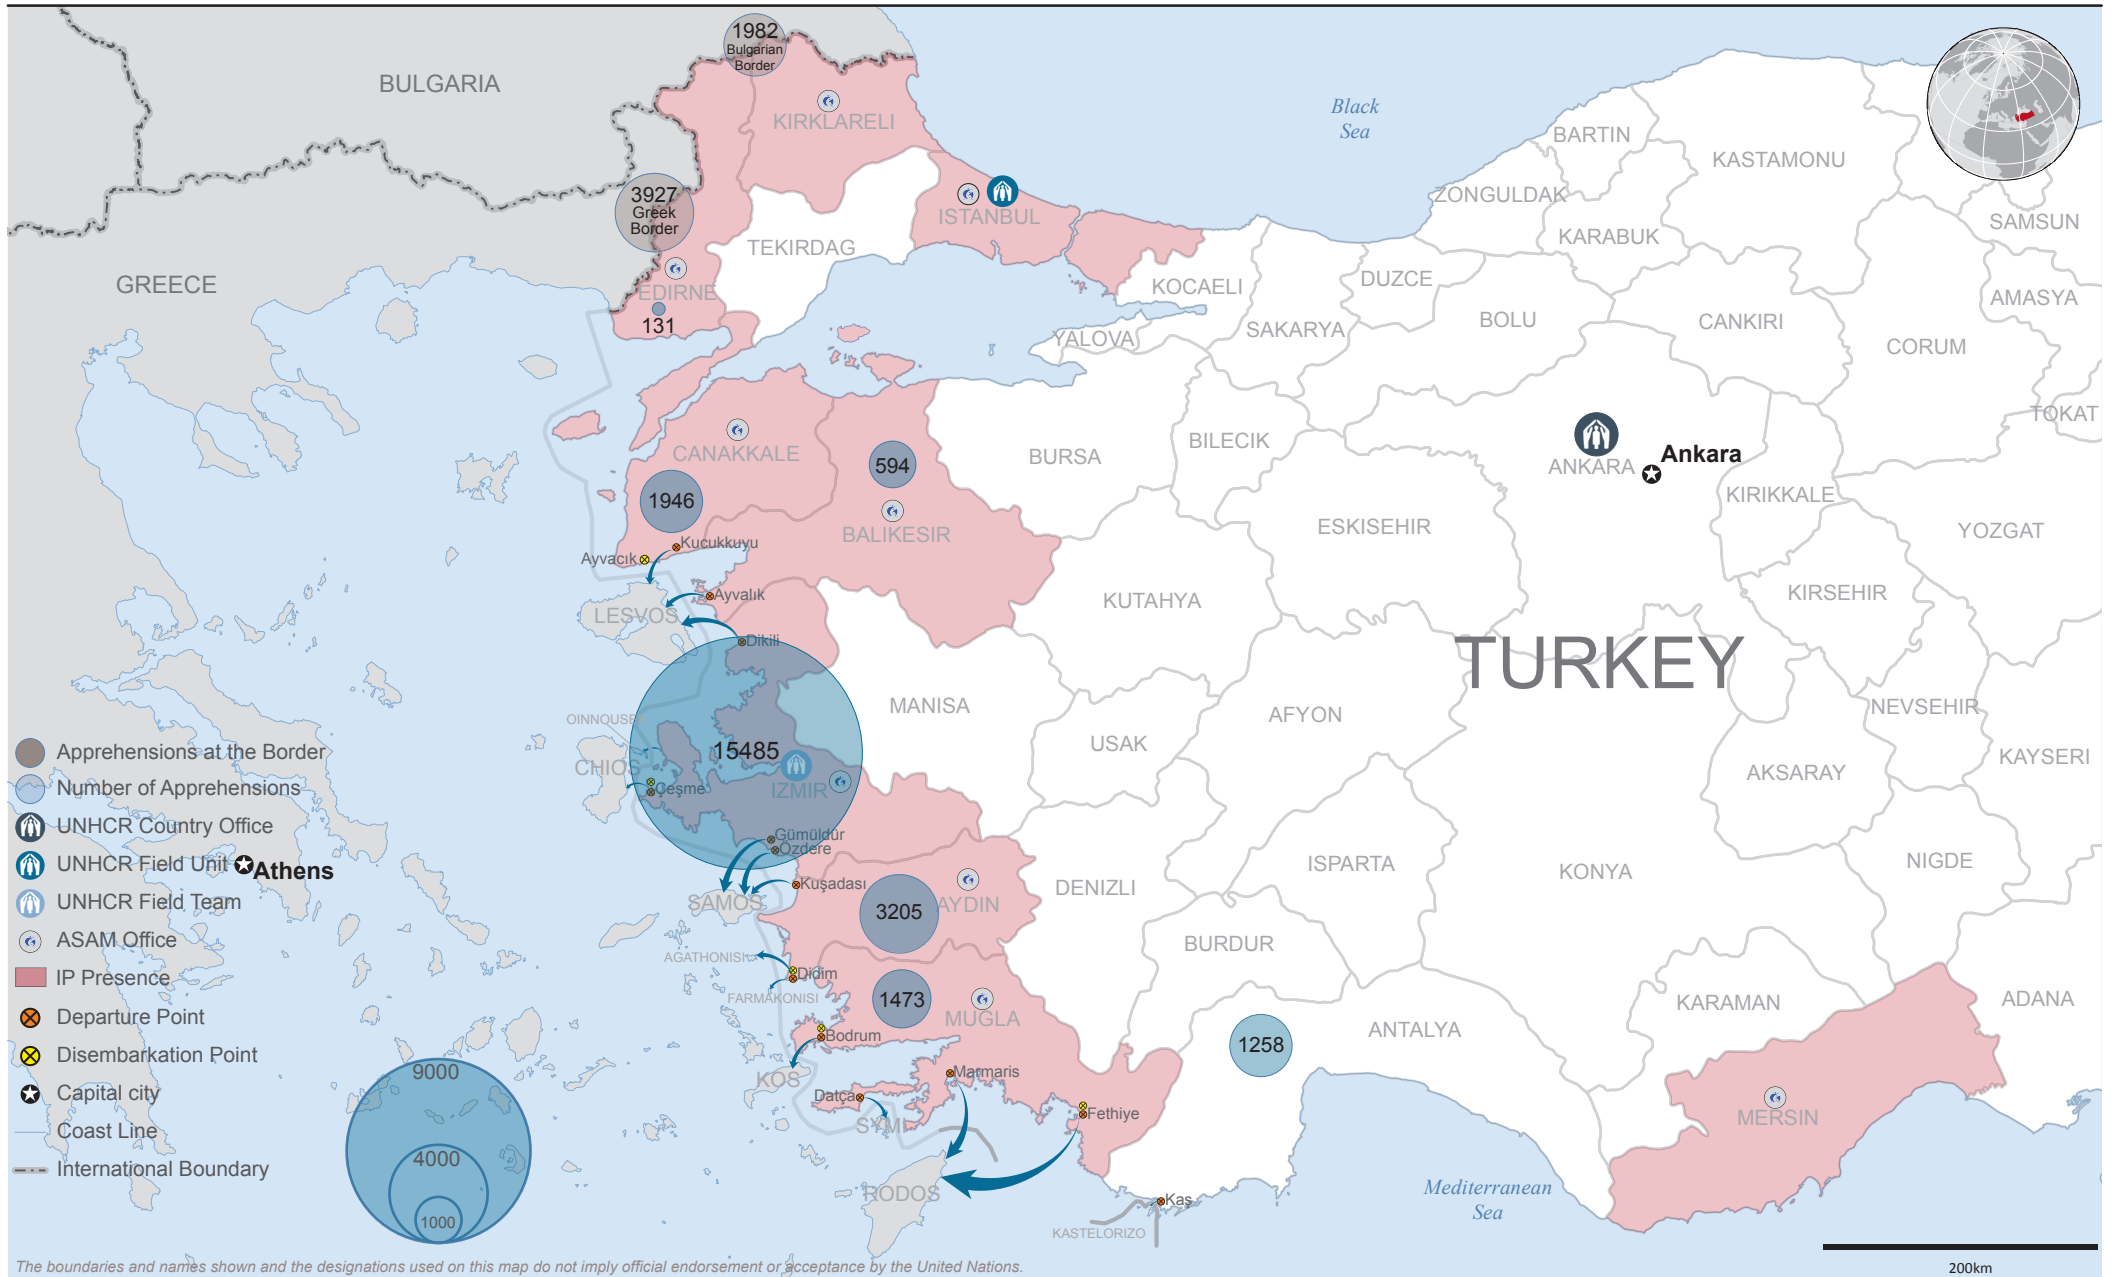

Turkey - Mediterranean Sea and Western Border Operations

Cumulative Apprehension and Rescue Figures since 1 January 2016

as of 26 June 2016

The boundaries and names shown and the designations used on this map do not imply official endorsement or acceptance by the United Nations.

200km