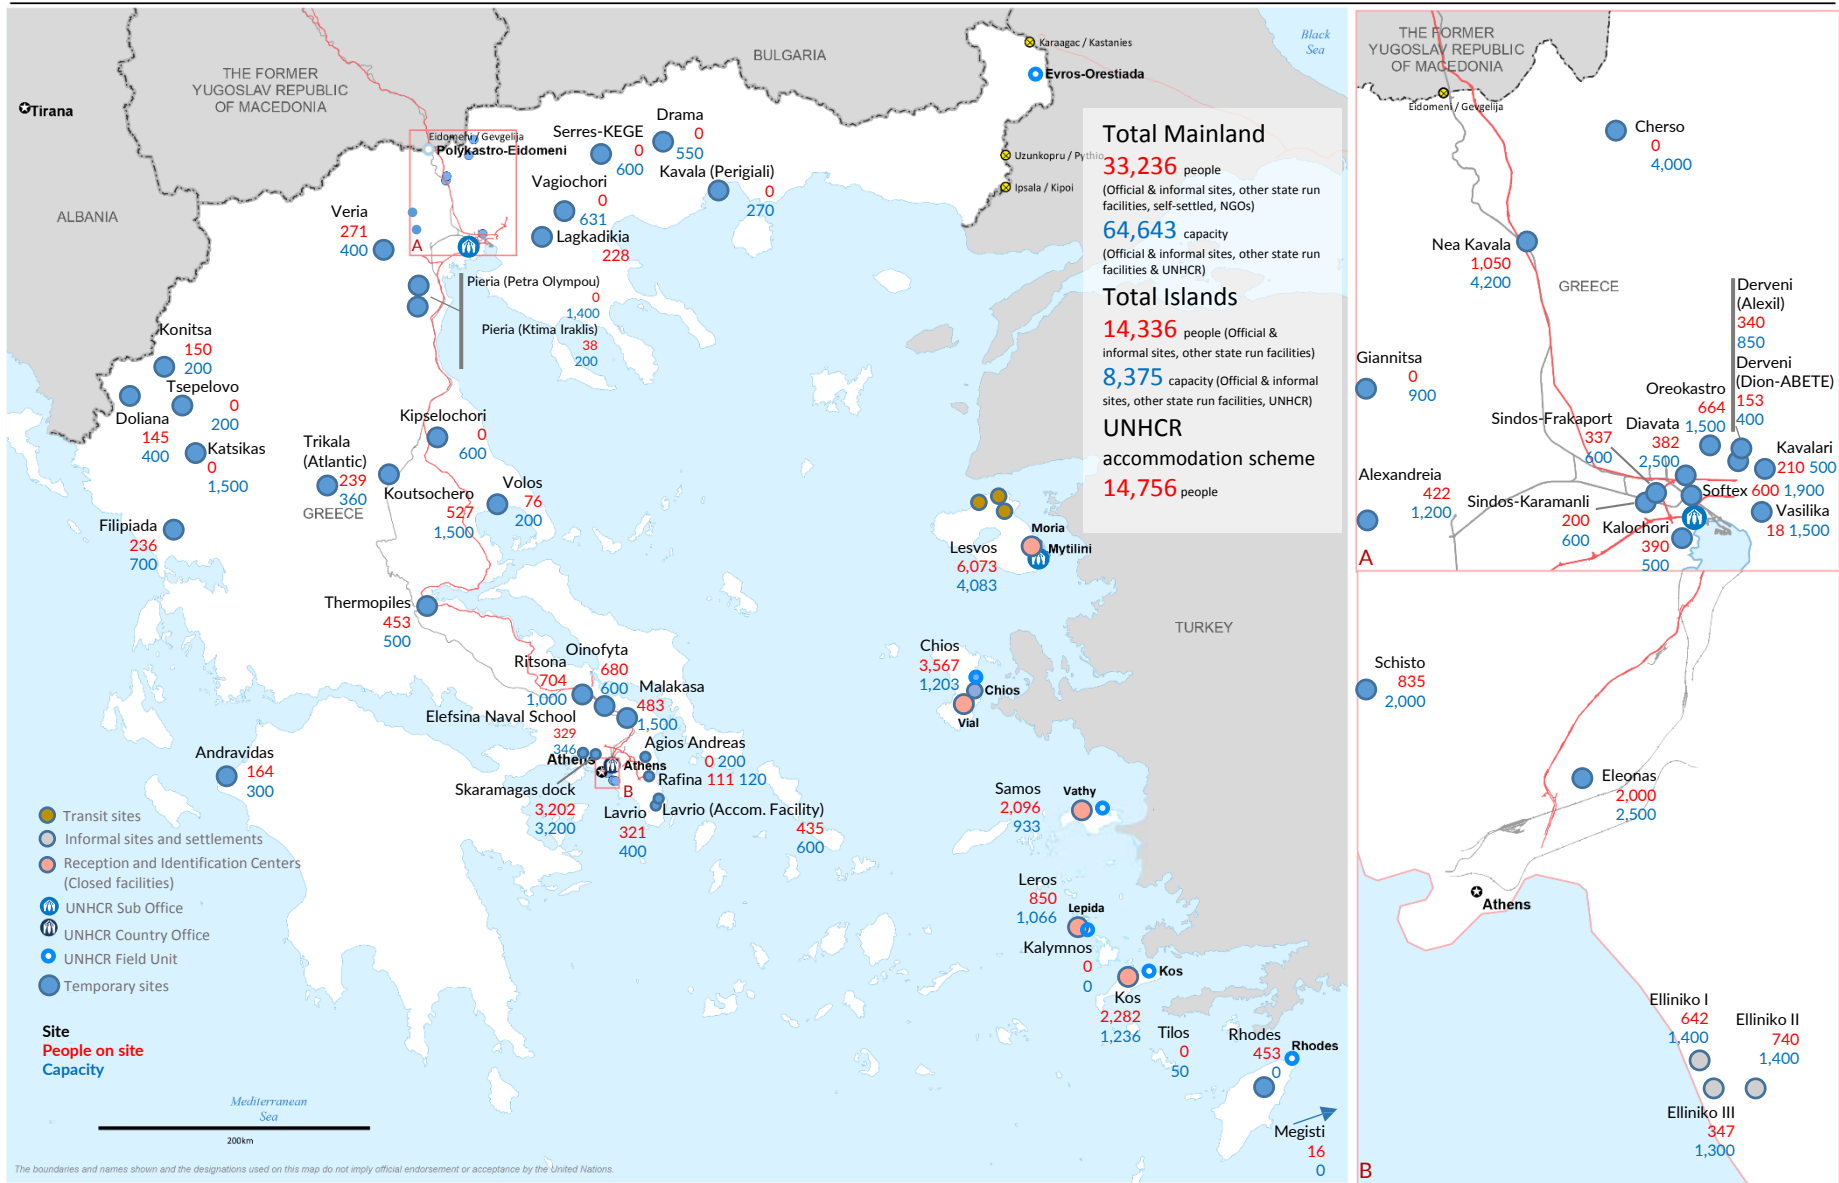

Europe Refugee Emergency

Daily map indicating capacity and occupancy (Governmental figures)

As of 17 January 2017 08:00 a.m. EET

Presence and capacity are based on Governmental figures from the Coordination Centre for the Management of the Refugee Crisis, as of 17/01/2017 08:00 a.m. Eastern European Time. Online map with additional information: <http://www.unhcr.gr/sites>

Funded by European Union Humanitarian Aid