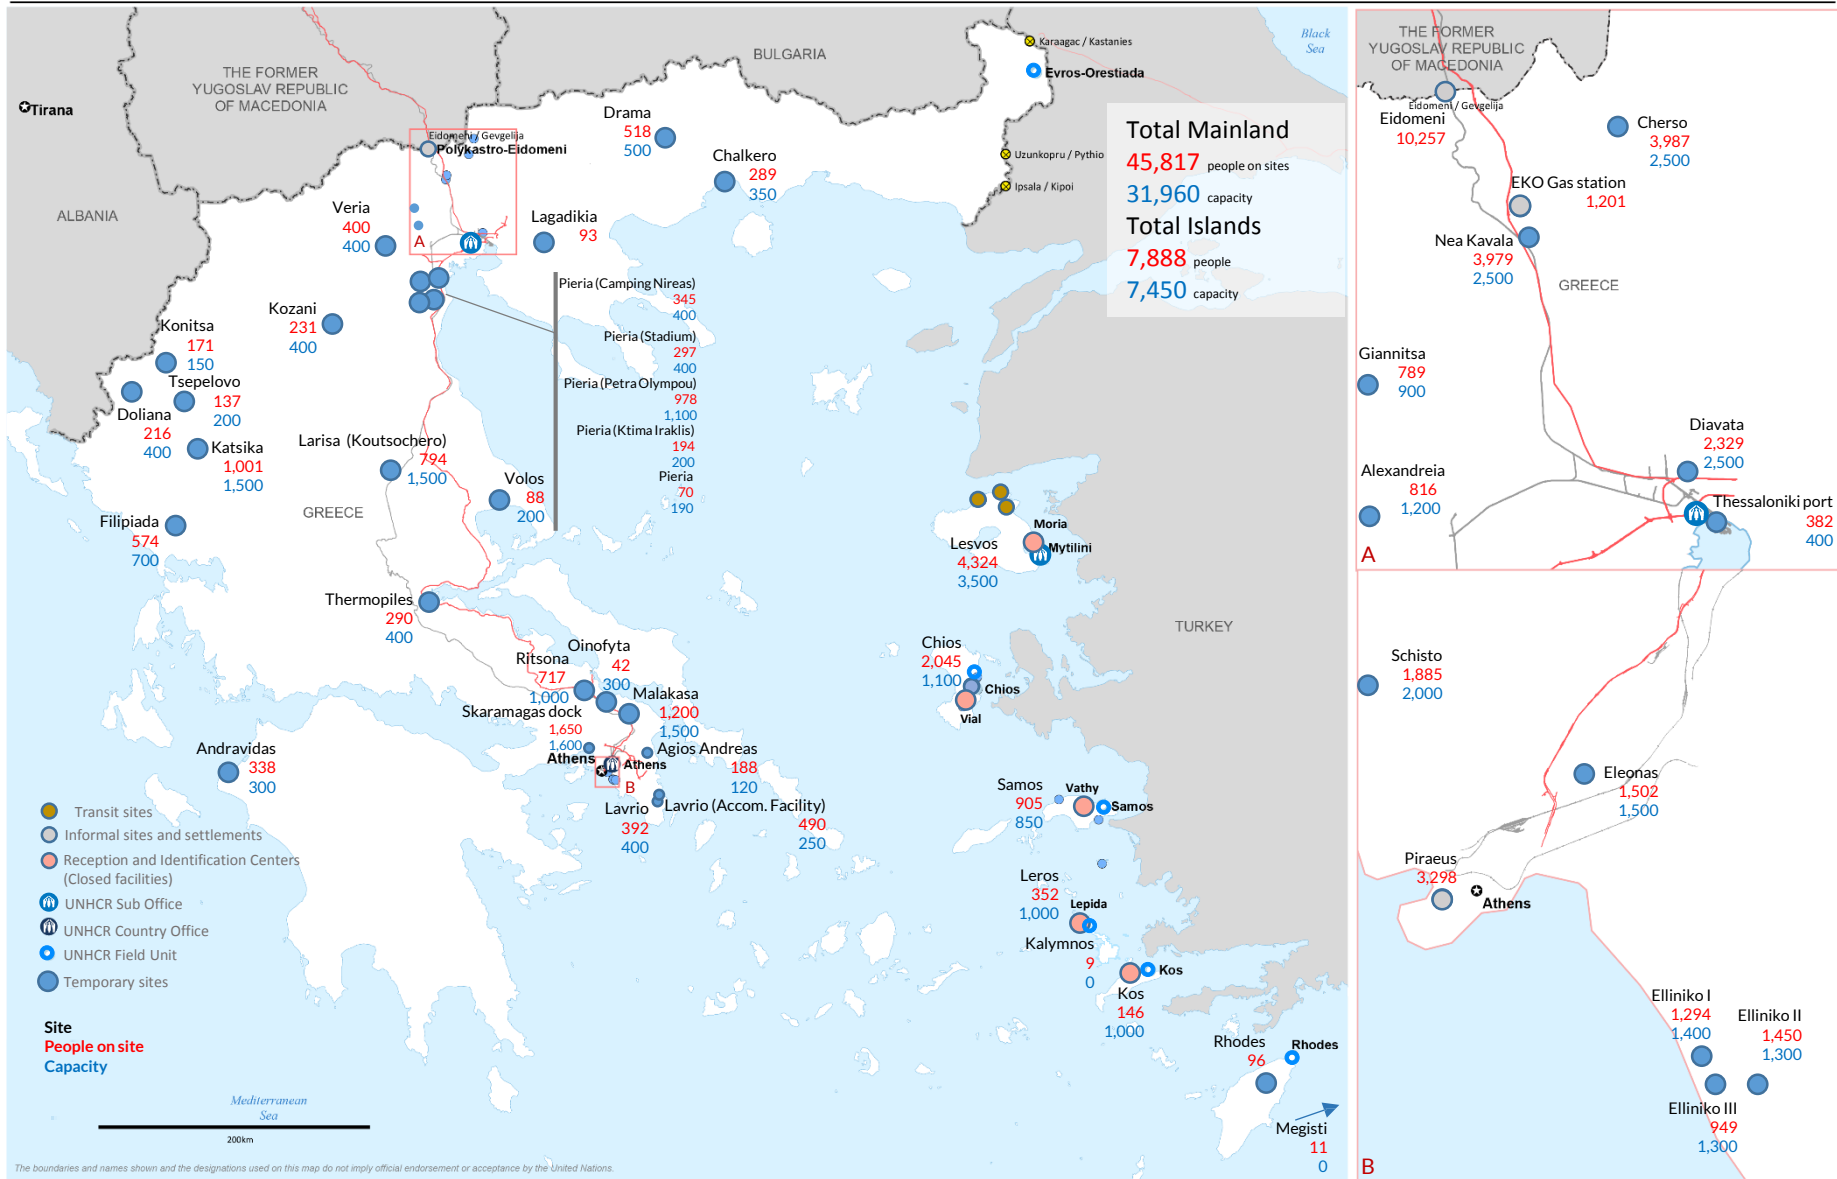

Europe Refugee Emergency

Daily map indicating capacity and occupancy (Governmental figures)

As of 22 April 2016 08:00 a.m. EET

Presence and capacity are based on Governmental figures from the Coordination Centre for the Management of the Refugee Crisis, as of 22/04/2016 08:00 a.m. Eastern European Time.
 Online map with additional information: <http://www.unhcr.gr/sites>