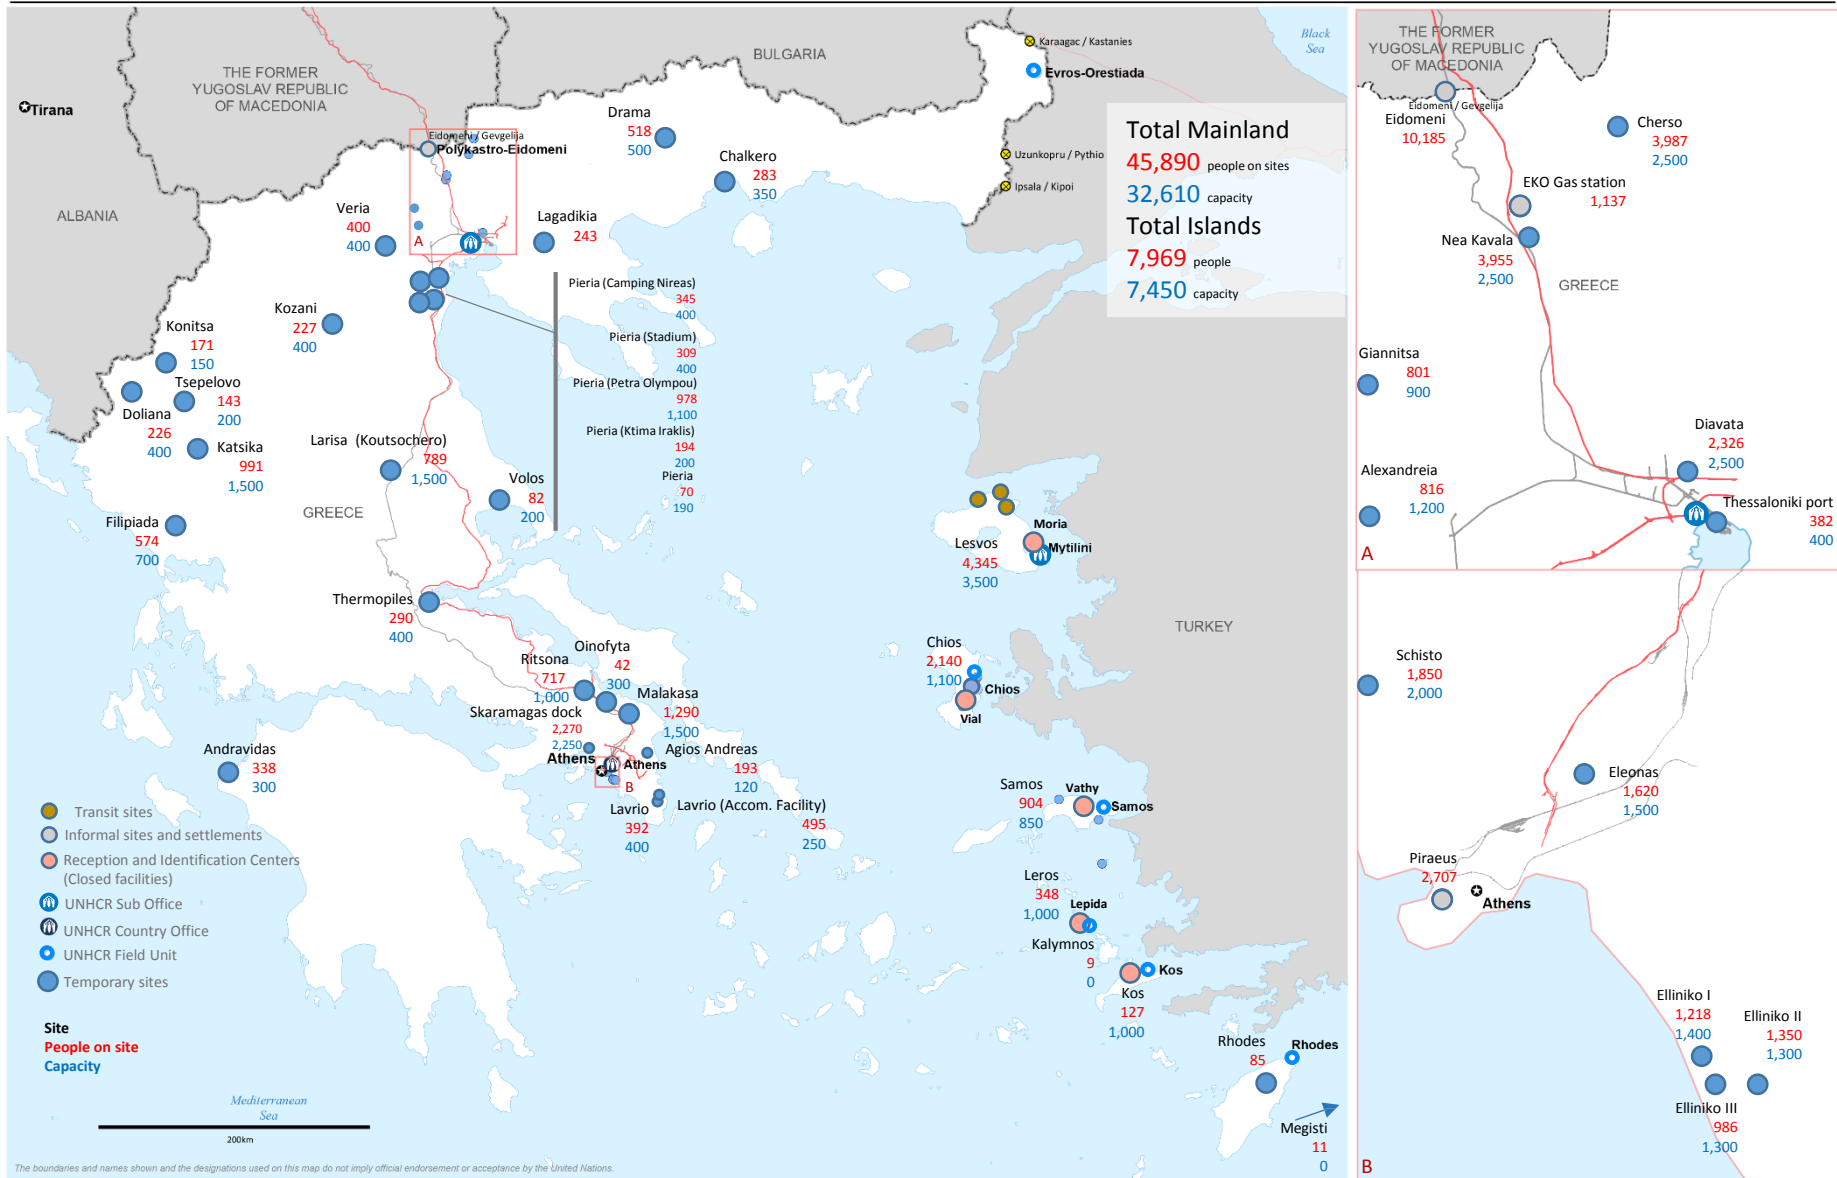

Europe Refugee Emergency

Daily map indicating capacity and occupancy (Governmental figures)

As of 27 April 2016 08:00 a.m. EET

Presence and capacity are based on Governmental figures from the Coordination Centre for the Management of the Refugee Crisis, as of 27/04/2016 08:00 a.m. Eastern European Time.
Online map with additional information: <http://www.unhcr.gr/sites>