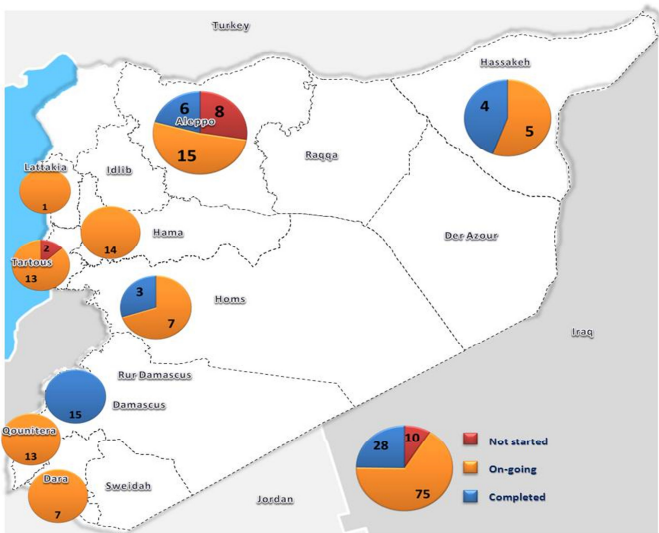

Shelter rehabilitation in 2013

As of 16 July 2013

GOVERNORATES	Current Number	Not started	On-going	Completed
Damascus & Rural Damascus	15			15
Tartous	15	2	13	
Lattakia	1		1	
Homs	10		7	3
Aleppo	29	8	15	6
Hassakeh	9		5	4
Hama	14		14	
Dara'a	7		7	
Al Qunaitra	13		13	
TOTAL	113	10	75	28