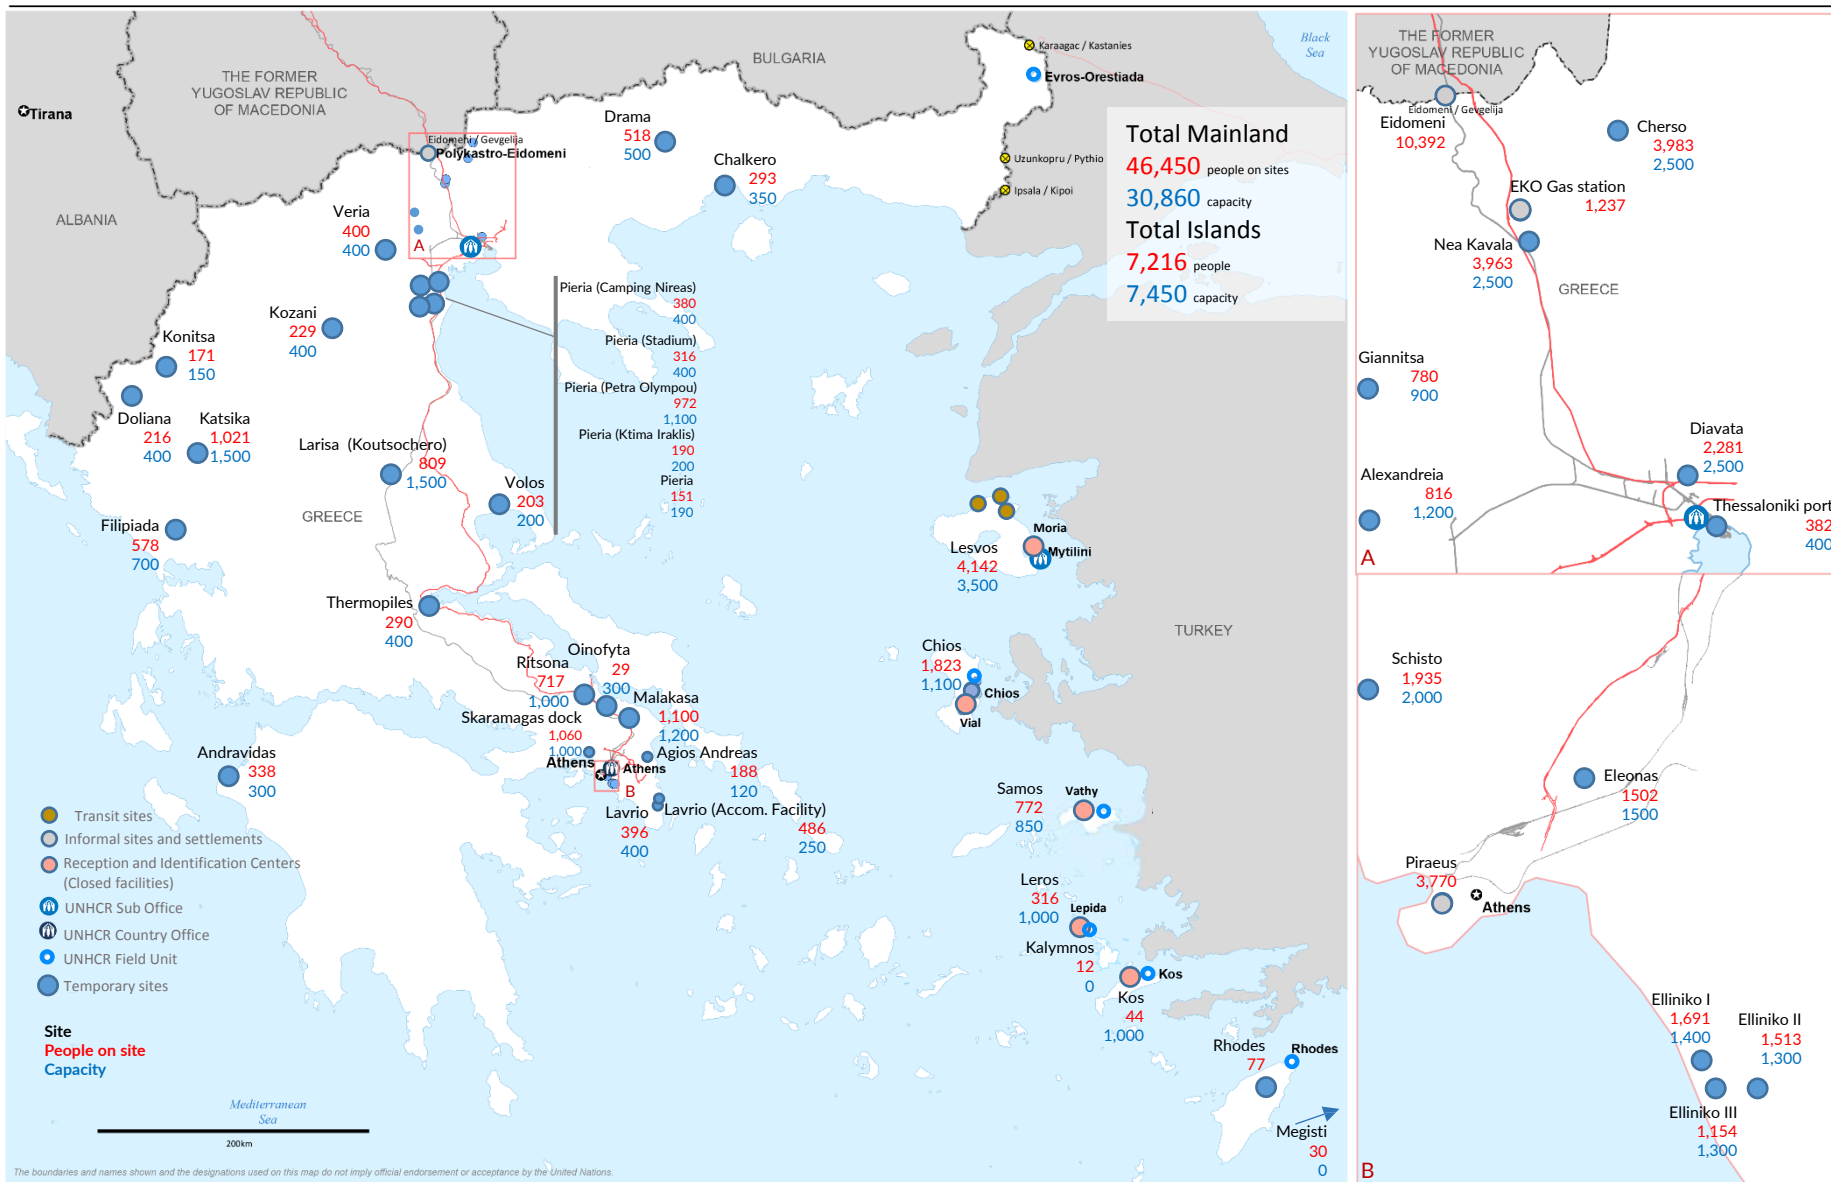

Europe Refugee Emergency

Daily map indicating capacity and occupancy (Governmental figures)

As of 15 April 2016 08:00 a.m. EET

Presence and capacity are based on Governmental figures from the Coordination Centre for the Management of the Refugee Crisis, as of 15/04/2016 08:00 a.m. Eastern European Time.

Online map with additional information: <http://www.unhcr.gr/sites>