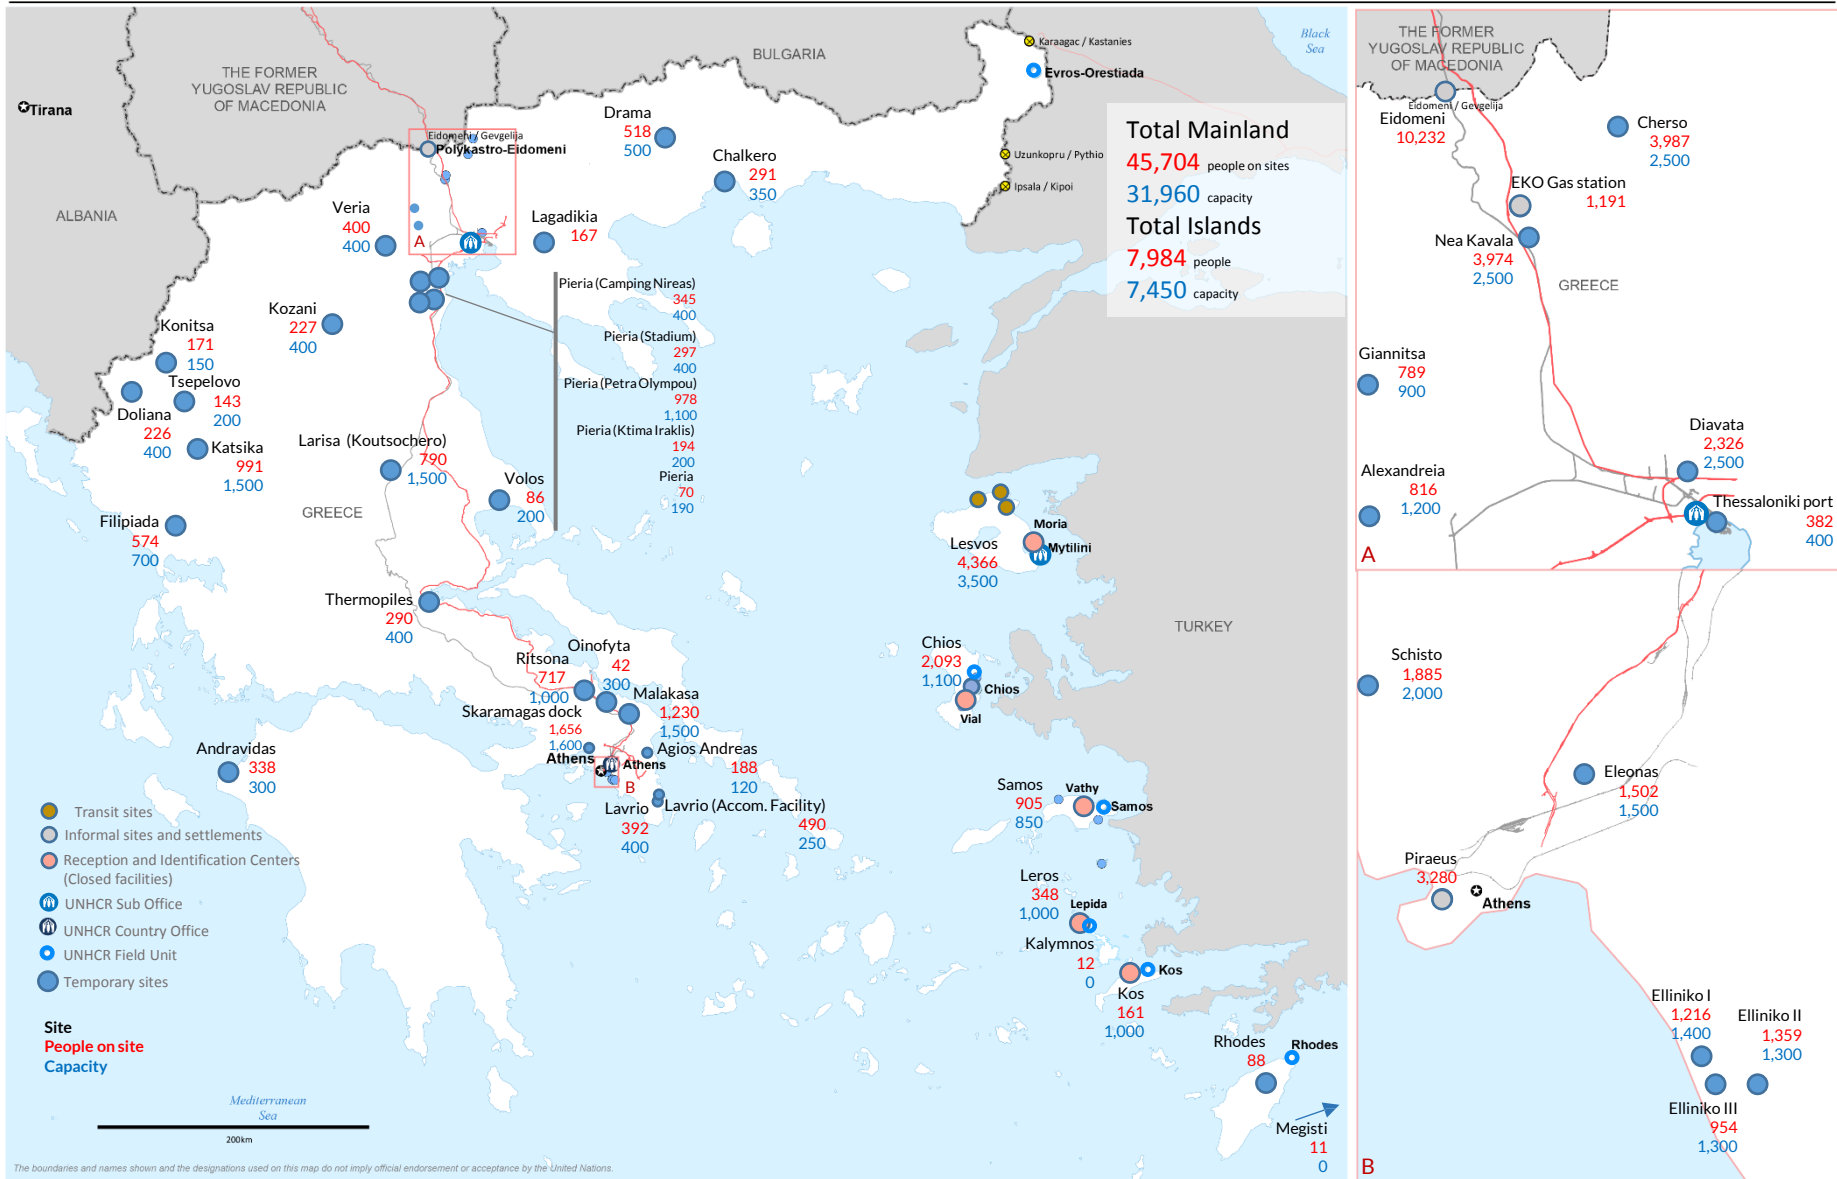

Europe Refugee Emergency

Daily map indicating capacity and occupancy (Governmental figures)

As of 24 April 2016 08:00 a.m. EET

Presence and capacity are based on Governmental figures from the Coordination Centre for the Management of the Refugee Crisis, as of 24/04/2016 08:00 a.m. Eastern European Time.
 Online map with additional information: <http://www.unhcr.gr/sites>