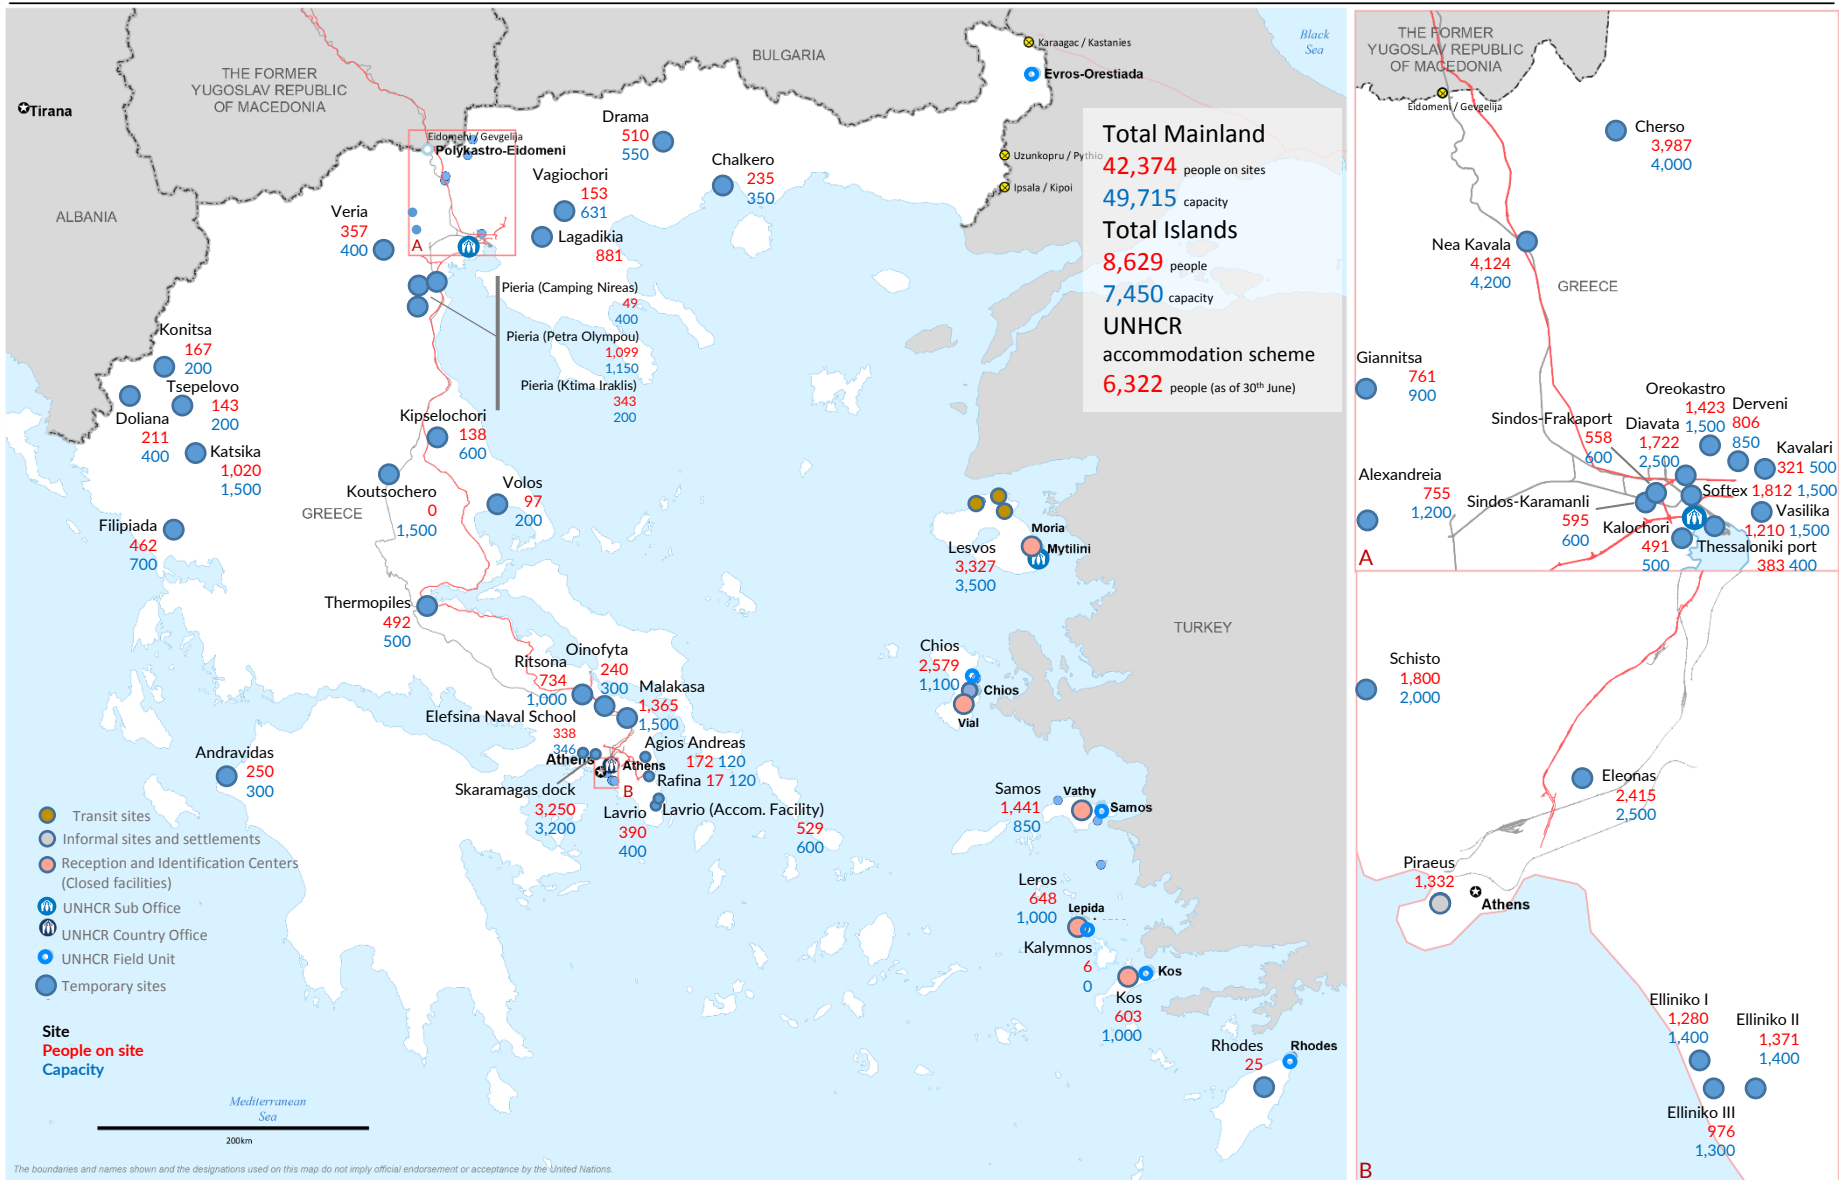

# Europe Refugee Emergency

Daily map indicating capacity and occupancy (Governmental figures)

As of 1 July 2016 08:00 a.m. EET

Presence and capacity are based on Governmental figures from the Coordination Centre for the Management of the Refugee Crisis, as of 01/07/2016 08:00 a.m. Eastern European Time. Online map with additional information: <http://www.unhcr.gr/sites>