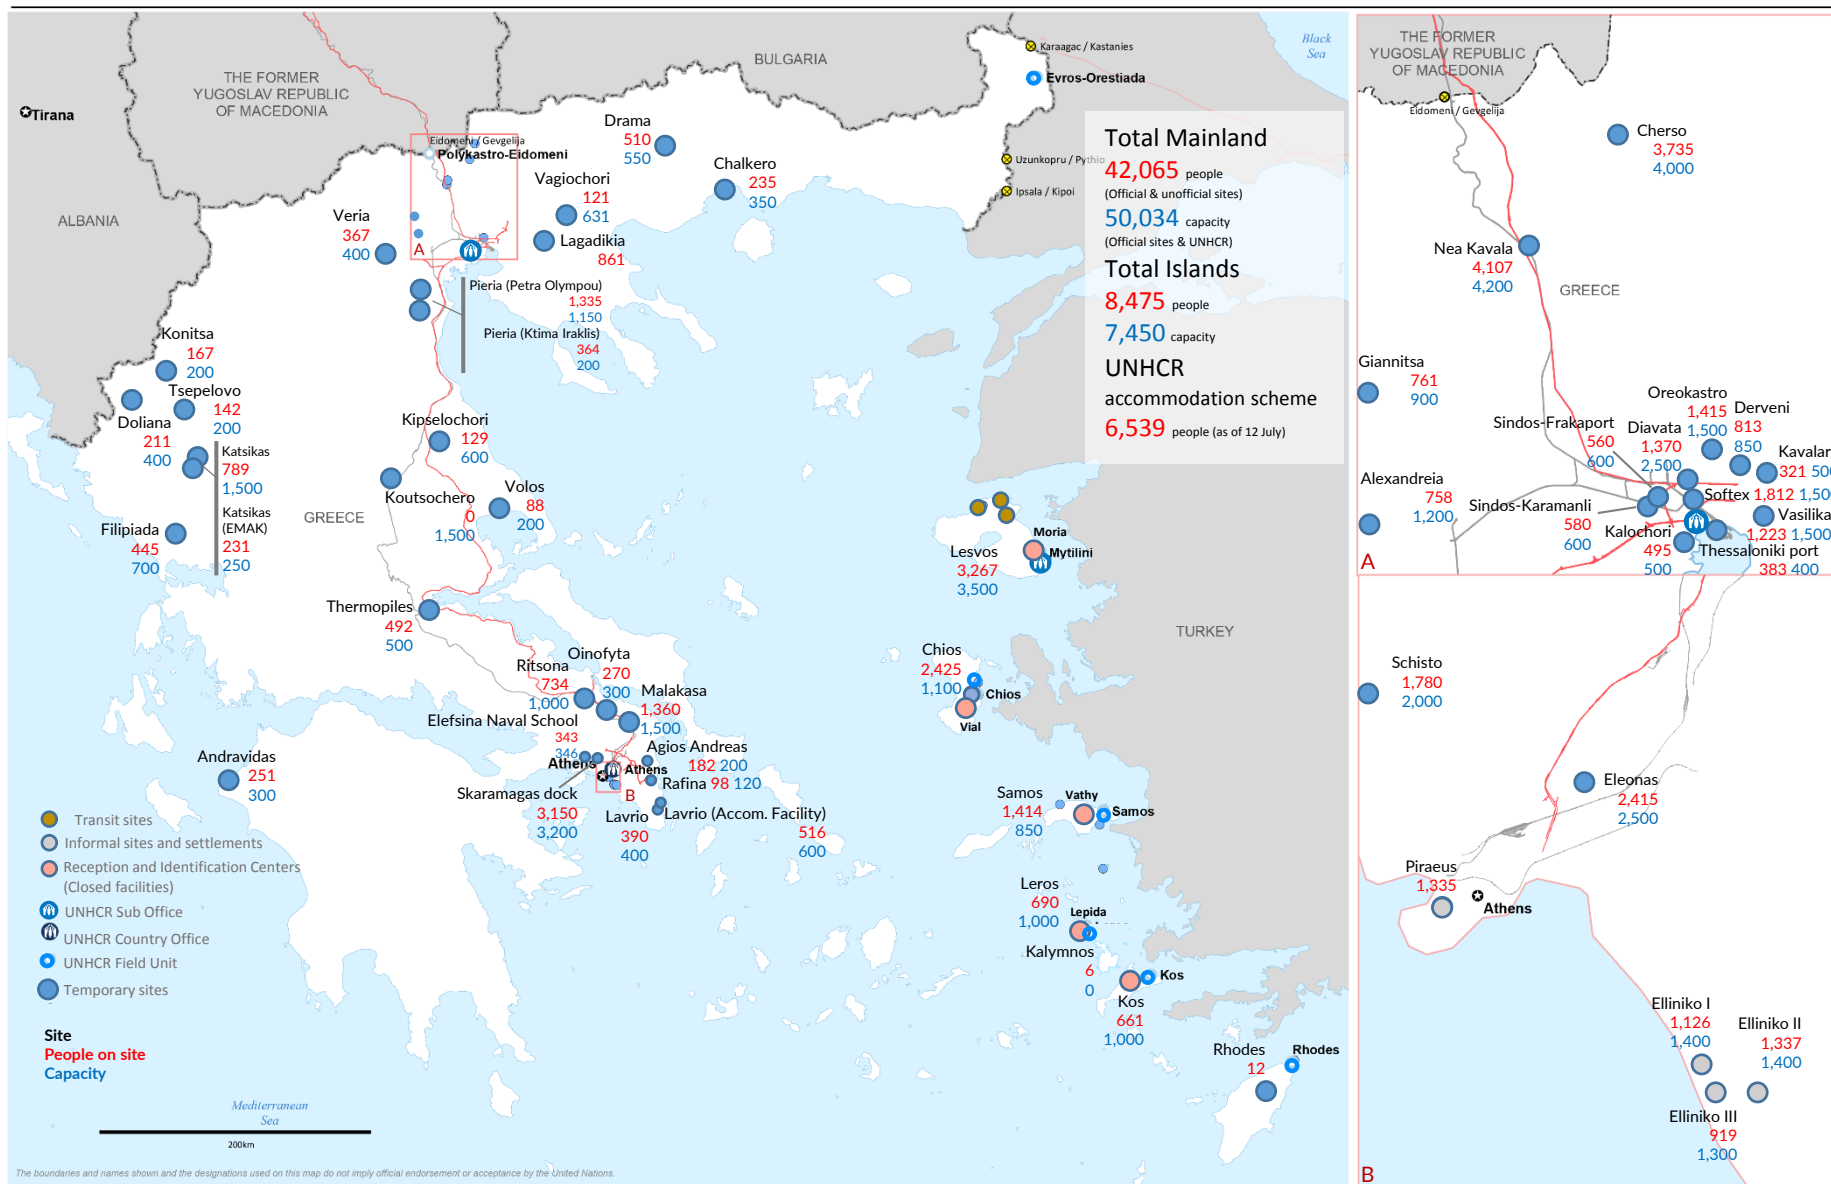

Europe Refugee Emergency

Daily map indicating capacity and occupancy (Governmental figures)

As of 13 July 2016 08:00 a.m. EET

Presence and capacity are based on Governmental figures from the Coordination Centre for the Management of the Refugee Crisis, as of 13/07/2016 08:00 a.m. Eastern European Time. Online map with additional information: <http://www.unhcr.gr/sites>

Funded by European Union Humanitarian Aid