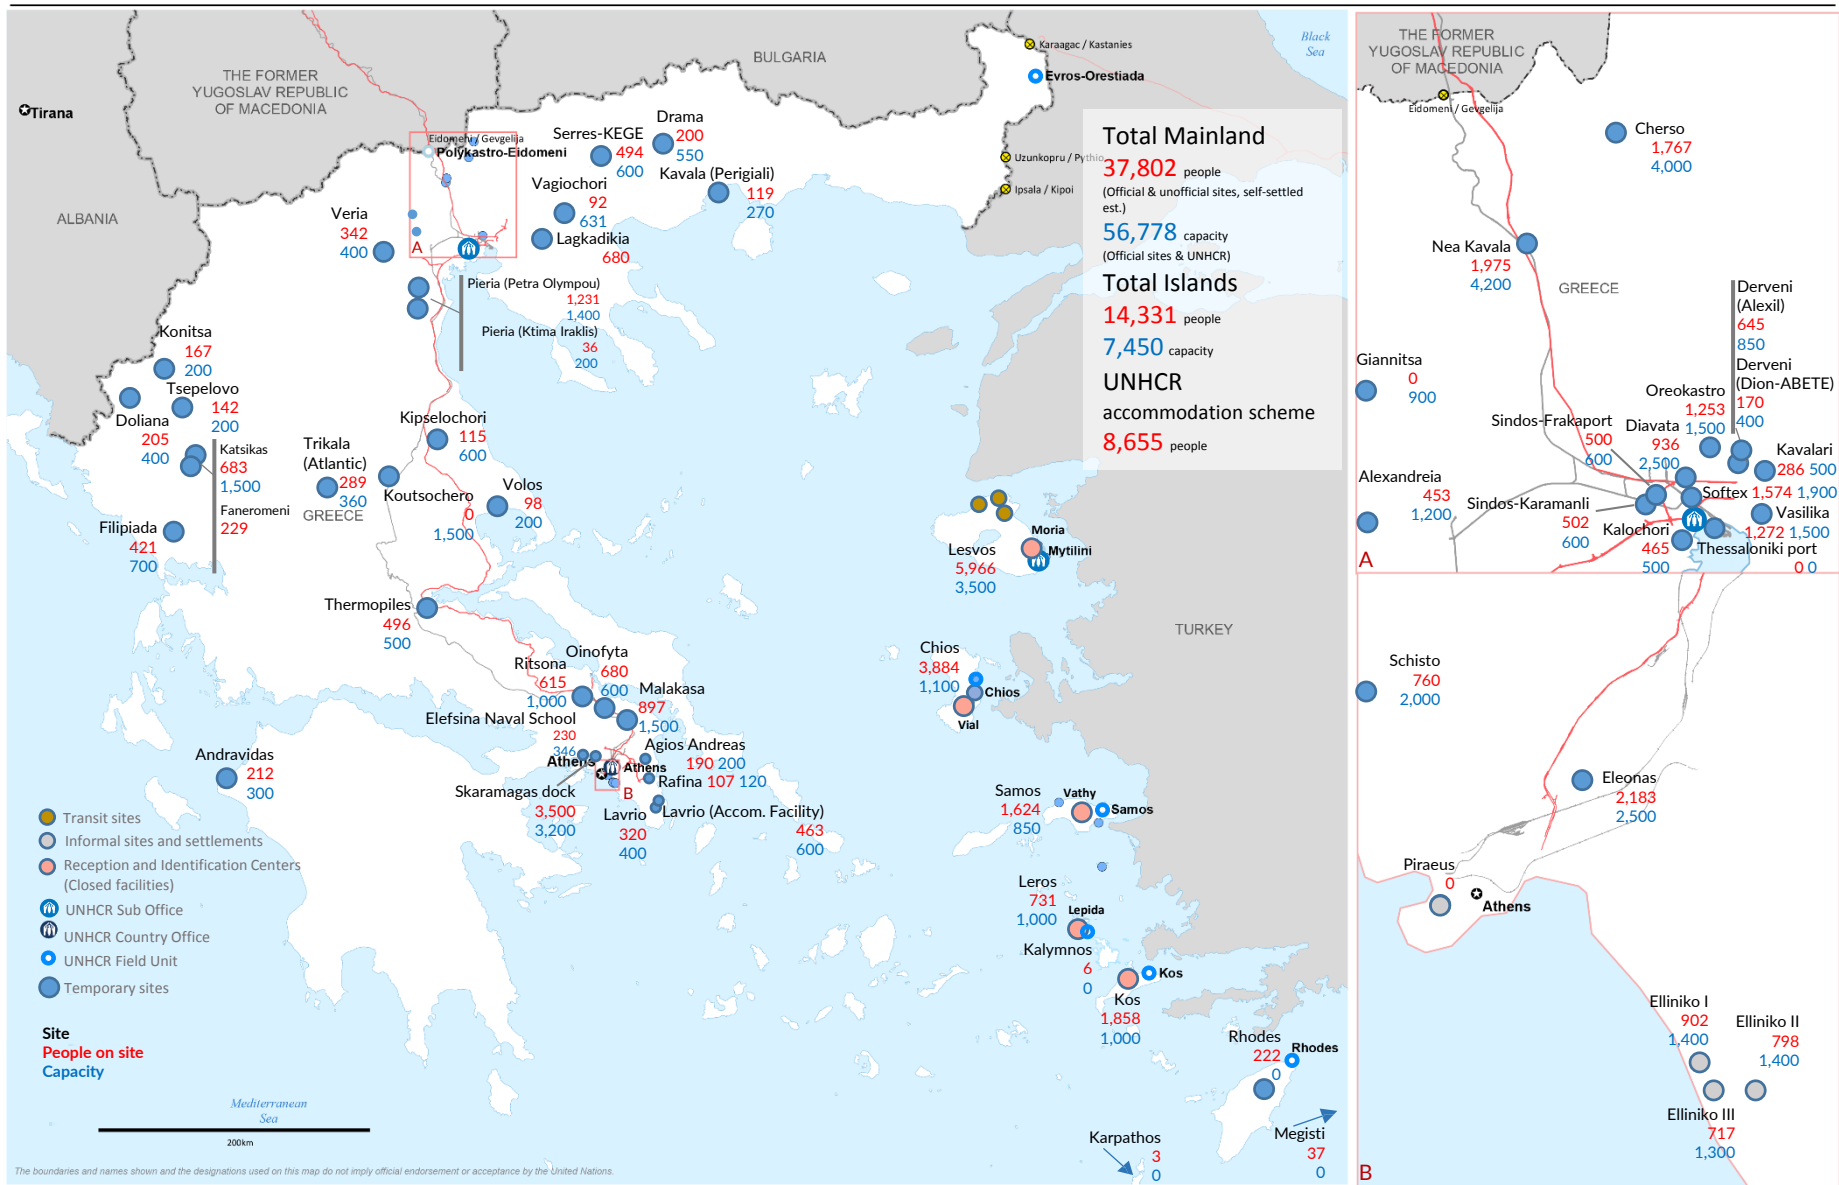

Europe Refugee Emergency

Daily map indicating capacity and occupancy (Governmental figures)

As of 03 October 2016 08:00 a.m. EET

Presence and capacity are based on Governmental figures from the Coordination Centre for the Management of the Refugee Crisis, as of 03/10/2016 08:00 a.m. Eastern European Time. Online map with additional information: <http://www.unhcr.gr/sites>

Funded by European Union Humanitarian Aid