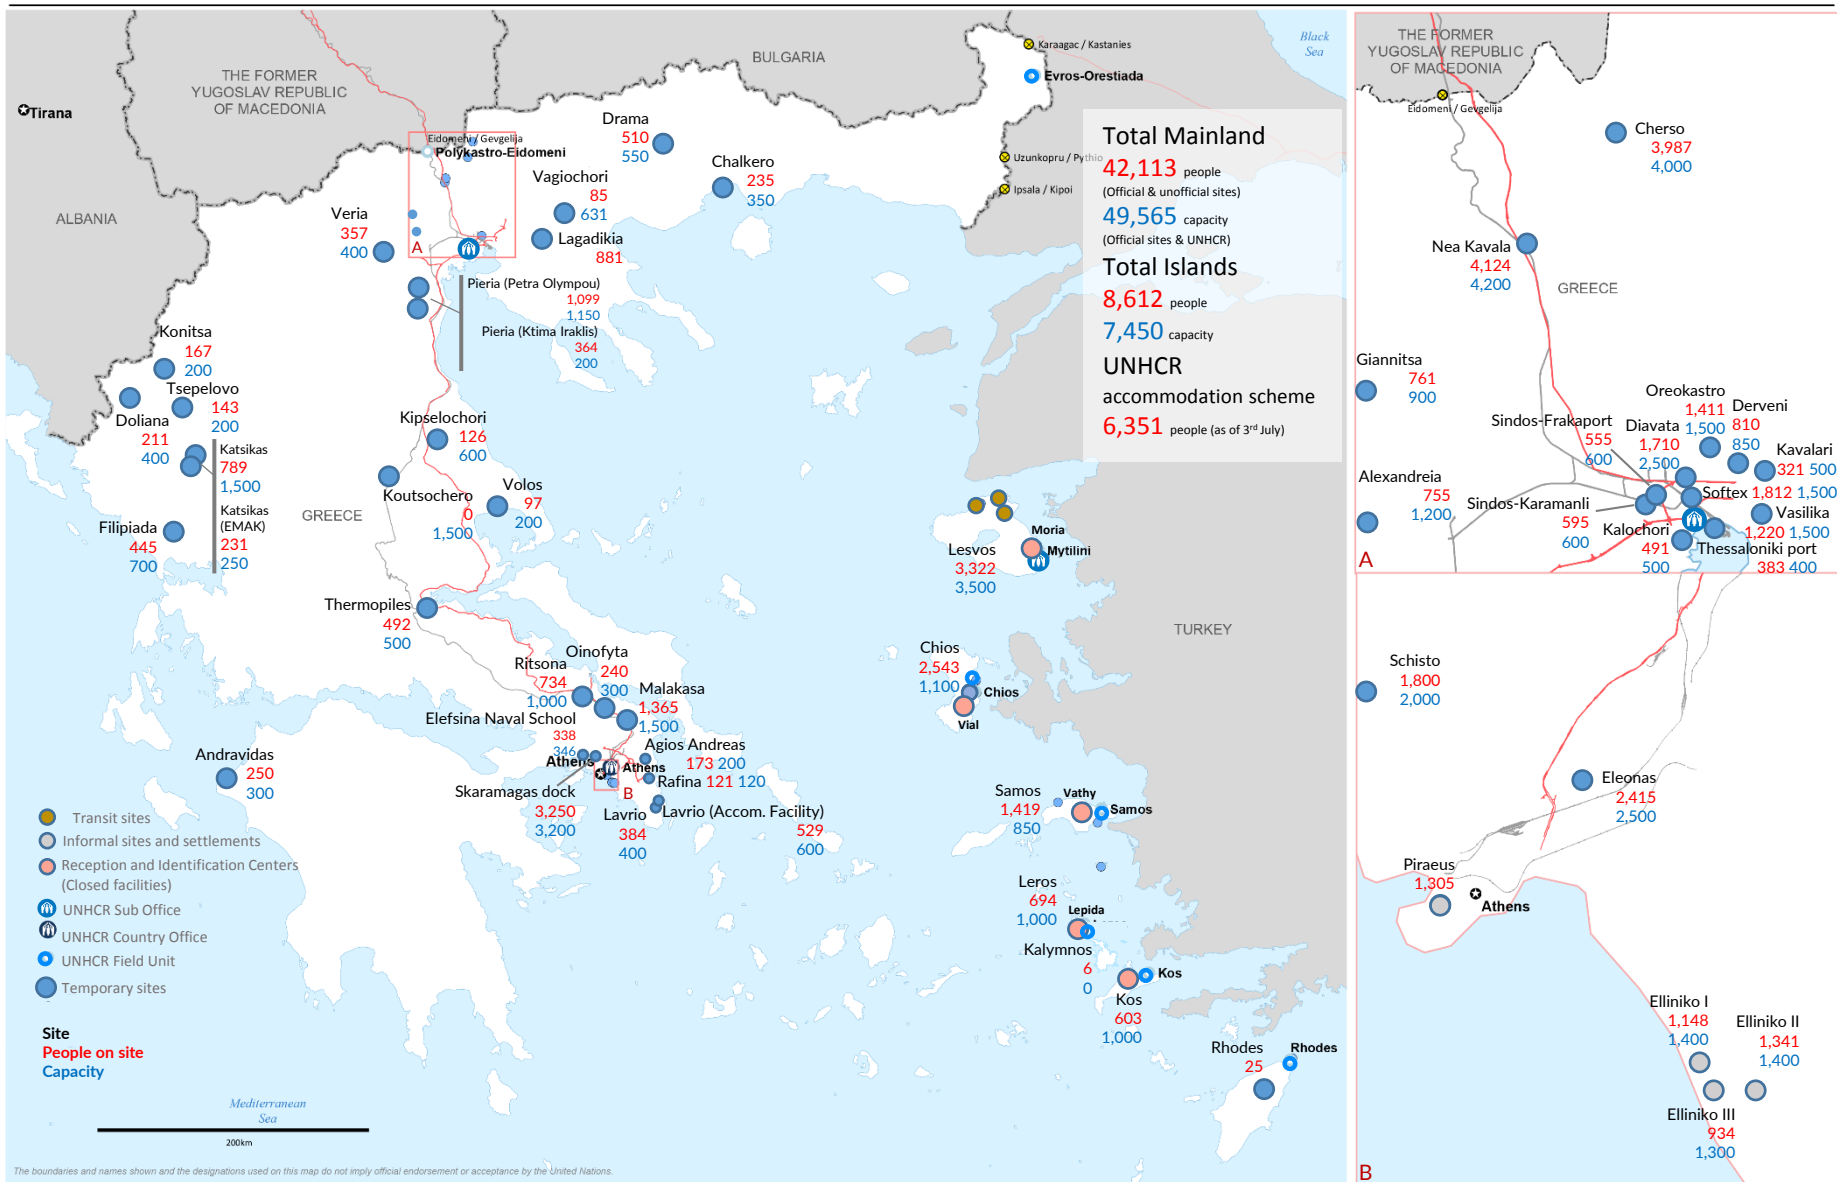

Europe Refugee Emergency

Daily map indicating capacity and occupancy (Governmental figures)

As of 4 July 2016 08:00 a.m. EET

Presence and capacity are based on Governmental figures from the Coordination Centre for the Management of the Refugee Crisis, as of 04/07/2016 08:00 a.m. Eastern European Time. Online map with additional information: <http://www.unhcr.gr/sites>

Funded by European Union Humanitarian Aid