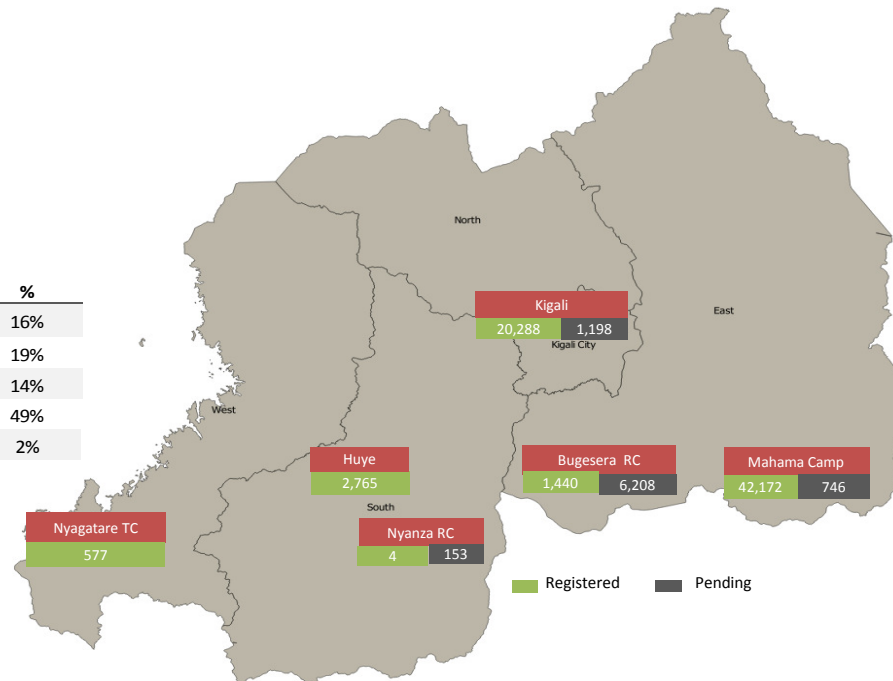

Daily Statistics

Registered on 26 August 2015 

Mahama	814
Bugesera	-
Nyagatare	-
Total	814

Camp / Reception Centre Population 

Bugesera*	7,648	2,549
Nyanza*	157	60
Nyagatare**	577	214
Mahama**	42,918	17,718
Kigali	21,486	8,875
Huye	2,765	872
Total	75,551	30,288

Total Arrivals

Bugesera Arrivals

	75,551	Total
	67,246	Registered
	8,305	Pending

Nyanza Arrivals : 5 Rusizi Arrivals: 0 Mahama Arrivals : 116

Area of Origin

Kirundo	29,375
Bujumbura	23,165
Muyinga	5,016
Ngozi	2,462
Karuzi	1,013
Kayanza	697
Cibitoke	472
Bubanza	375
Gitega	344
Mwaro	323
Others	4,004
Total	67,246

Age Cohort	Female	Male	Total	%
0 - 4 years	5,372	5,555	10,927	16%
5 - 11 years	6,354	6,272	12,626	19%
12 - 17 years	4,615	4,719	9,334	14%
18 - 59 years	17,269	15,935	33,204	49%
60 + years	845	310	1,155	2%
Total	34,455	32,791	67,246	

*Source: MIDIMAR Camp Manager

** Figures represent where individuals were registered but not necessarily their current physical location. Individuals pending in Bugesera have undergone level 1 biometric registration