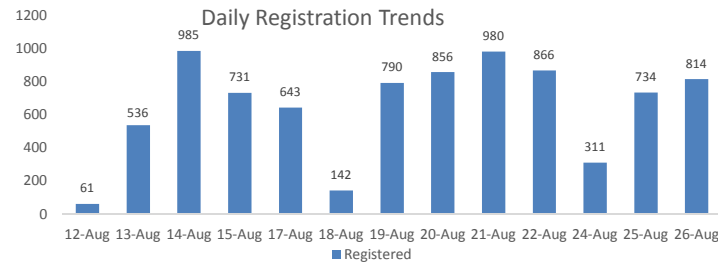

Daily Statistics

Registered on 26 August 2015 

Mahama	814
Bugesera	-
Nyagatare	-
Total	814

Camp / Reception Centre Population 

Bugesera*	7,648	2,549
Nyanza*	157	60
Nyagatare**	577	214
Mahama**	42,918	17,718
Kigali	21,486	8,875
Huye	2,765	872
Total	75,551	30,288

Total Arrivals

Bugesera Arrivals

	75,551	Total
	67,246	Registered
	8,305	Pending

Nyanza Arrivals : 5 Rusizi Arrivals: 0 Mahama Arrivals : 116

Area of Origin

Kirundo	29,375
Bujumbura	23,165
Muyinga	5,016
Ngozi	2,462
Karuzi	1,013
Kayanza	697
Cibitoke	472
Bubanza	375
Gitega	344
Mwaro	323
Others	4,004
Total	67,246

Age Cohort	Female	Male	Total	%
0 - 4 years	5,372	5,555	10,927	16%
5 - 11 years	6,354	6,272	12,626	19%
12 - 17 years	4,615	4,719	9,334	14%
18 - 59 years	17,269	15,935	33,204	49%
60 + years	845	310	1,155	2%
Total	34,455	32,791	67,246	