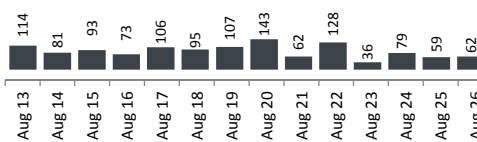

Daily Statistics

Registered on 26 August 2015 

Mahama	814
Bugesera	-
Nyagatare	-
Total	814

Camp / Reception Centre Population 

Bugesera*	7,648	2,549
Nyanza*	157	60
Nyagatare**	577	214
Mahama**	42,918	17,718
Kigali	21,486	8,875
Huye	2,765	872
Total	75,551	30,288

Total Arrivals

Bugesera Arrivals

	75,551	Total
	67,246	Registered
	8,305	Pending

Nyanza Arrivals : 5 Rusizi Arrivals: 0 Mahama Arrivals : 116

Area of Origin

Kirundo	29,375
Bujumbura	23,165
Muyinga	5,016
Ngozi	2,462
Karuzi	1,013
Kayanza	697
Cibitoke	472
Bubanza	375
Gitega	344
Mwaro	323
Others	4,004
Total	67,246