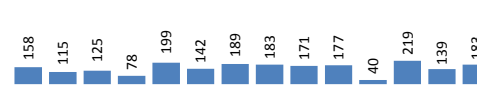

Daily Statistics

Registered on 26 August 2015 

Mahama	814
Bugesera	-
Nyagatare	-
Total	814

Camp / Reception Centre Population 

Bugesera*	7,648	2,549
Nyanza*	157	60
Nyagatare**	577	214
Mahama**	42,918	17,718
Kigali	21,486	8,875
Huye	2,765	872
Total	75,551	30,288

Total Arrivals

Bugesera Arrivals

	75,551	Total
	67,246	Registered
	8,305	Pending

Nyanza Arrivals : 5 Rusizi Arrivals: 0 Mahama Arrivals : 116

Area of Origin

Kirundo	29,375
Bujumbura	23,165
Muyinga	5,016
Ngozi	2,462
Karuzi	1,013
Kayanza	697
Cibitoke	472
Bubanza	375
Gitega	344
Mwaro	323
Others	4,004
Total	67,246