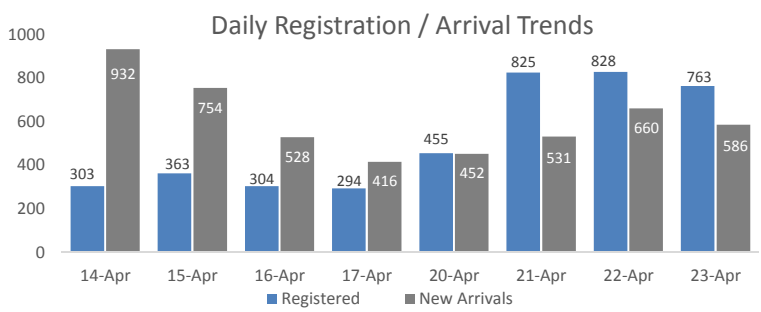

Daily Statistics

Registered on 23 April 2015	
Bugesera	259
Nyanza	504
Nyagatare	-
Total	763

Camp / Reception Centre Population*		
Bugesera	7,962	3,127
Nyanza	2,043	791
Nyagatare	108	31
Mahama	718	174
Total	10,831	3,949

10,831	Total
5,151	Registered
5,680	Pending

Area of Origin	Count
Bubanza	2
Bujumbura Mairie	37
Cankuzo	2
Cibitoke	7
Karuzi	13
Kayanza	18
Kirundo	4684
Muyinga	200
Ngozi	168
Other	20
Total	5,151

Age Cohort	Female	Male	Total	%
0 - 4 years	524	540	1,064	21%
5 - 11 years	534	536	1,070	21%
12 - 17 years	421	424	845	16%
18 - 59 years	1232	820	2,052	40%
60 + years	84	36	120	2%
Total	2795	2356	5,151	