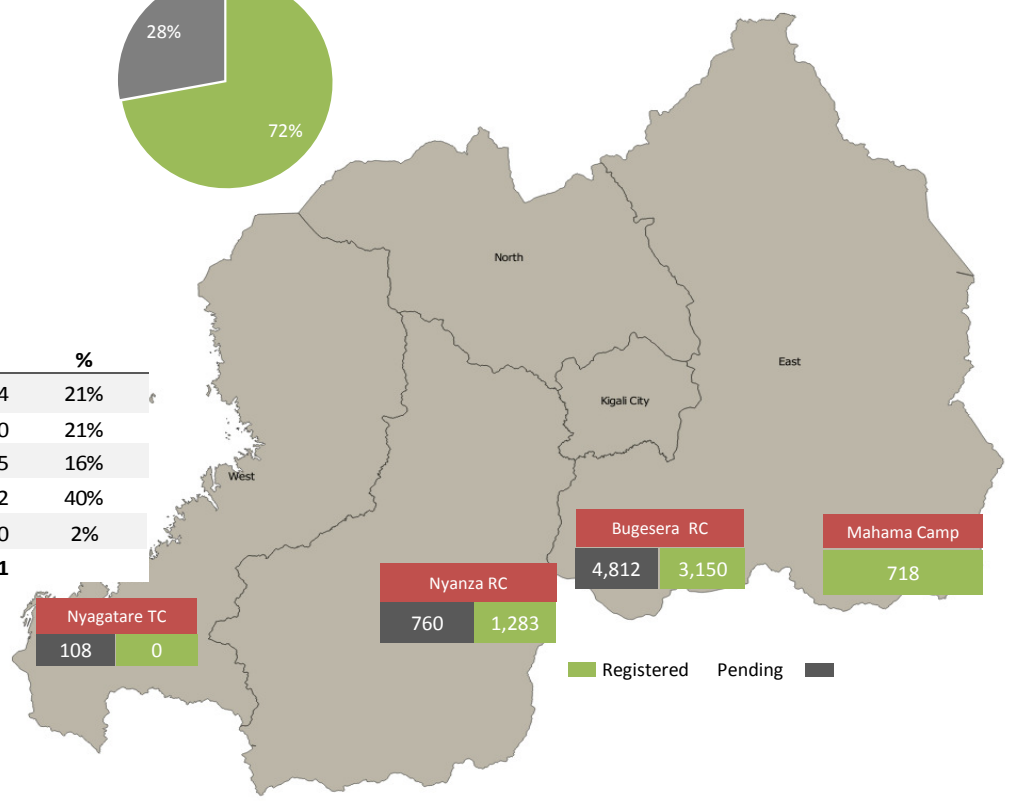

Daily Statistics

Registered on 23 April 2015	
Bugesera	259
Nyanza	504
Nyagatare	-
Total	763

Camp / Reception Centre Population*		
Bugesera	7,962	3,127
Nyanza	2,043	791
Nyagatare	108	31
Mahama	718	174
Total	10,831	3,949

10,831	Total
5,151	Registered
5,680	Pending

Area of Origin	Count
Bubanza	2
Bujumbura Mairie	37
Cankuzo	2
Cibitoke	7
Karuzi	13
Kayanza	18
Kirundo	4684
Muyinga	200
Ngozi	168
Other	20
Total	5,151

Age Cohort	Female	Male	Total	%
0 - 4 years	524	540	1,064	21%
5 - 11 years	534	536	1,070	21%
12 - 17 years	421	424	845	16%
18 - 59 years	1232	820	2,052	40%
60 + years	84	36	120	2%
Total	2795	2356	5,151	