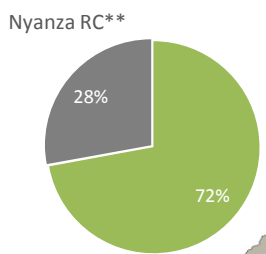

Daily Statistics

Registered on 23 April 2015	
Bugesera	259
Nyanza	504
Nyagatare	-
Total	763

Camp / Reception Centre Population*		
Bugesera	7,962	3,127
Nyanza	2,043	791
Nyagatare	108	31
Mahama	718	174
Total	10,831	3,949

10,831	Total
5,151	Registered
5,680	Pending

Area of Origin	Count
Bubanza	2
Bujumbura Mairie	37
Cankuzo	2
Cibitoke	7
Karuzi	13
Kayanza	18
Kirundo	4684
Muyinga	200
Ngozi	168
Other	20
Total	5,151

Age Cohort	Female	Male	Total	%
0 - 4 years	524	540	1,064	21%
5 - 11 years	534	536	1,070	21%
12 - 17 years	421	424	845	16%
18 - 59 years	1232	820	2,052	40%
60 + years	84	36	120	2%
Total	2795	2356	5,151	