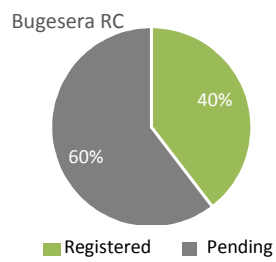

Daily Statistics

Registered on 23 April 2015	
Bugesera	259
Nyanza	504
Nyagatare	-
Total	763

Camp / Reception Centre Population*		
Bugesera	7,962	3,127
Nyanza	2,043	791
Nyagatare	108	31
Mahama	718	174
Total	10,831	3,949

10,831	Total
5,151	Registered
5,680	Pending

Area of Origin	Count
Bubanza	2
Bujumbura Mairie	37
Cankuzo	2
Cibitoke	7
Karuzi	13
Kayanza	18
Kirundo	4684
Muyinga	200
Ngozi	168
Other	20
Total	5,151

Age Cohort	Female	Male	Total	%
0 - 4 years	524	540	1,064	21%
5 - 11 years	534	536	1,070	21%
12 - 17 years	421	424	845	16%
18 - 59 years	1232	820	2,052	40%
60 + years	84	36	120	2%
Total	2795	2356	5,151	