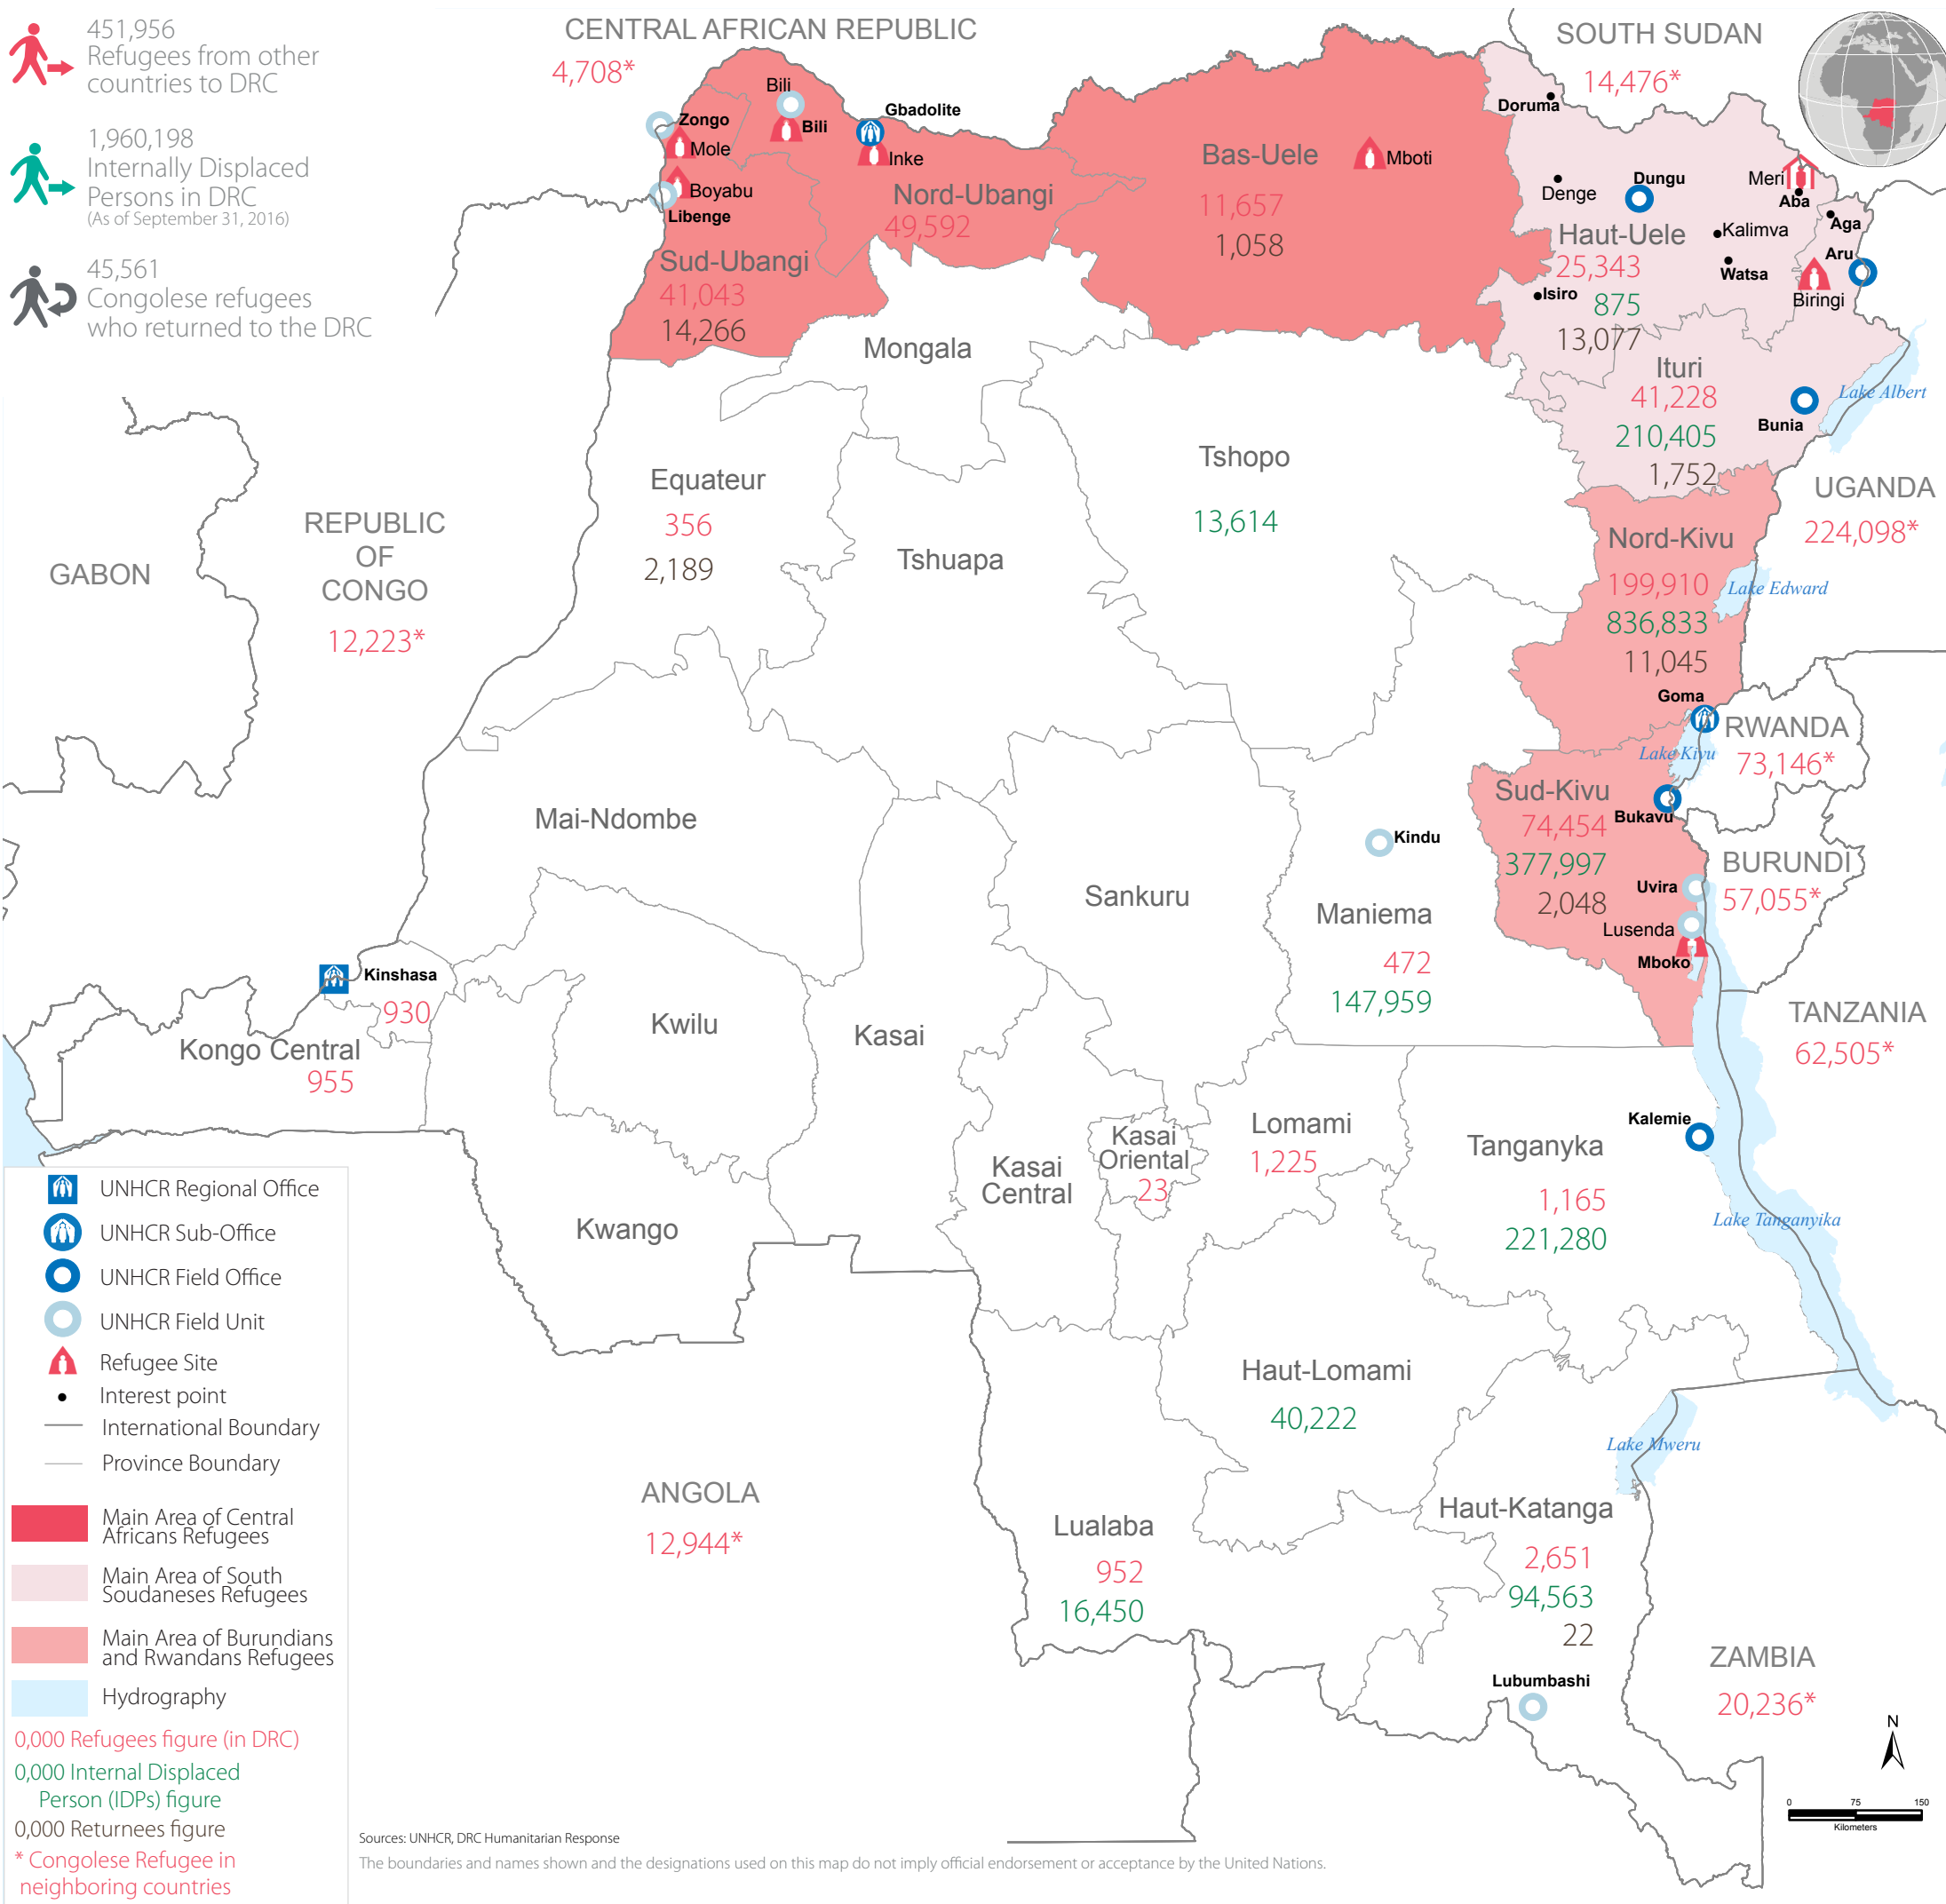

# Democratic Republic of Congo

## Refugees, Returnees and IDPs

**UNHCR**  
The UN Refugee Agency

Situation as of December 31, 2016

- 451,956 Refugees from other countries to DRC
- 1,960,198 Internally Displaced Persons in DRC (As of September 31, 2016)
- 45,561 Congolese refugees who returned to the DRC

Sources: UNHCR, DRC Humanitarian Response

The boundaries and names shown and the designations used on this map do not imply official endorsement or acceptance by the United Nations.

### PARTNERS PER SECTOR OF ACTIVITIES

PARTNERS	Basic Needs and Essential Services	Community Empowerment and Self Reliance	Durable Solutions	Fair Protection and Documentation	Favourable Protection Environment	Leadership, Coordination and Partnerships	Logistics and Operations Support	Security from Violence and Exploitation
CNR		●	●	●	●	●	●	●
STCI	●						●	●
MIDFEHOPS		●		●	●			
ADES	●	●					●	●
TSF	●	●					●	
COOPI								●
ADSE	●	●		●		●	●	●
AIRD	●	●	●	●		●	●	●
AGIR	●	●						●
AIDES	●	●		●				●
INTERSOS	●	●					●	●
SFCG		●					●	
SC								●