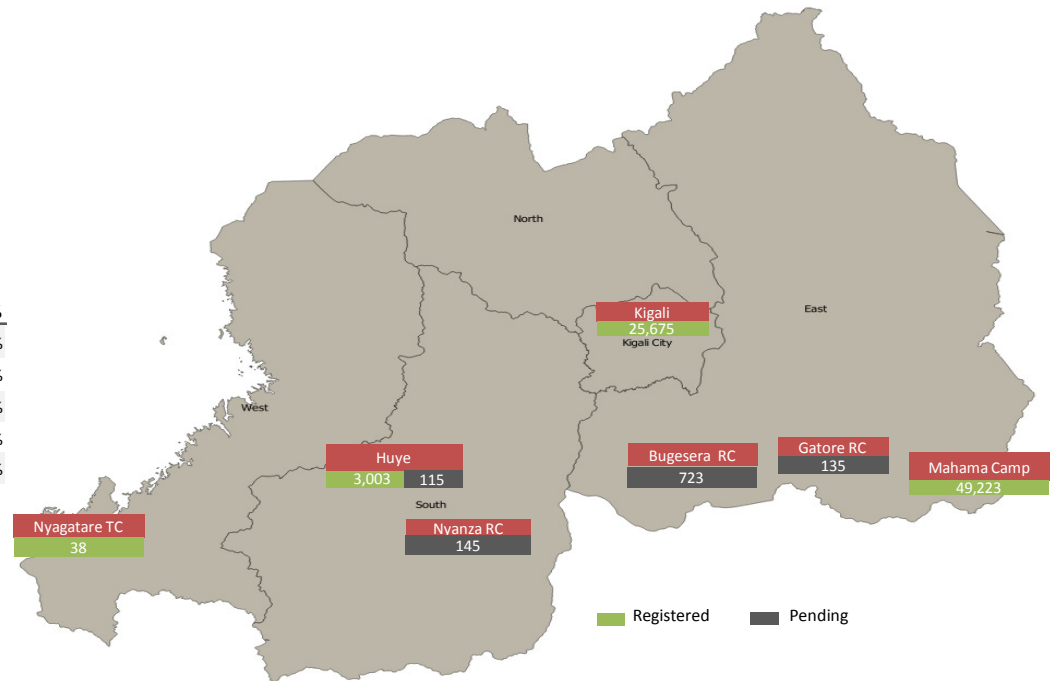

Registration Statistics

Registered from 05 to 08 July	
Mahama	111
Kigali	-
Nyagatare	5
Total	116

Camp / Reception Centre Population		
Bugesera*	723	418
Nyanza*	145	73
Nyagatare*	38	14
Mahama	49,223	18,536
Gatore*	135	91
Kigali	25,675	12,134
Huye	3,118	1,127
Total	79,057	32,393

Total Arrivals

Mahama / Gatore Arrivals

	79,057	Total Active Refugees
	77,939	Registered L2
	1,118	Registered L1**
	6,153	Temporarily Inactivated***
	85,210	Active + Inactive Refugees

Nyanza Arrivals : 0 Bugesera Arrivals : 0 Rusizi Arrivals : 0

Daily Registration Trends

Area of Origin	Age Cohort	Female	Male	Total	%
Kirundo	0 - 4 years	5,860	6,047	11,907	15%
Bujumbura Mairie	5 - 11 years	7,274	7,357	14,631	19%
Muyinga	12 - 17 years	4,910	5,237	10,147	13%
Ngozi	18 - 59 years	19,882	19,768	39,650	51%
Karuzi	60 + years	1,042	562	1,604	2%
Kayanza	Total	38,968	38,971	77,939	
Cibitoke					
Ruyigi					
Gitega					
Bubanza					
Others					
Total				77,939	

* Source: MIDIMAR. All other sources are UNHCR

** Individuals registered in Nyanza and Bugesera RCs have undergone level 1 biometric registration

*** Inactivated due to absence at food distribution for 3 or more consecutive months in Sep - Jun (5,084) or spontaneous departure to BDI (1069)