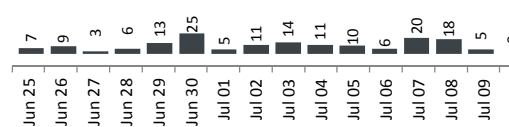

Registration Statistics

Registered from 05 to 08 July	
Mahama	111
Kigali	-
Nyagatare	5
Total	116

Camp / Reception Centre Population		
Bugesera*	723	418
Nyanza*	145	73
Nyagatare*	38	14
Mahama	49,223	18,536
Gatore*	135	91
Kigali	25,675	12,134
Huye	3,118	1,127
Total	79,057	32,393

Total Arrivals

Mahama / Gatore Arrivals

	79,057	Total Active Refugees
	77,939	Registered L2
	1,118	Registered L1**
	6,153	Temporarily Inactivated***
	85,210	Active + Inactive Refugees

Nyanza Arrivals : 0 Bugesera Arrivals : 0 Rusizi Arrivals : 0