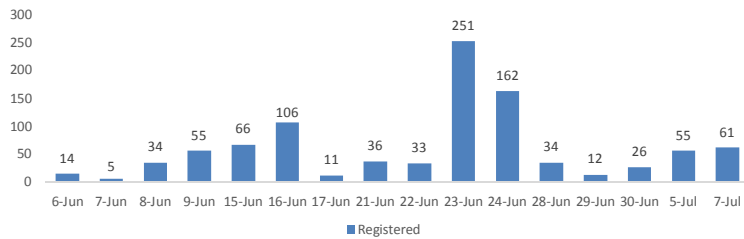

Total Arrivals

Mahama / Gatore Arrivals

	79,057	Total Active Refugees
	77,939	Registered L2
	1,118	Registered L1**
	6,153	Temporarily Inactivated***
	85,210	Active + Inactive Refugees

Nyanza Arrivals : 0 Bugesera Arrivals : 0 Rusizi Arrivals : 0

Daily Registration Trends

Area of Origin	Age Cohort	Female	Male	Total	%
Kirundo	0 - 4 years	5,860	6,047	11,907	15%
Bujumbura Mairie	5 - 11 years	7,274	7,357	14,631	19%
Muyinga	12 - 17 years	4,910	5,237	10,147	13%
Ngozi	18 - 59 years	19,882	19,768	39,650	51%
Karuzi	60 + years	1,042	562	1,604	2%
Kayanza	Total	38,968	38,971	77,939	
Cibitoke					
Ruyigi					
Gitega					
Bubanza					
Others					
Total				77,939	