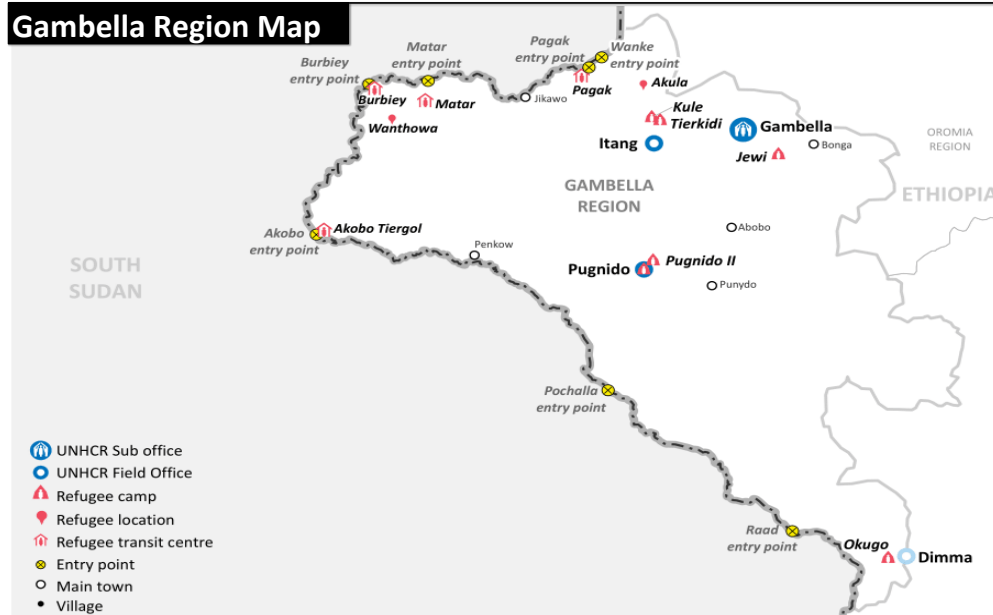

# South Sudanese new arrivals in Gambella - Post 15<sup>th</sup> December 2013 (as of 27-May-2016)

## Gambella Region Map

**TOTAL ARRIVALS** **222,035** PERSONS (\*)

**AVERAGE ARRIVALS per day since start of 2014** **253** PERSONS

**AVERAGE ARRIVALS per day since last week** **30** PERSONS

Entry Points	Cumulative total 1 <sup>st</sup> to 31 <sup>st</sup> May	Refugees transferred to camps (in May)	New Arrivals awaiting transfers to camps
Pagak	0	0	0
Akobo	14	14	0
Pochalla	0	0	0
Raad	772	772	0
Burbiey	0	0	0
Matar	0	0	0
Addis-Ababa	0	0	0
Wanke	0	0	0
<b>Total</b>	<b>786</b>	<b>786</b>	<b>0</b>

## Arrivals by Month

## Arrivals Transfer Statistics

\*- This figure does not include the old caseload of 48,803 South Sudanese refugees registered pre 15th December 2013 [Breakdown: Pugnido = 44,460; Okugo = 4,343]

In addition to 222,035 South Sudanese refugees in Gambella region, there are 321 refugees in Addis and 11,174 refugees at the camps in Assosa [Pre 15th Dec 2013 = 6,129; Post 15th Dec 2013 = 5,045]