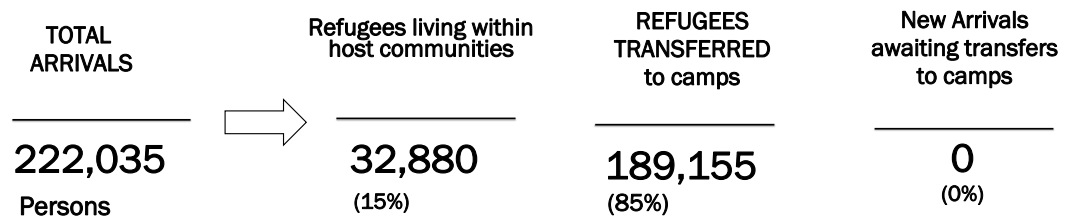

Arrivals Transfer Statistics

*- This figure does not include the old caseload of 48,803 South Sudanese refugees registered pre 15th December 2013 [Breakdown: Pugnido = 44,460; Okugo = 4,343]

In addition to 222,035 South Sudanese refugees in Gambella region, there are 321 refugees in Addis and 11,174 refugees at the camps in Assosa [Pre 15th Dec 2013 = 6,129; Post 15th Dec 2013 = 5,045]