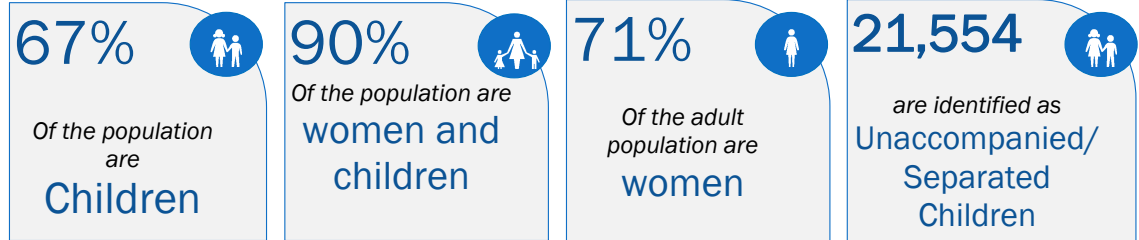

Key Statistics