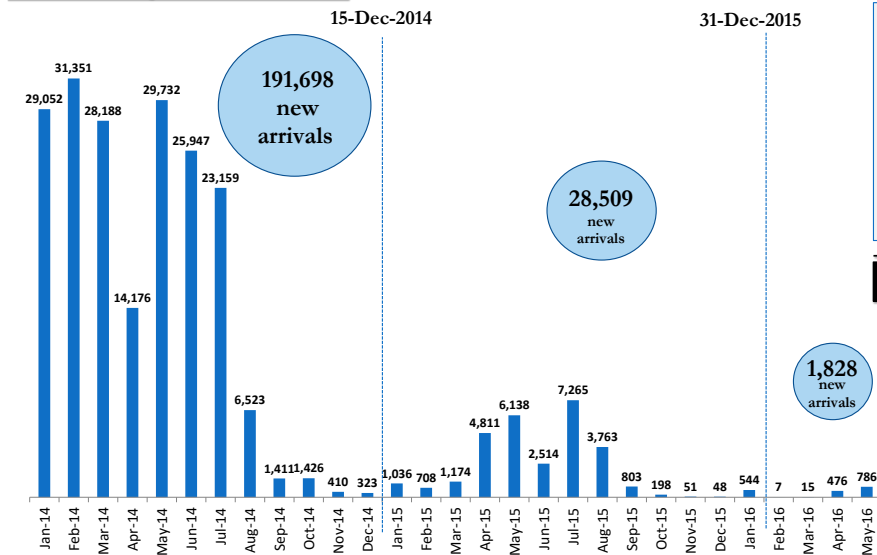

# South Sudanese new arrivals in Gambella - Post 15<sup>th</sup> December 2013 (as of 27-May-2016)

## Gambella Region Map

**TOTAL ARRIVALS** **222,035** PERSONS (\*)

**AVERAGE ARRIVALS per day since start of 2014** **253** PERSONS

**AVERAGE ARRIVALS per day since last week** **30** PERSONS

Entry Points	Cumulative total 1 <sup>st</sup> to 31 <sup>st</sup> May	Refugees transferred to camps (in May)	New Arrivals awaiting transfers to camps
Pagak	0	0	0
Akobo	14	14	0
Pochalla	0	0	0
Raad	772	772	0
Burbiey	0	0	0
Matar	0	0	0
Addis-Ababa	0	0	0
Wanke	0	0	0
<b>Total</b>	<b>786</b>	<b>786</b>	<b>0</b>

## Arrivals by Month