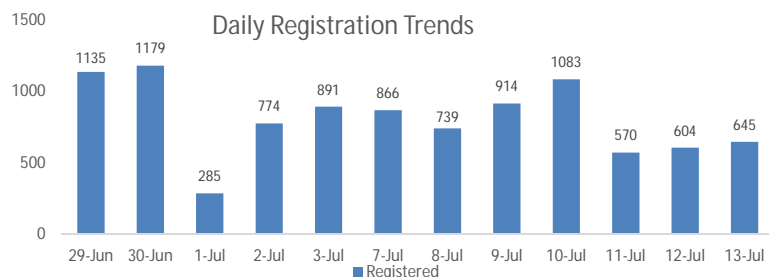

### Daily Statistics

Registered on 13 July 2015	
Kigali	626
Mahama	-
Nyagatare	19
<b>Total</b>	<b>645</b>

Camp / Reception Centre Population		
Bugesera*	13,696	4,135
Nyanza*	1,021	256
Nyagatare**	702	279
Mahama**	29,875	12,447
Kigali	21,138	7,371
Huye	2,233	628
<b>Districts</b>		
<b>Total</b>	<b>68,665</b>	<b>25,116</b>

<b>68,665</b>	Total
<b>47,330</b>	Registered
<b>21,335</b>	Pending

Nyanza Arrivals :21 Rusizi Arrivals:25 Mahama Arrivals: 99

### Breakdown of Registered Population

Area of Origin	Age Cohort	Female	Male	Total	%
Bubanza	0 - 4 years	3,618	4,123	7,741	16%
Bujumbura	5 - 11 years	4,483	4,502	8,985	19%
Mwaro	12 - 17 years	3,495	3,675	7,170	15%
Cibitoke	18 - 59 years	12,085	10,539	22,624	48%
Karuzi	60 + years	549	261	810	2%
Kayanza	<b>Total</b>	<b>24,230</b>	<b>23,100</b>	<b>47,330</b>	
Kirundo					
Muyinga					
Ngozi					
Others					
<b>Total</b>				<b>47,330</b>	