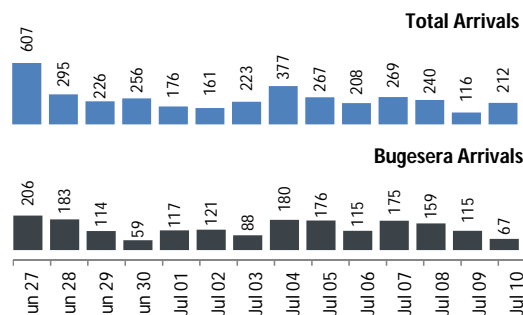

### Daily Statistics

Registered on 13 July 2015	
Kigali	626
Mahama	-
Nyagatare	19
<b>Total</b>	<b>645</b>

Camp / Reception Centre Population		
Bugesera*	13,696	4,135
Nyanza*	1,021	256
Nyagatare**	702	279
Mahama**	29,875	12,447
Kigali	21,138	7,371
Huye	2,233	628
<b>Districts</b>		
<b>Total</b>	<b>68,665</b>	<b>25,116</b>

<b>68,665</b>	Total
<b>47,330</b>	Registered
<b>21,335</b>	Pending

Nyanza Arrivals :21 Rusizi Arrivals:25 Mahama Arrivals: 99

### Breakdown of Registered Population

Area of Origin	Age Cohort	Female	Male	Total	%
Bubanza	0 - 4 years	3,618	4,123	7,741	16%
Bujumbura	5 - 11 years	4,483	4,502	8,985	19%
Mwaro	12 - 17 years	3,495	3,675	7,170	15%
Cibitoke	18 - 59 years	12,085	10,539	22,624	48%
Karuzi	60 + years	549	261	810	2%
Kayanza	<b>Total</b>	<b>24,230</b>	<b>23,100</b>	<b>47,330</b>	
Kirundo					
Muyinga					
Ngozi					
Others					
<b>Total</b>				<b>47,330</b>	