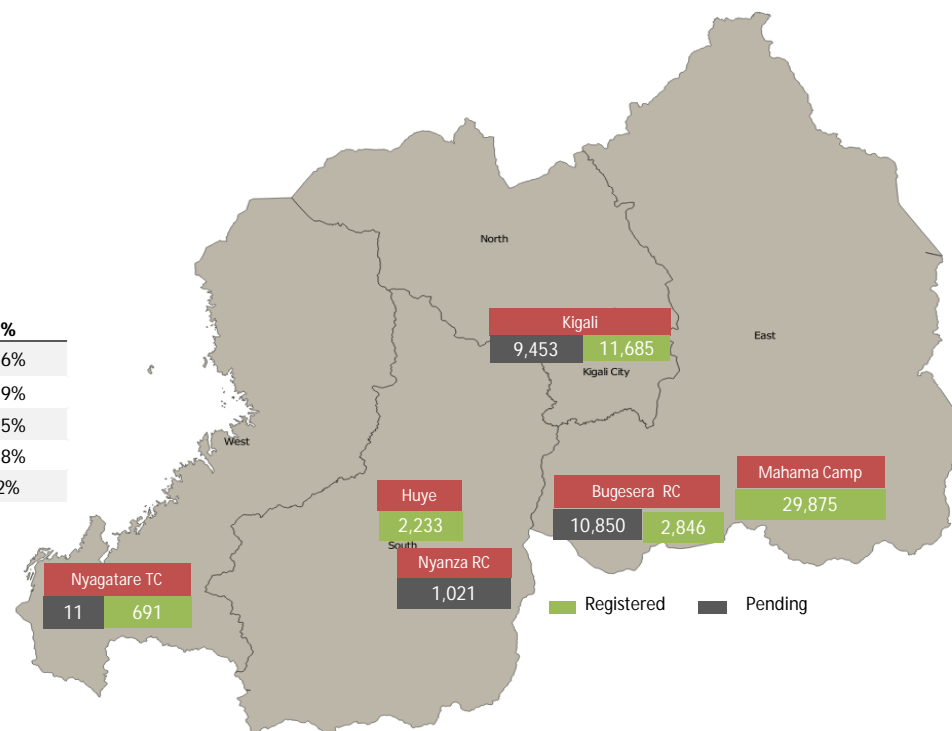

### Daily Statistics

Registered on 13 July 2015	
Kigali	626
Mahama	-
Nyagatare	19
<b>Total</b>	<b>645</b>

Camp / Reception Centre Population		
Bugesera*	13,696	4,135
Nyanza*	1,021	256
Nyagatare**	702	279
Mahama**	29,875	12,447
Kigali	21,138	7,371
Huye	2,233	628
<b>Districts</b>		
<b>Total</b>	<b>68,665</b>	<b>25,116</b>

<b>68,665</b>	Total
<b>47,330</b>	Registered
<b>21,335</b>	Pending

Nyanza Arrivals :21 Rusizi Arrivals:25 Mahama Arrivals: 99

### Breakdown of Registered Population

Area of Origin	Age Cohort	Female	Male	Total	%
Bubanza	0 - 4 years	3,618	4,123	7,741	16%
Bujumbura	5 - 11 years	4,483	4,502	8,985	19%
Mwaro	12 - 17 years	3,495	3,675	7,170	15%
Cibitoke	18 - 59 years	12,085	10,539	22,624	48%
Karuzi	60 + years	549	261	810	2%
Kayanza	<b>Total</b>	<b>24,230</b>	<b>23,100</b>	<b>47,330</b>	
Kirundo					
Muyinga					
Ngozi					
Others					
<b>Total</b>				<b>47,330</b>	