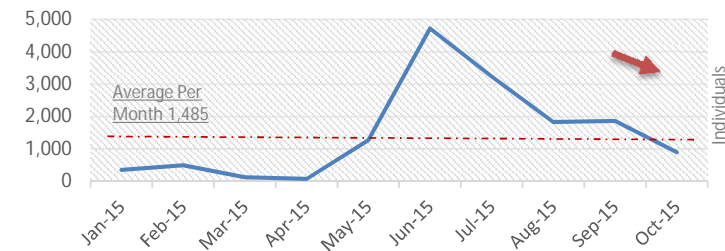

73 %
of the population are
Women and Children
11,834 individuals

2 %
of the population are
Elderly
332 individuals

- The remaining figures in other locations
- The presented figure includes refugees arrived in November and December in Nakivale settlement

Age and Gender Breakdown

New arrival trend since 1st January, 2015

Registered : person of concern who went through level 1/ level 2 registration with government , Unregistered : new arrivals pending registration