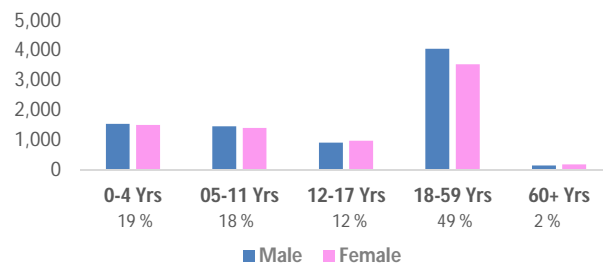

73 %
of the population are
Women and Children
11,834 individuals

2 %
of the population are
Elderly
332 individuals

- The remaining figures in other locations
- The presented figure includes refugees arrived in November and December in Nakivale settlement

Age and Gender Breakdown

New arrival trend since 1st January, 2015

Registered : person of concern who went through level 1/ level 2 registration with government , Unregistered : new arrivals pending registration