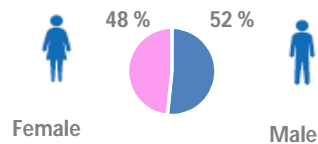

Grand Total

* The grand total as it is reported by the Office of the Prime Minister, Refugee Department, on 30 October 2015.

Key Statistics for (Post 01 January 2015)

49 %
of the population are
Children <18
7,988 individuals

73 %
of the population are
Women and Children
11,834 individuals

2 %
of the population are
Elderly
332 individuals

- The remaining figures in other locations
- The presented figure includes refugees arrived in November and December in Nakivale settlement