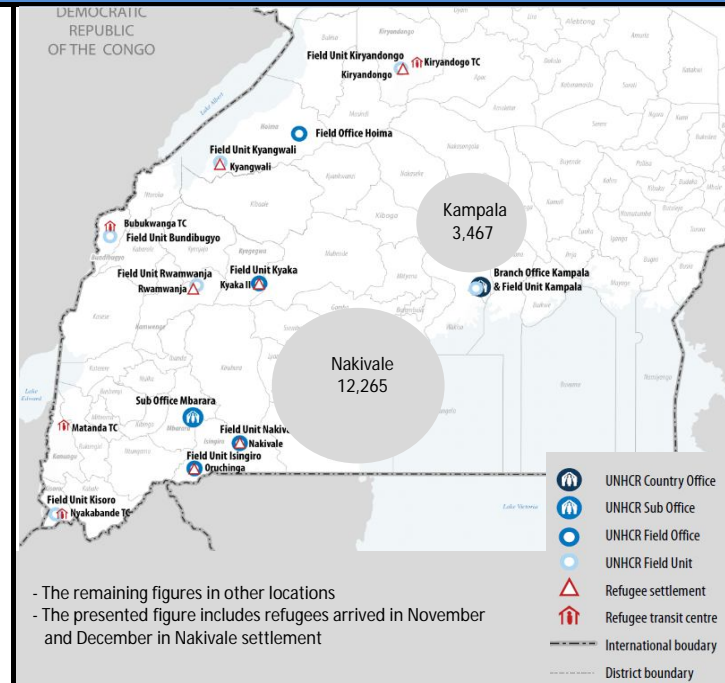

Uganda - Burundi Refugee Situation as of (17 November 2015)

Info-graphic and statistics

Total

Pre 01 January 2015 Post 01 January 2015

Registered :16,266 | Unregistered: 557

* The presented figure includes refugees arrived in Nakivale since November 2014.

Grand Total

* The grand total as it is reported by the Office of the Prime Minister, Refugee Department, on 30 October 2015.

Key Statistics for (Post 01 January 2015)

49 %
of the population are
Children <18
7,988 individuals

73 %
of the population are
Women and Children
11,834 individuals

2 %
of the population are
Elderly
332 individuals

- The remaining figures in other locations
- The presented figure includes refugees arrived in November and December in Nakivale settlement