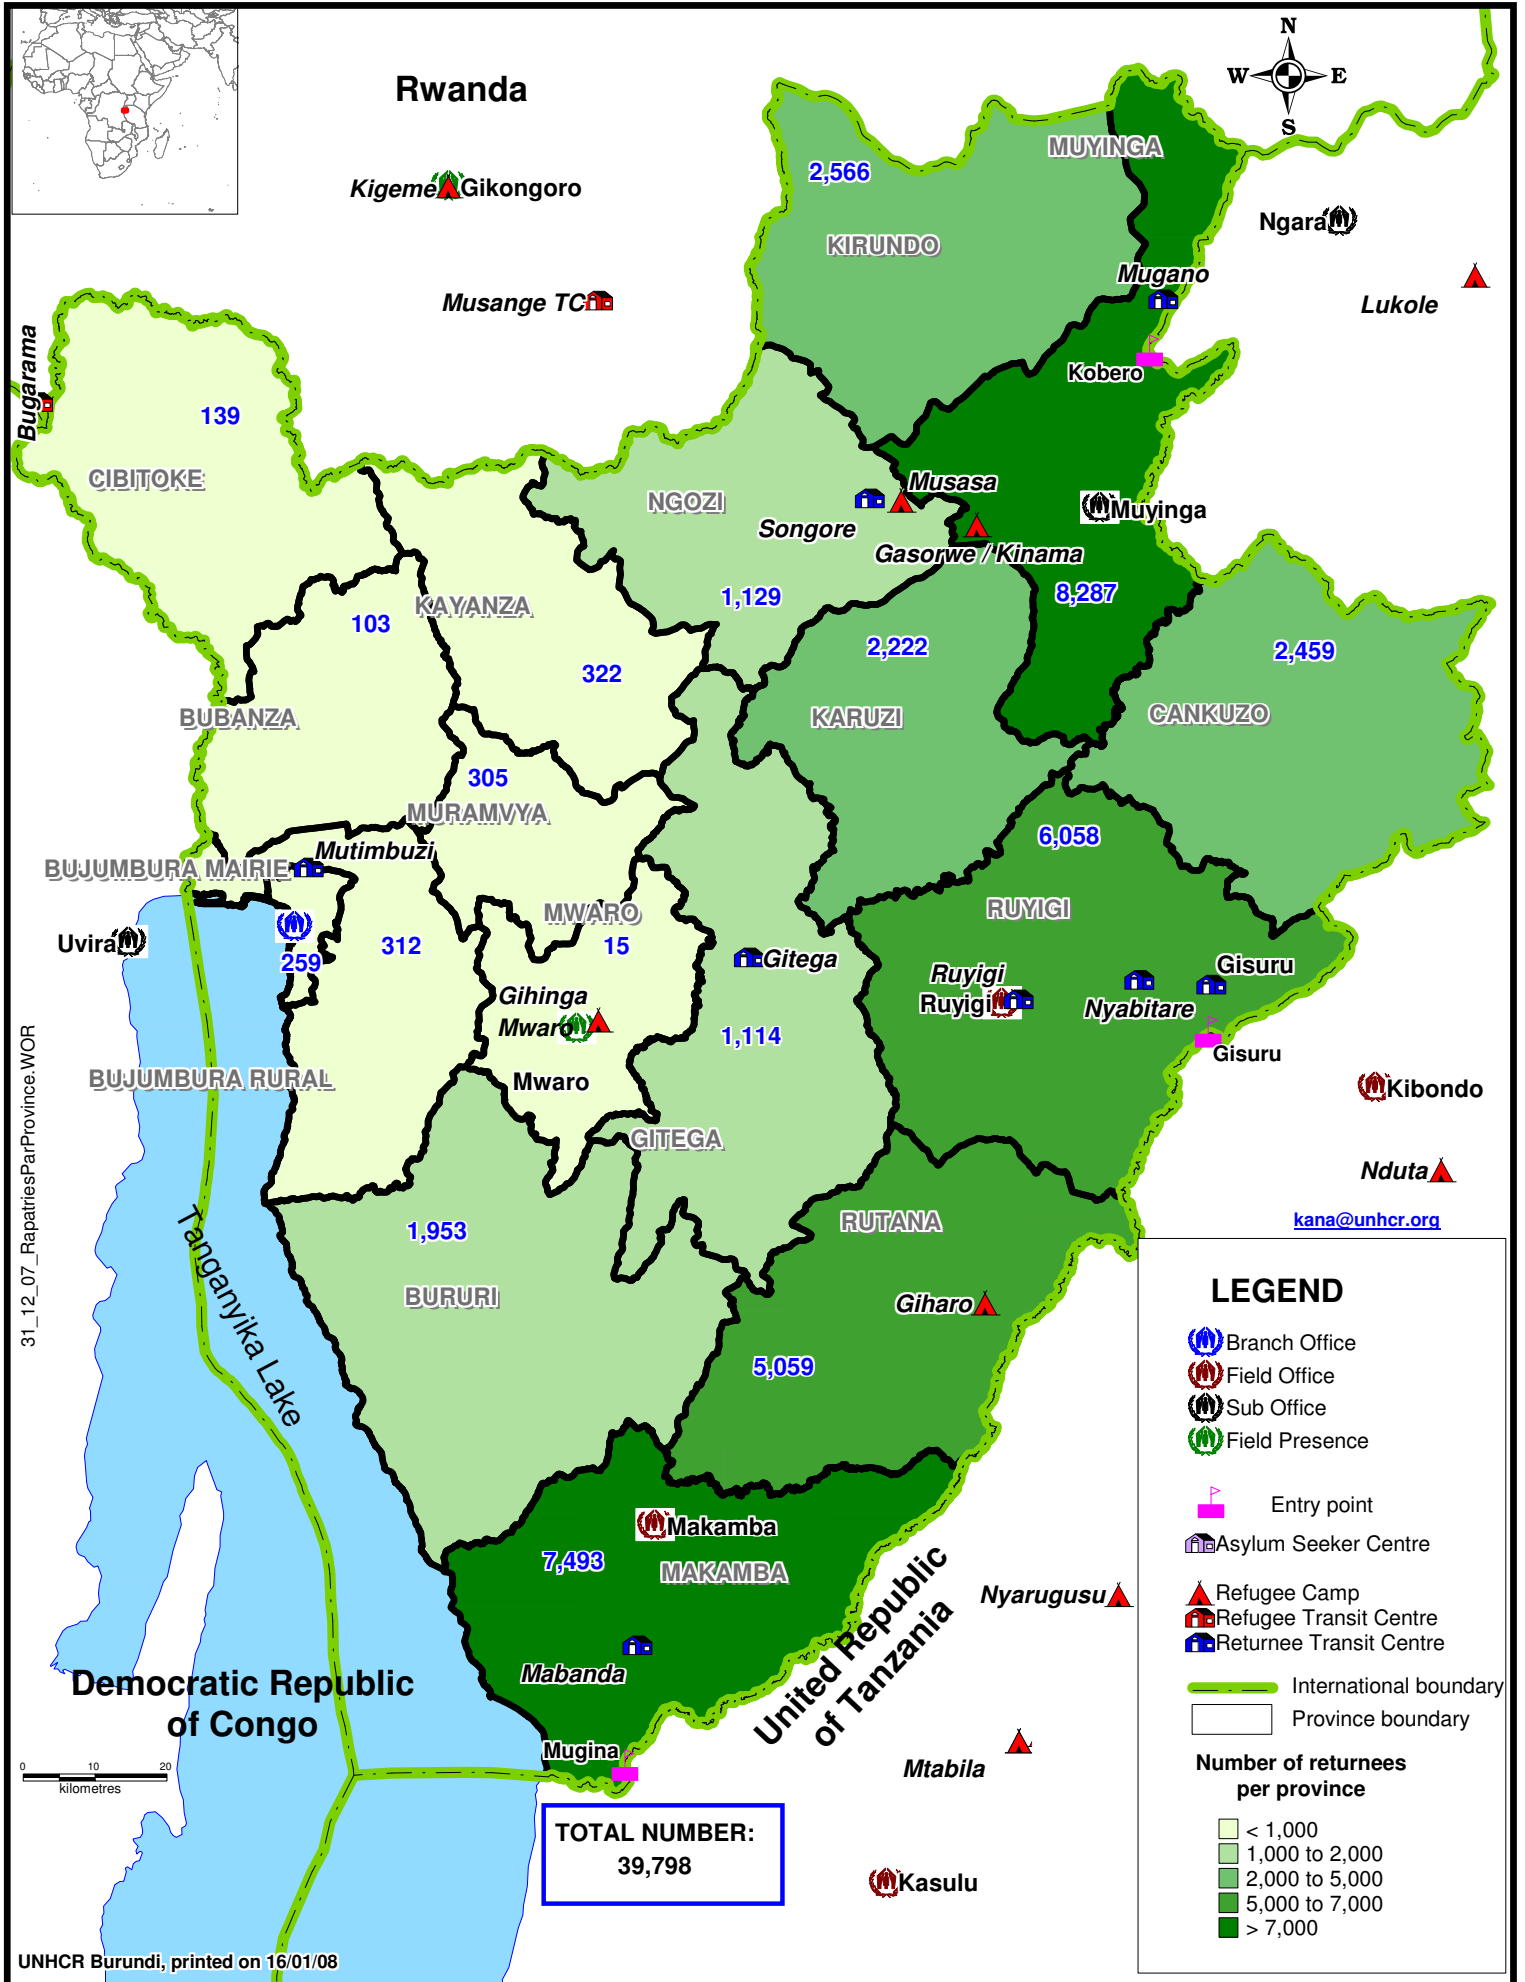

As of December, 31st 2007

31_12_07_RapatriésParProvince.WOR

0 10 20
kilometres