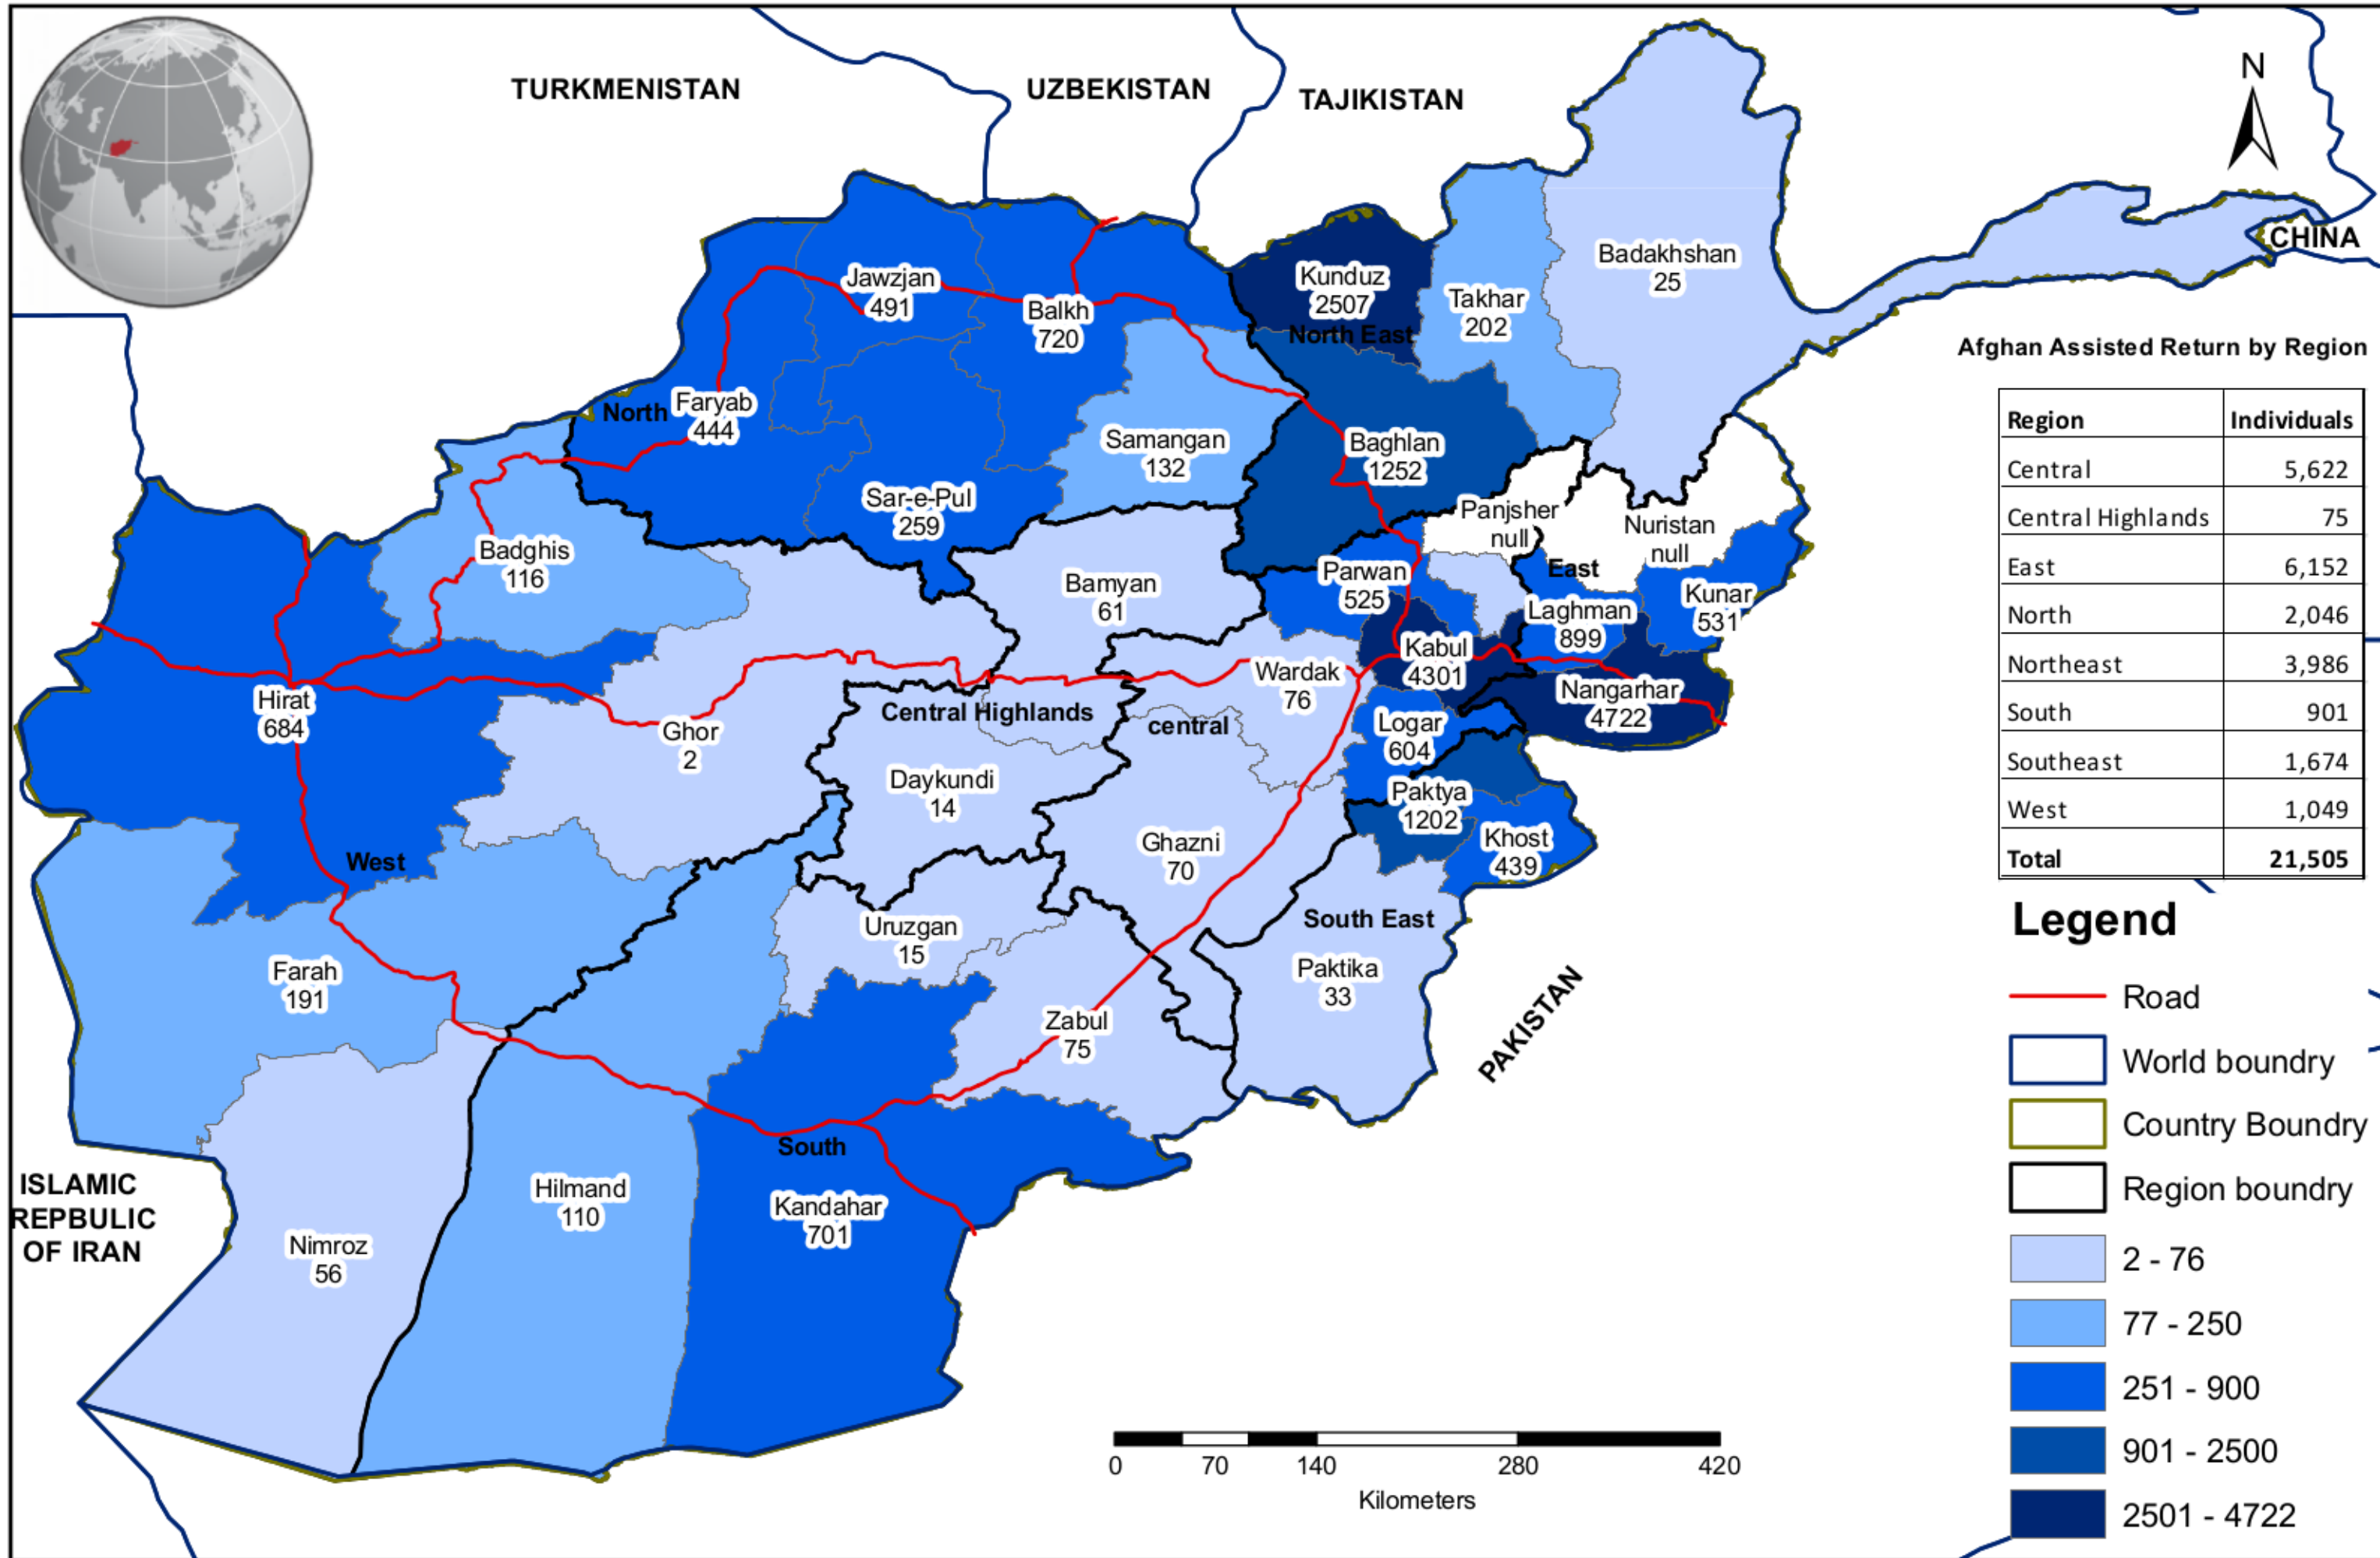

Assisted Voluntary Repatriation to Afghanistan

Return by Province of Destination - 01 January - 30 April 2015

ISLAMIC REPUBLIC OF IRAN

TURKMENISTAN

UZBEKISTAN

TAJIKISTAN

CHINA

N

Afghan Assisted Return by Region

Region	Individuals
Central	5,622
Central Highlands	75
East	6,152
North	2,046
Northeast	3,986
South	901
Southeast	1,674
West	1,049
Total	21,505

Legend

- Road
- World boundary
- Country Boundry
- Region boundry
- 2 - 76
- 77 - 250
- 251 - 900
- 901 - 2500
- 2501 - 4722

0 70 140 280 420
Kilometers