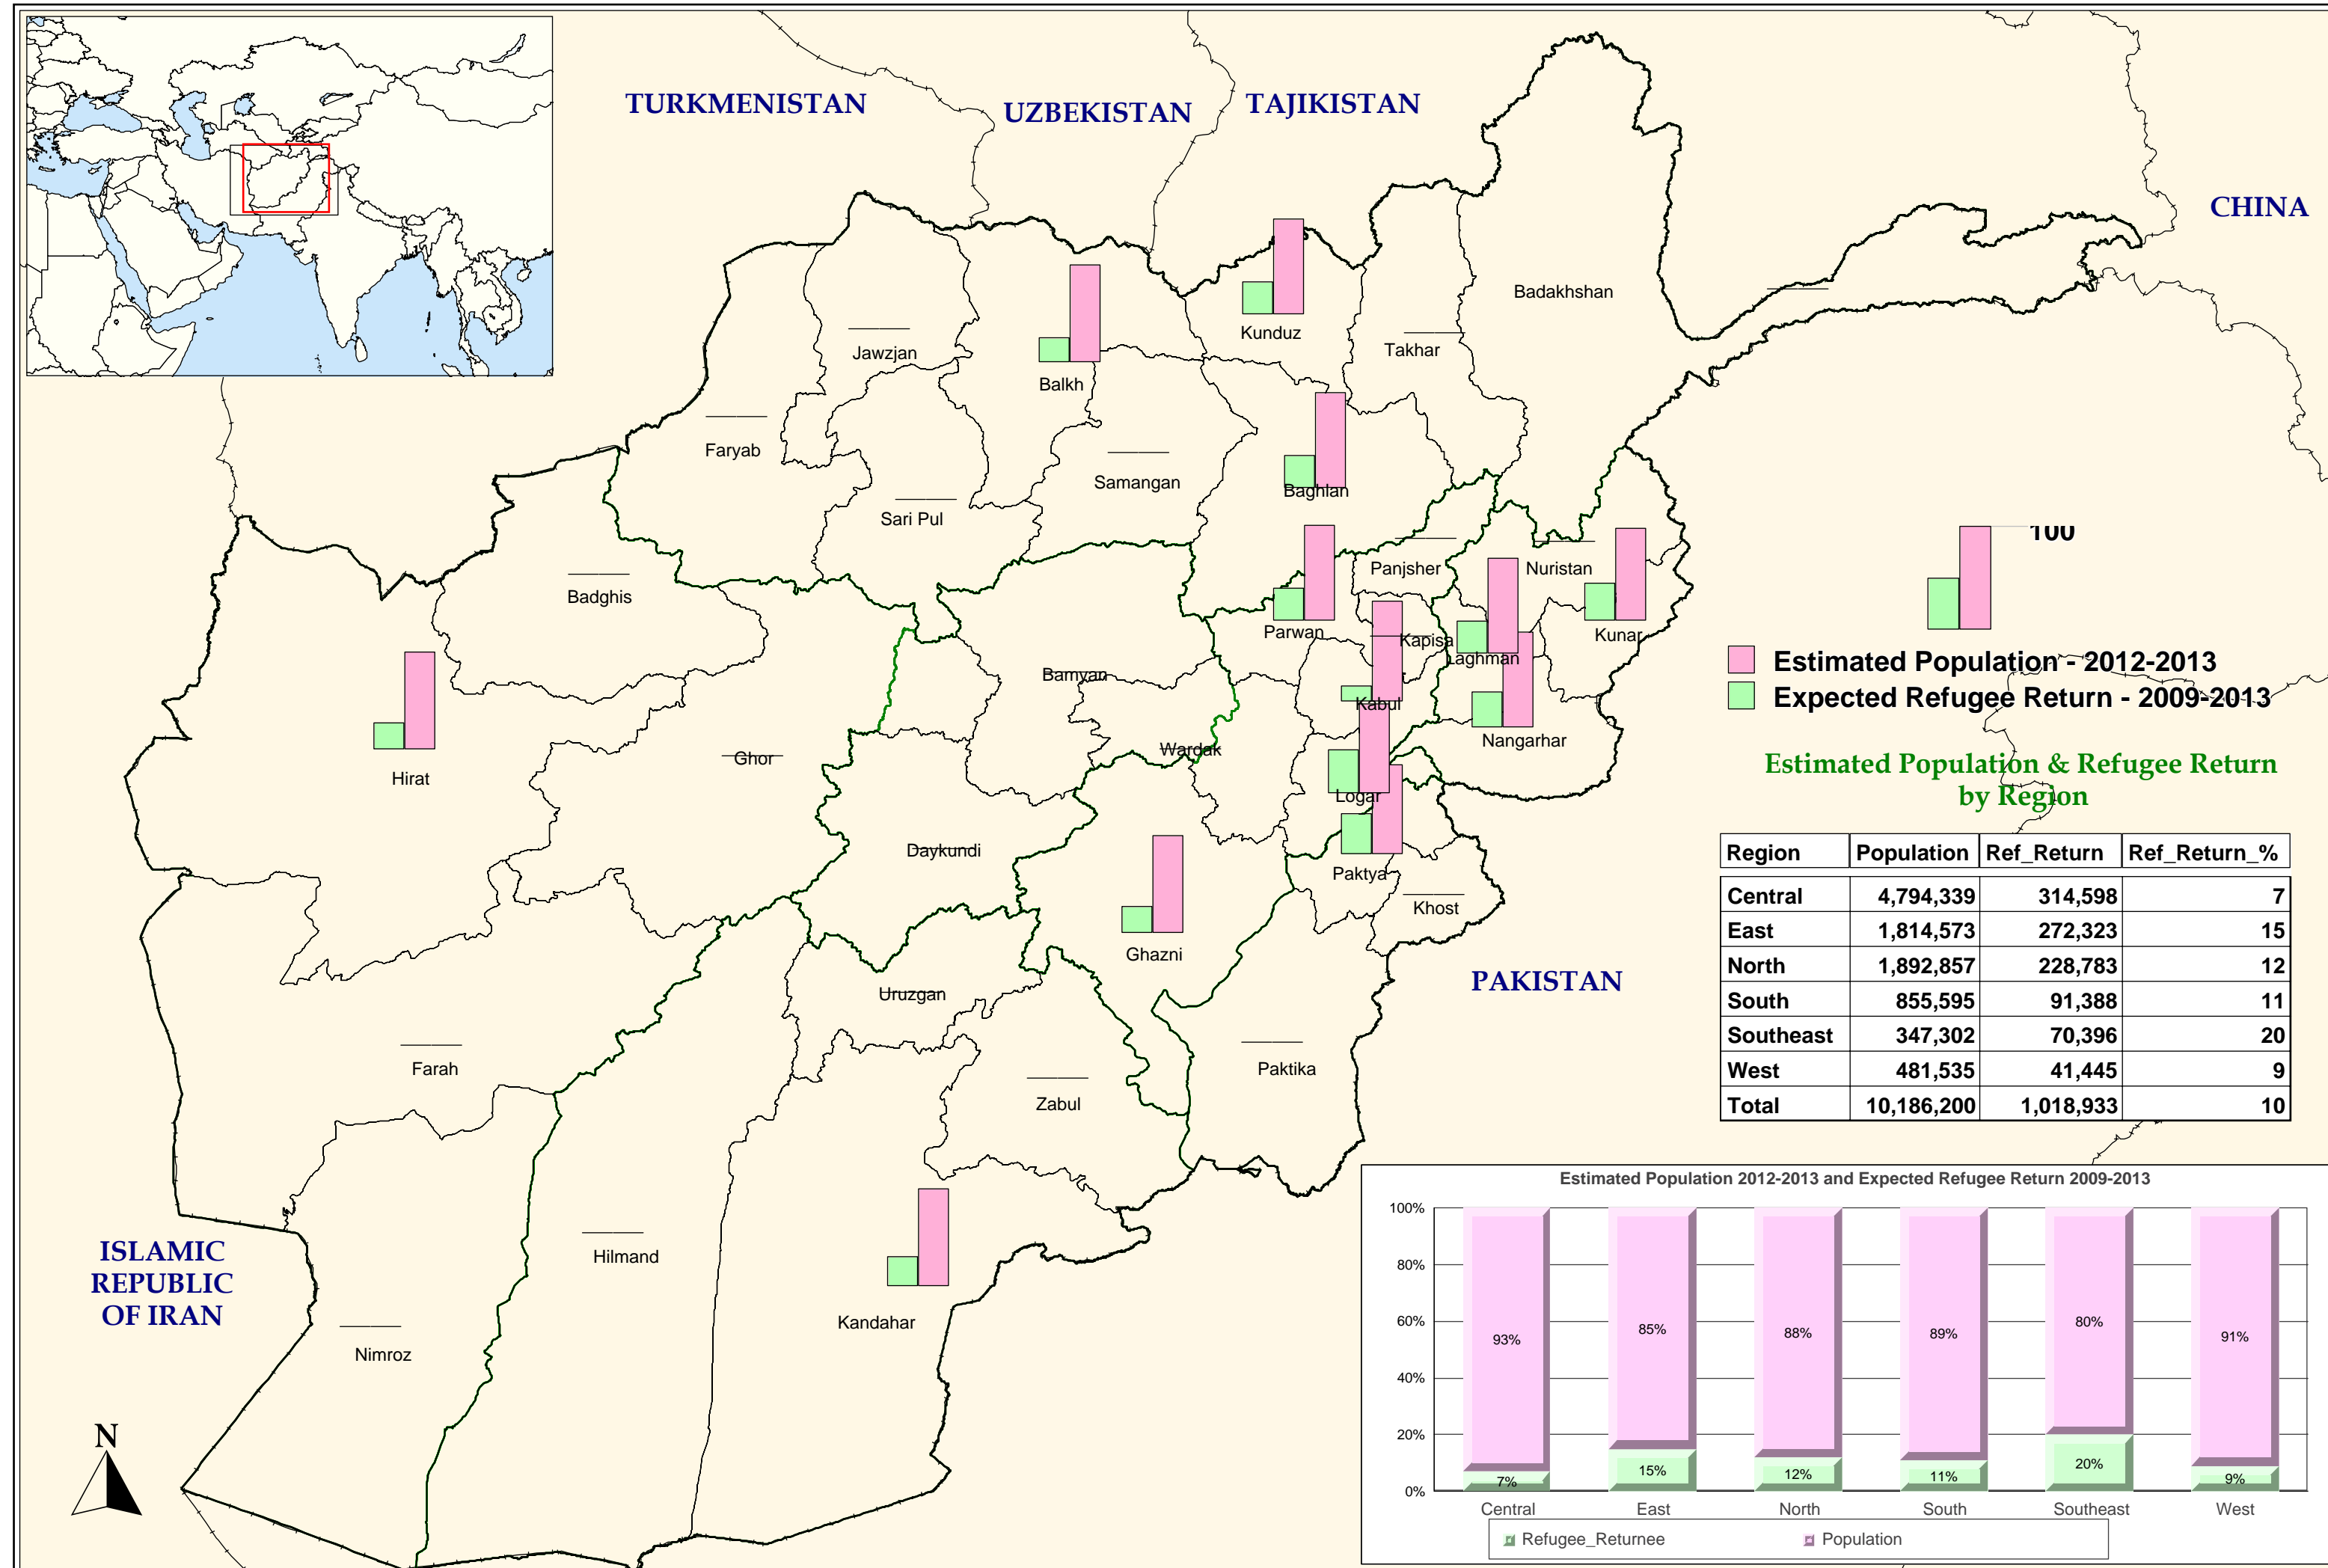

**SCENARIO I (800,000 - 1,000,000 RETURNEES)**

D:\Map\_Info\OCM\_OICU\IVAFG\Repatiation\Population\_ReturnPopulation and Returnees\Est\_Pop\_assisted\_Return.WOR  
Data Date & Source: Population: Central Statistic Office 08 & Assisted Returnees: UNHCR VRF ab 02 Mar 02 - end Oct 08

The boundaries and names shown and the designations used on this map do not imply official endorsement or acceptance by the United Nations.

Sources: UNHCR, Global Insight digital mapping - © 1998 Europa Technologies Ltd.