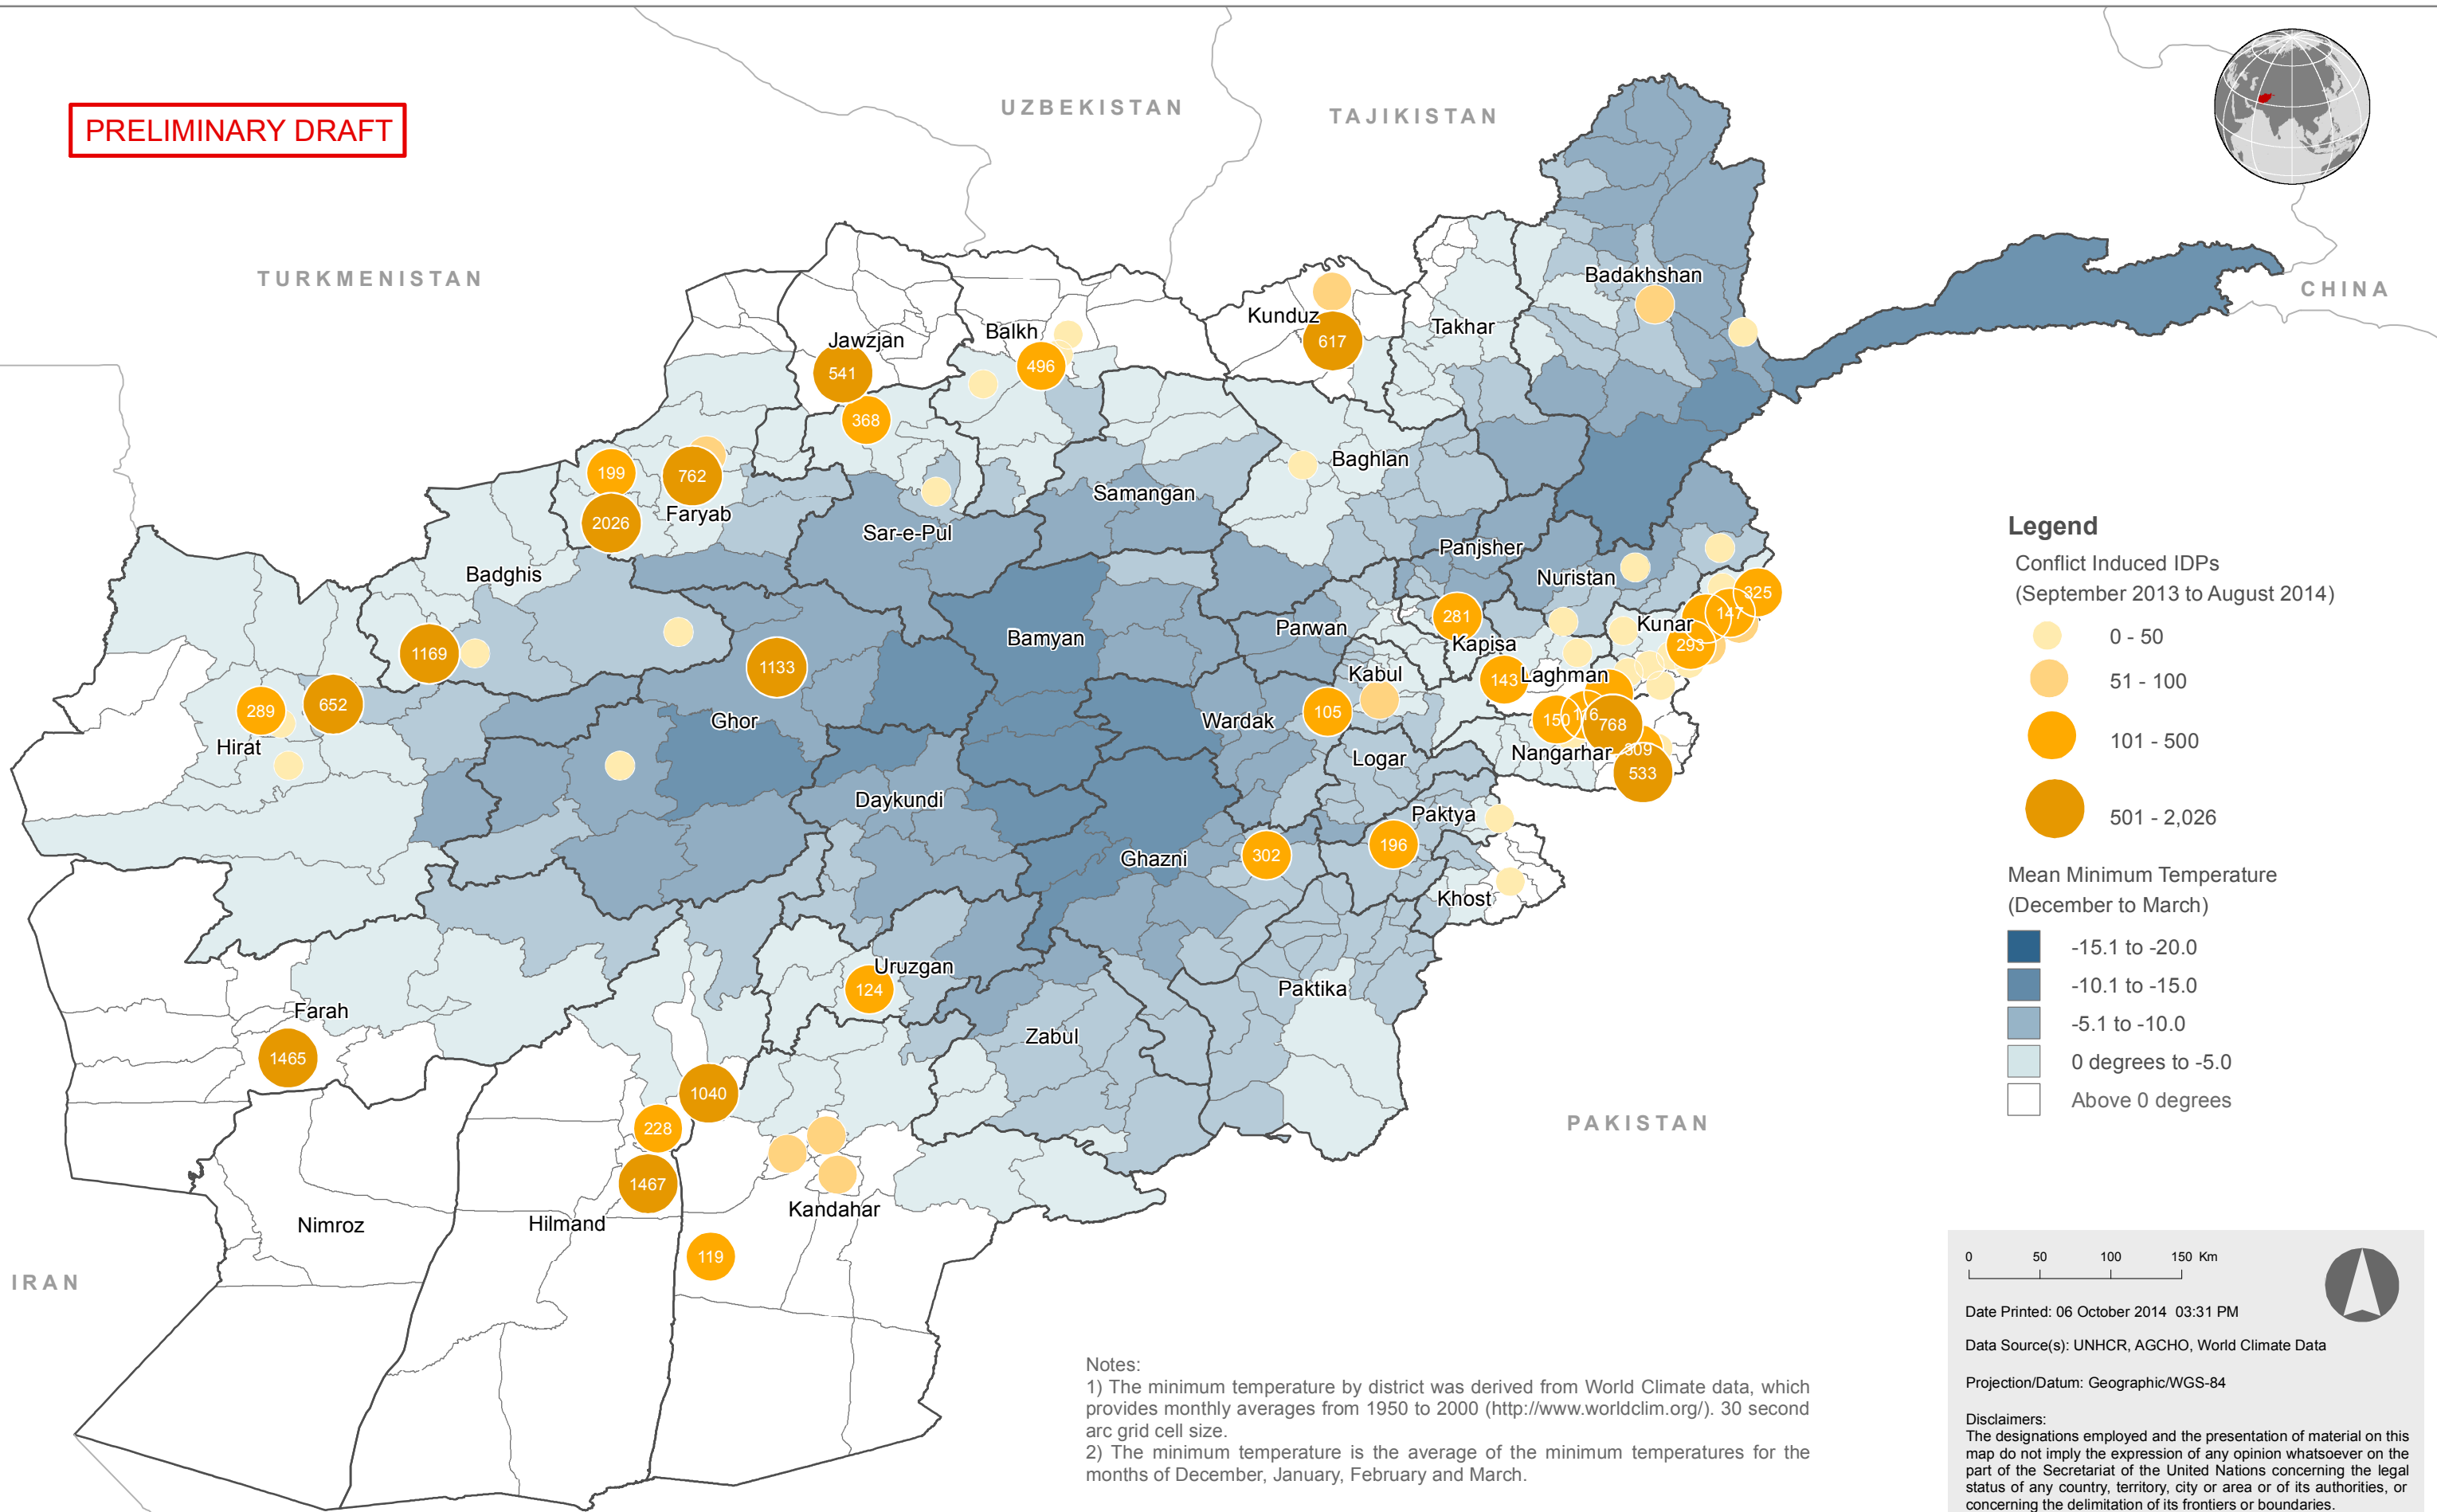

PRELIMINARY DRAFT

Legend

Conflict Induced IDPs (September 2013 to August 2014)

- 0 - 50
- 51 - 100
- 101 - 500
- 501 - 2,026

Mean Minimum Temperature (December to March)

- 15.1 to -20.0
- 10.1 to -15.0
- 5.1 to -10.0
- 0 degrees to -5.0
- Above 0 degrees

Notes:
 1) The minimum temperature by district was derived from World Climate data, which provides monthly averages from 1950 to 2000 (<http://www.worldclim.org/>). 30 second arc grid cell size.
 2) The minimum temperature is the average of the minimum temperatures for the months of December, January, February and March.

0 50 100 150 Km

Date Printed: 06 October 2014 03:31 PM

Data Source(s): UNHCR, AGCHO, World Climate Data

Projection/Datum: Geographic/WGS-84

Disclaimers:
 The designations employed and the presentation of material on this map do not imply the expression of any opinion whatsoever on the part of the Secretariat of the United Nations concerning the legal status of any country, territory, city or area or of its authorities, or concerning the delimitation of its frontiers or boundaries.