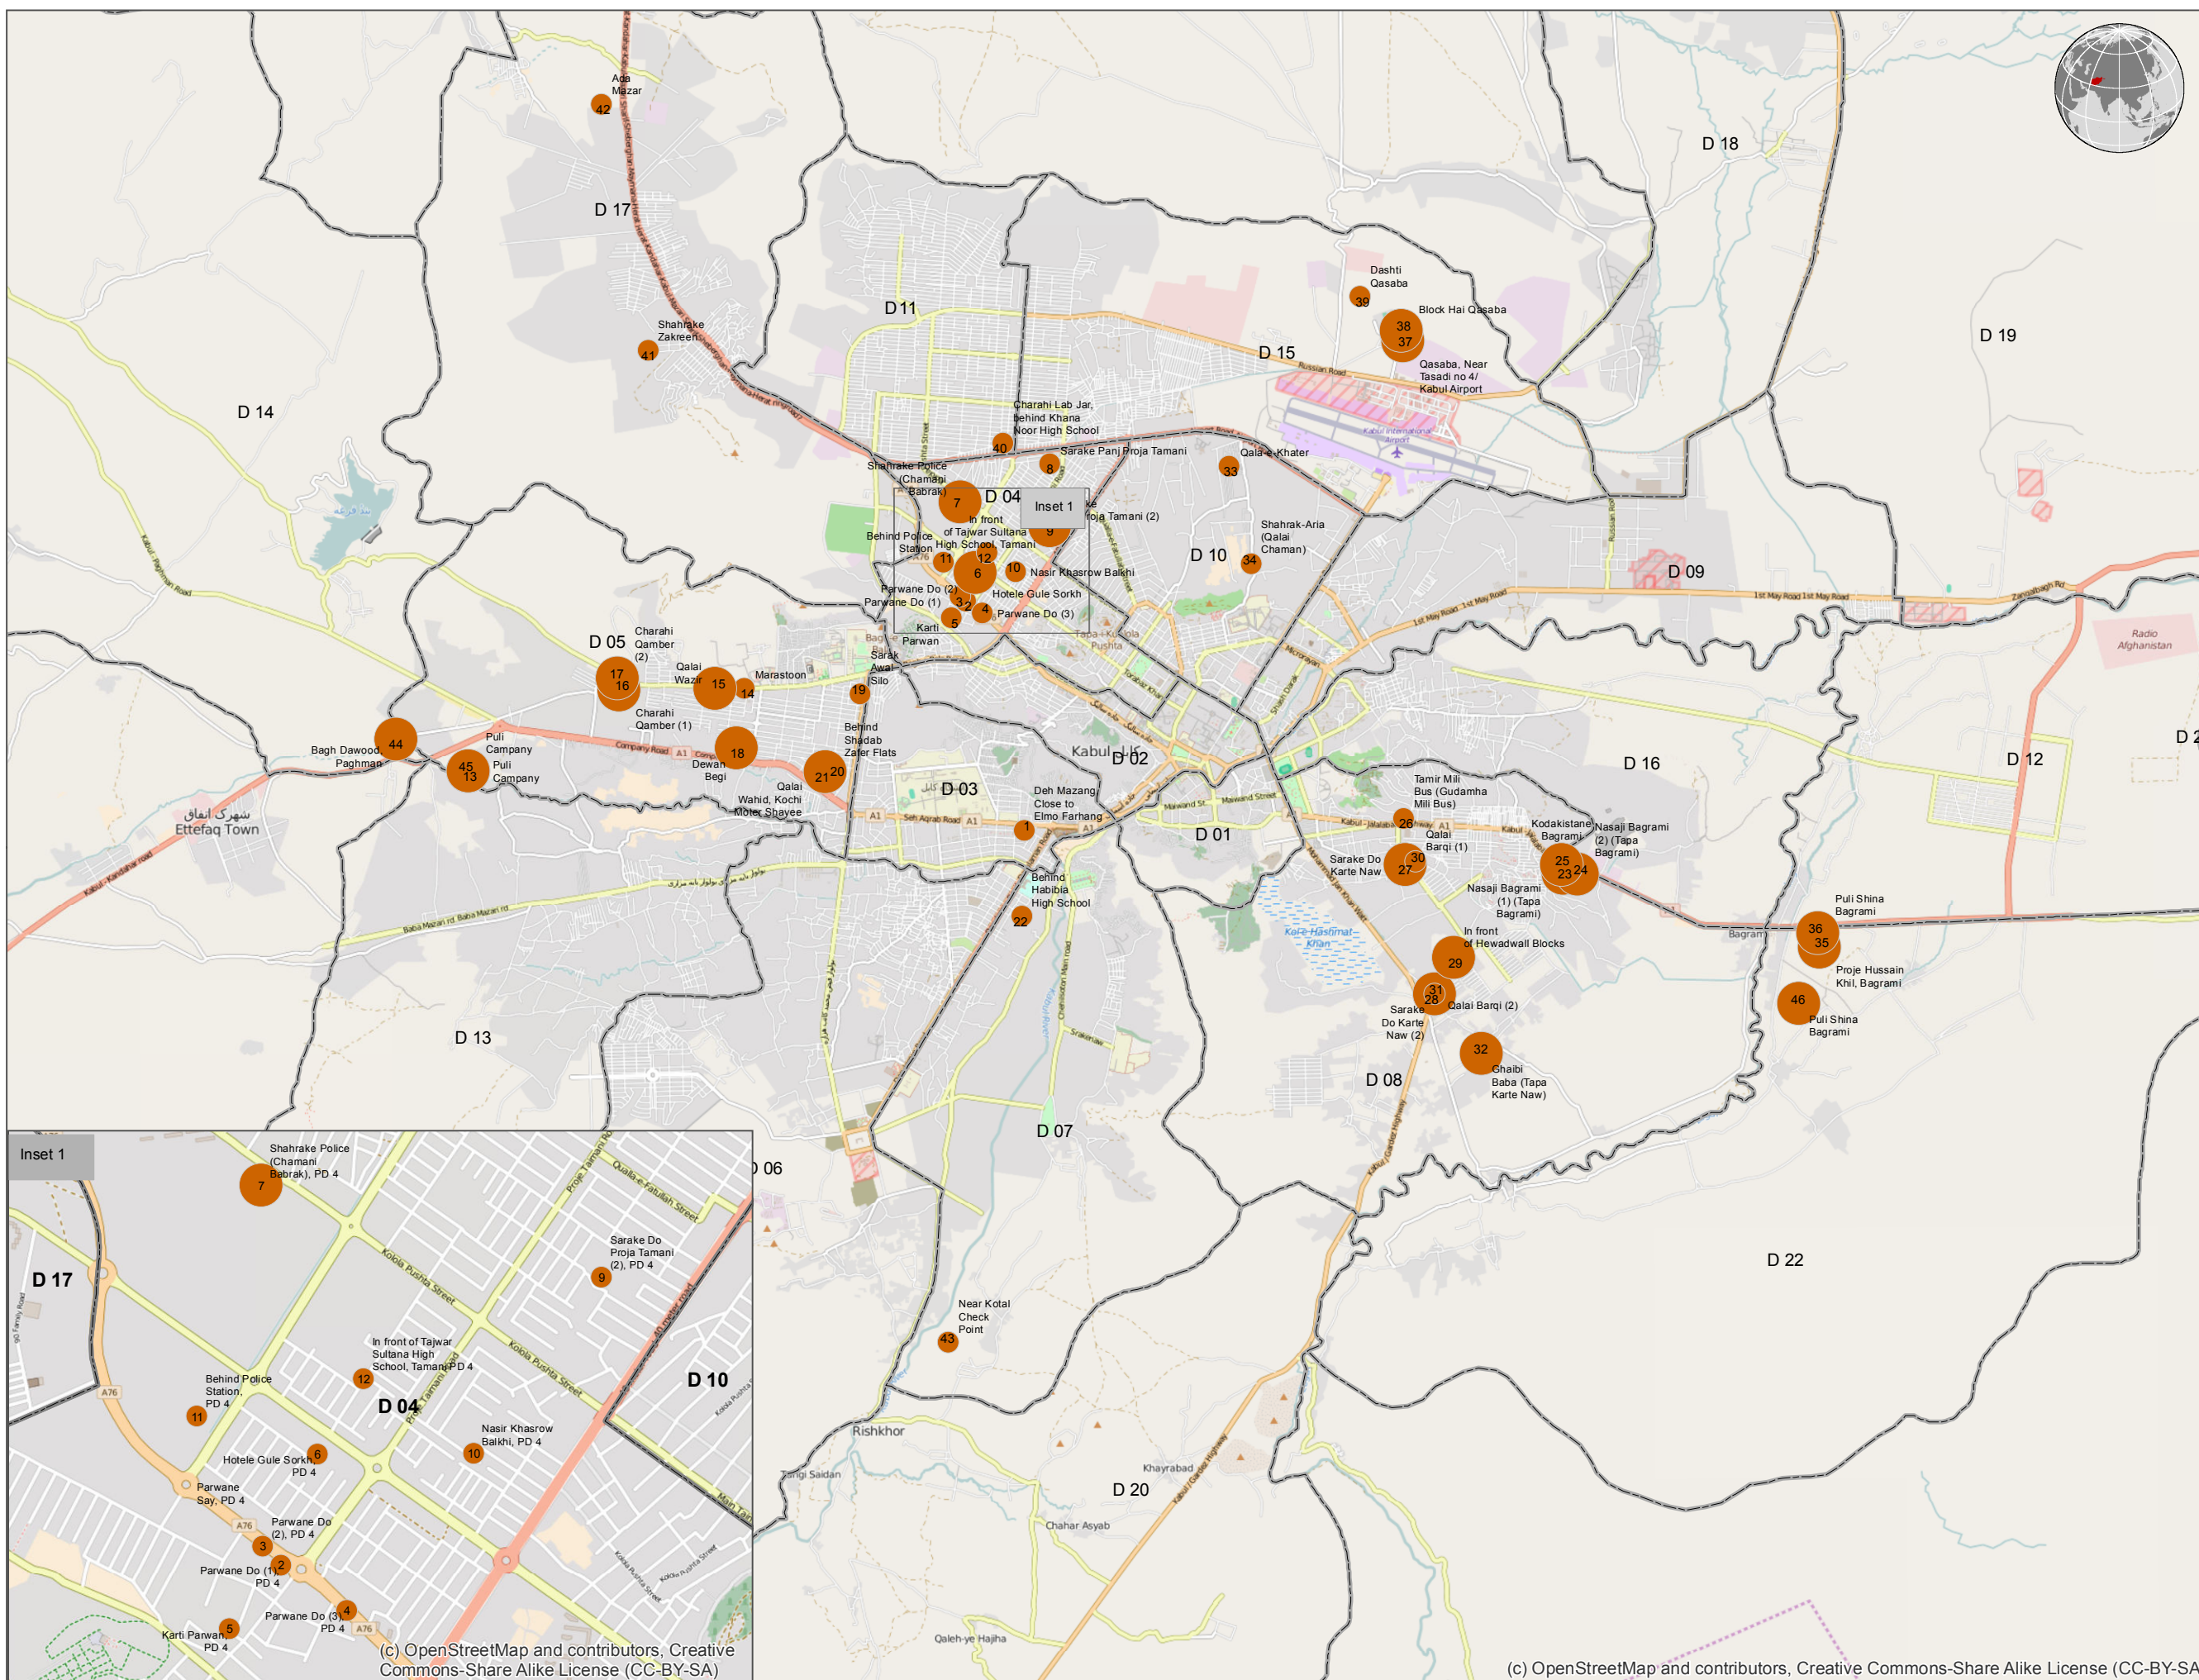

# AFGHANISTAN: Kabul Informal Settlements (KIS)

(as of 04 January 2016)

**Legend**

- Police districts boundary
- Informal Settlement
- (#)** Settlement identifier number. Refer to the column "ID" in the attached table
- Approximate number of individuals**
- ~ 50 to ~ 10,000
- Built-Up Area
- Park or Recreation Area
- Major Road
- Primary Road
- Secondary Road

Date Printed: 14 January 2016 01:03 PM

Data Source(s): AGCHO, AIMS, OpenStreet Map

Projection/Datum: Geographic/WGS-84

Disclaimers:  
The designations employed and the presentation of material on this map do not imply the expression of any opinion whatsoever on the part of the Secretariat of the United Nations concerning the legal status of any country, territory, city or area or of its authorities, or concerning the delimitation of its frontiers or boundaries.