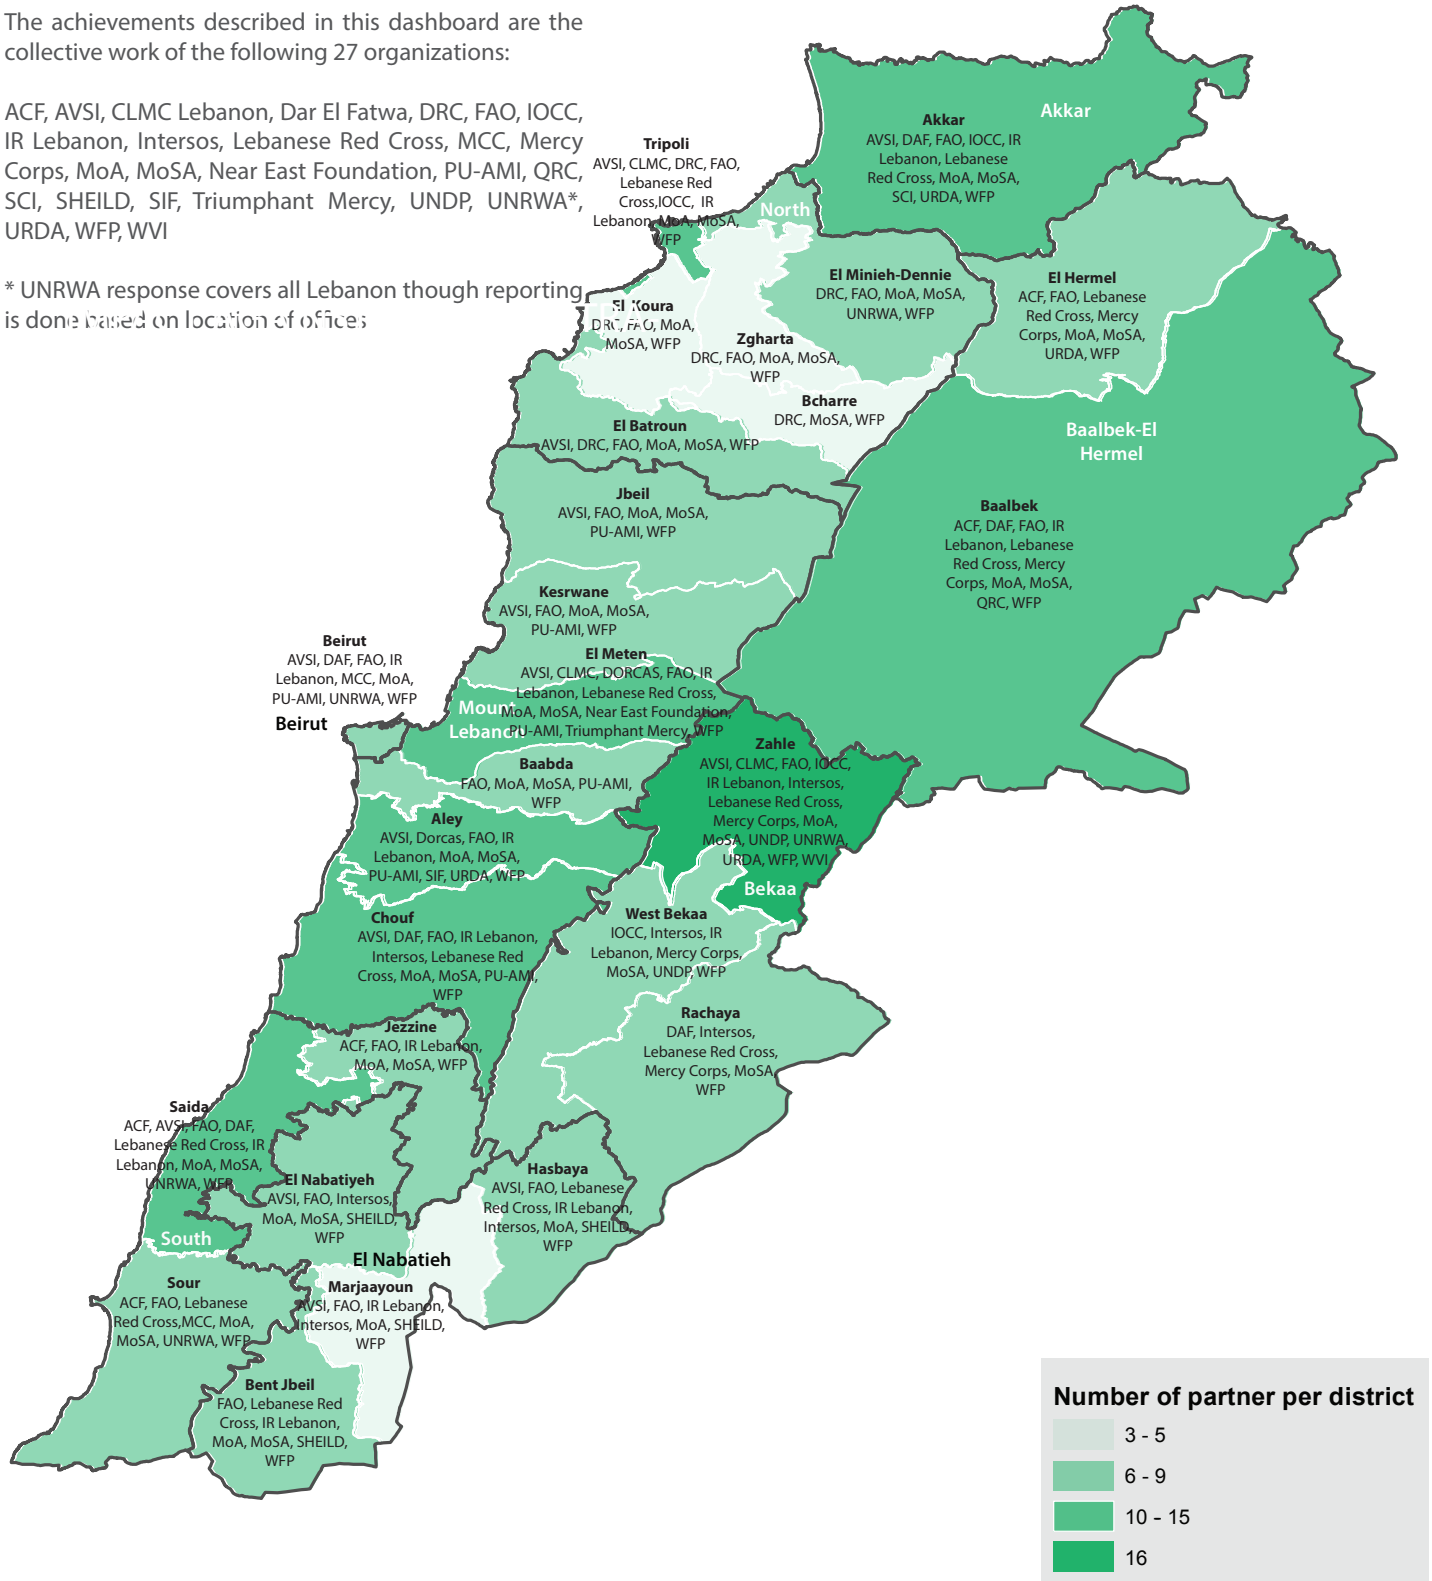

# Organizations per district

The achievements described in this dashboard are the collective work of the following 27 organizations:

ACF, AVSI, CLMC Lebanon, Dar El Fatwa, DRC, FAO, IOCC, IR Lebanon, Intersos, Lebanese Red Cross, MCC, Mercy Corps, MoA, MoSA, Near East Foundation, PU-AMI, QRC, SCI, SHEILD, SIF, Triumphant Mercy, UNDP, UNRWA\*, URDA, WFP, WVI

\* UNRWA response covers all Lebanon though reporting is done based on location of offices

Note: This map has been produced by UNHCR based on maps and material provided by the Government of Lebanon for UNHCR operational purposes. It does not constitute an official United Nations map. The designations employed and the presentation of material on this map do not imply the expression of any opinion whatsoever on the part of the Secretariat of the United Nations concerning the legal status of any country, territory, city or area or of its authorities, or concerning the delimitation of its frontiers or boundaries.