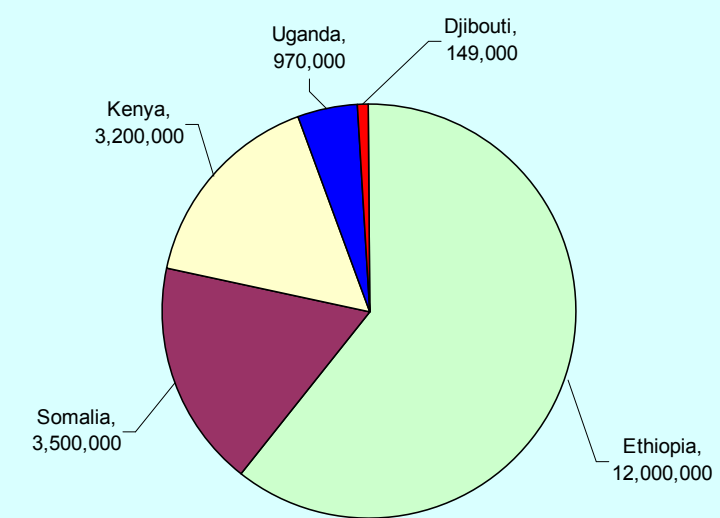

HORN OF AFRICA FOOD SECURITY CONDITIONS: Feb 2009

PEOPLE IN NEED OF IMMEDIATE FOOD AND OTHER ASSISTANCE
Est. 19,819,000

0 150 300 Kms