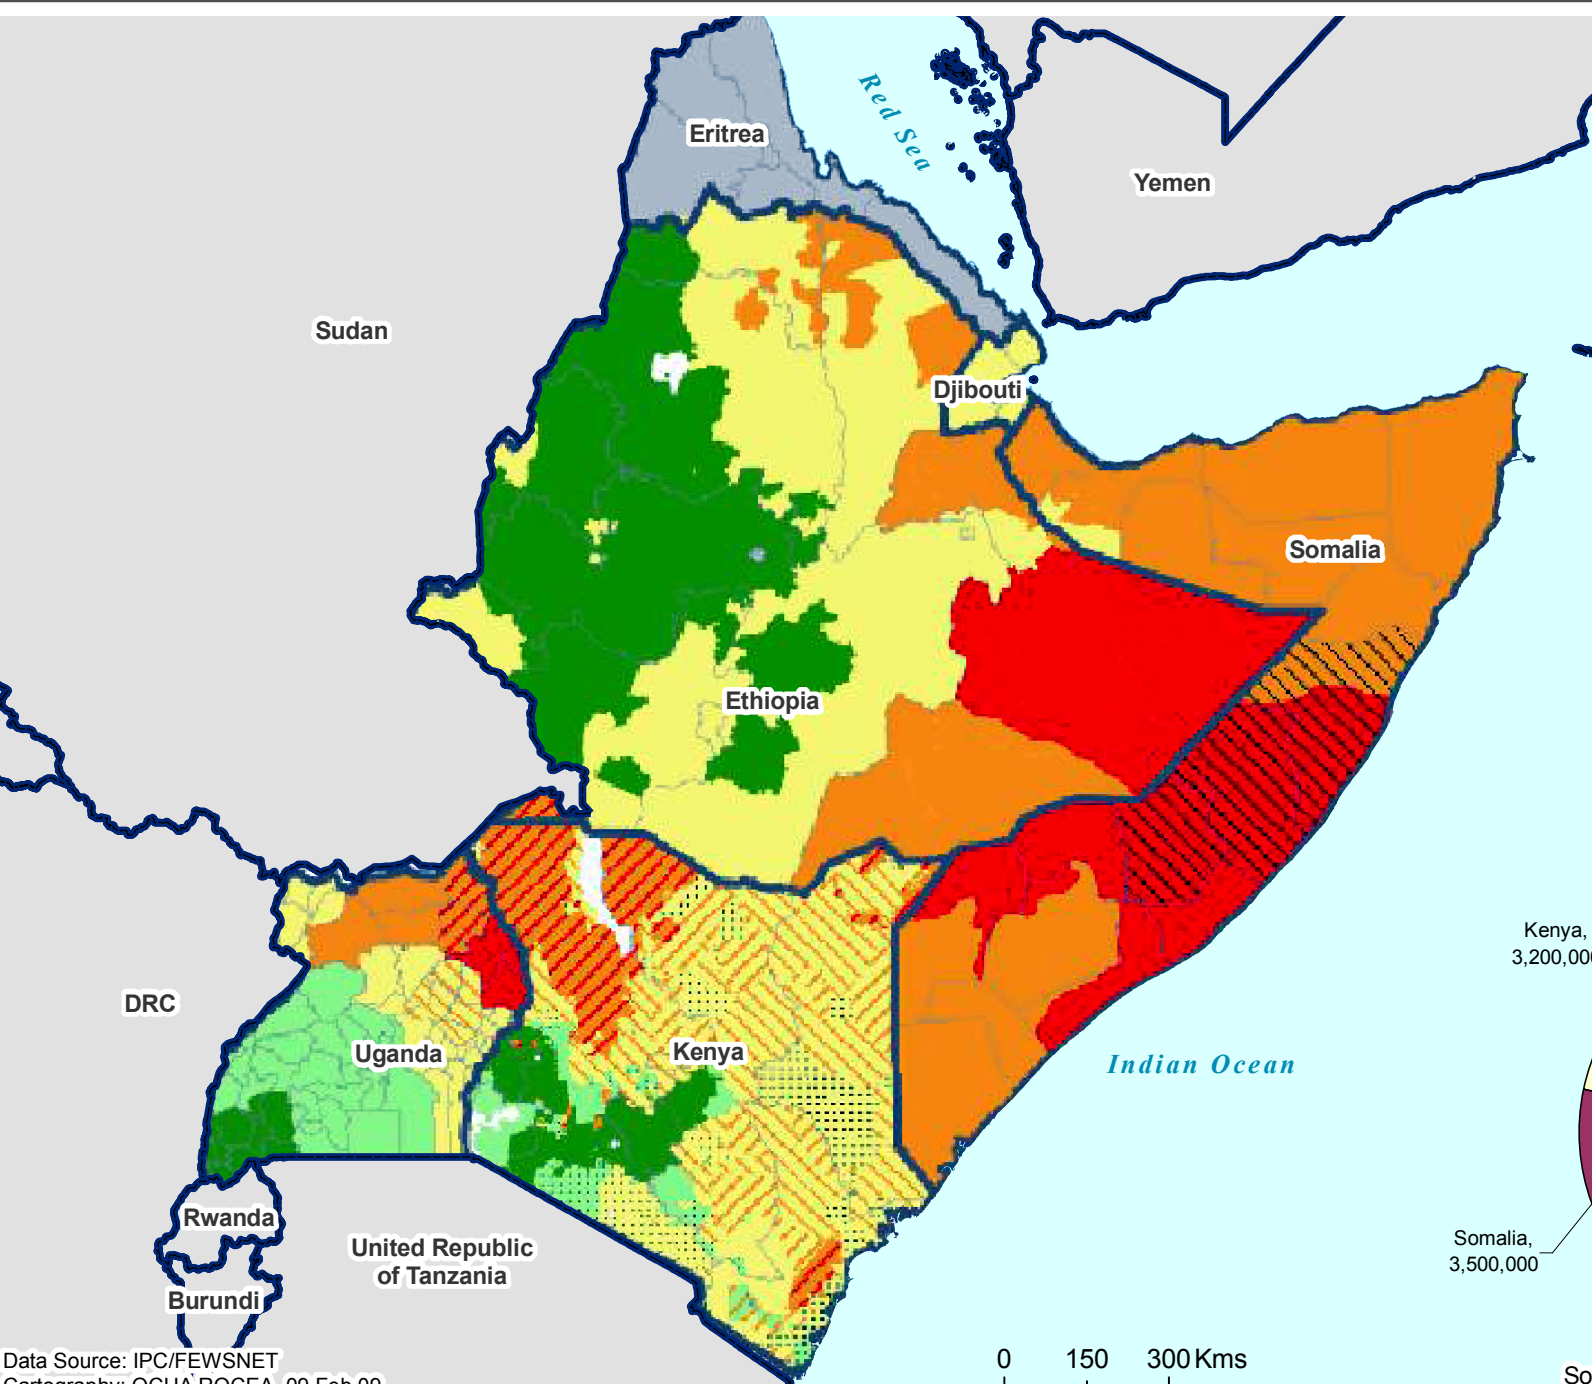

HORN OF AFRICA FOOD SECURITY CONDITIONS: Feb 2009

PEOPLE IN NEED OF IMMEDIATE FOOD AND OTHER ASSISTANCE
Est. 19,819,000

0 150 300 Kms