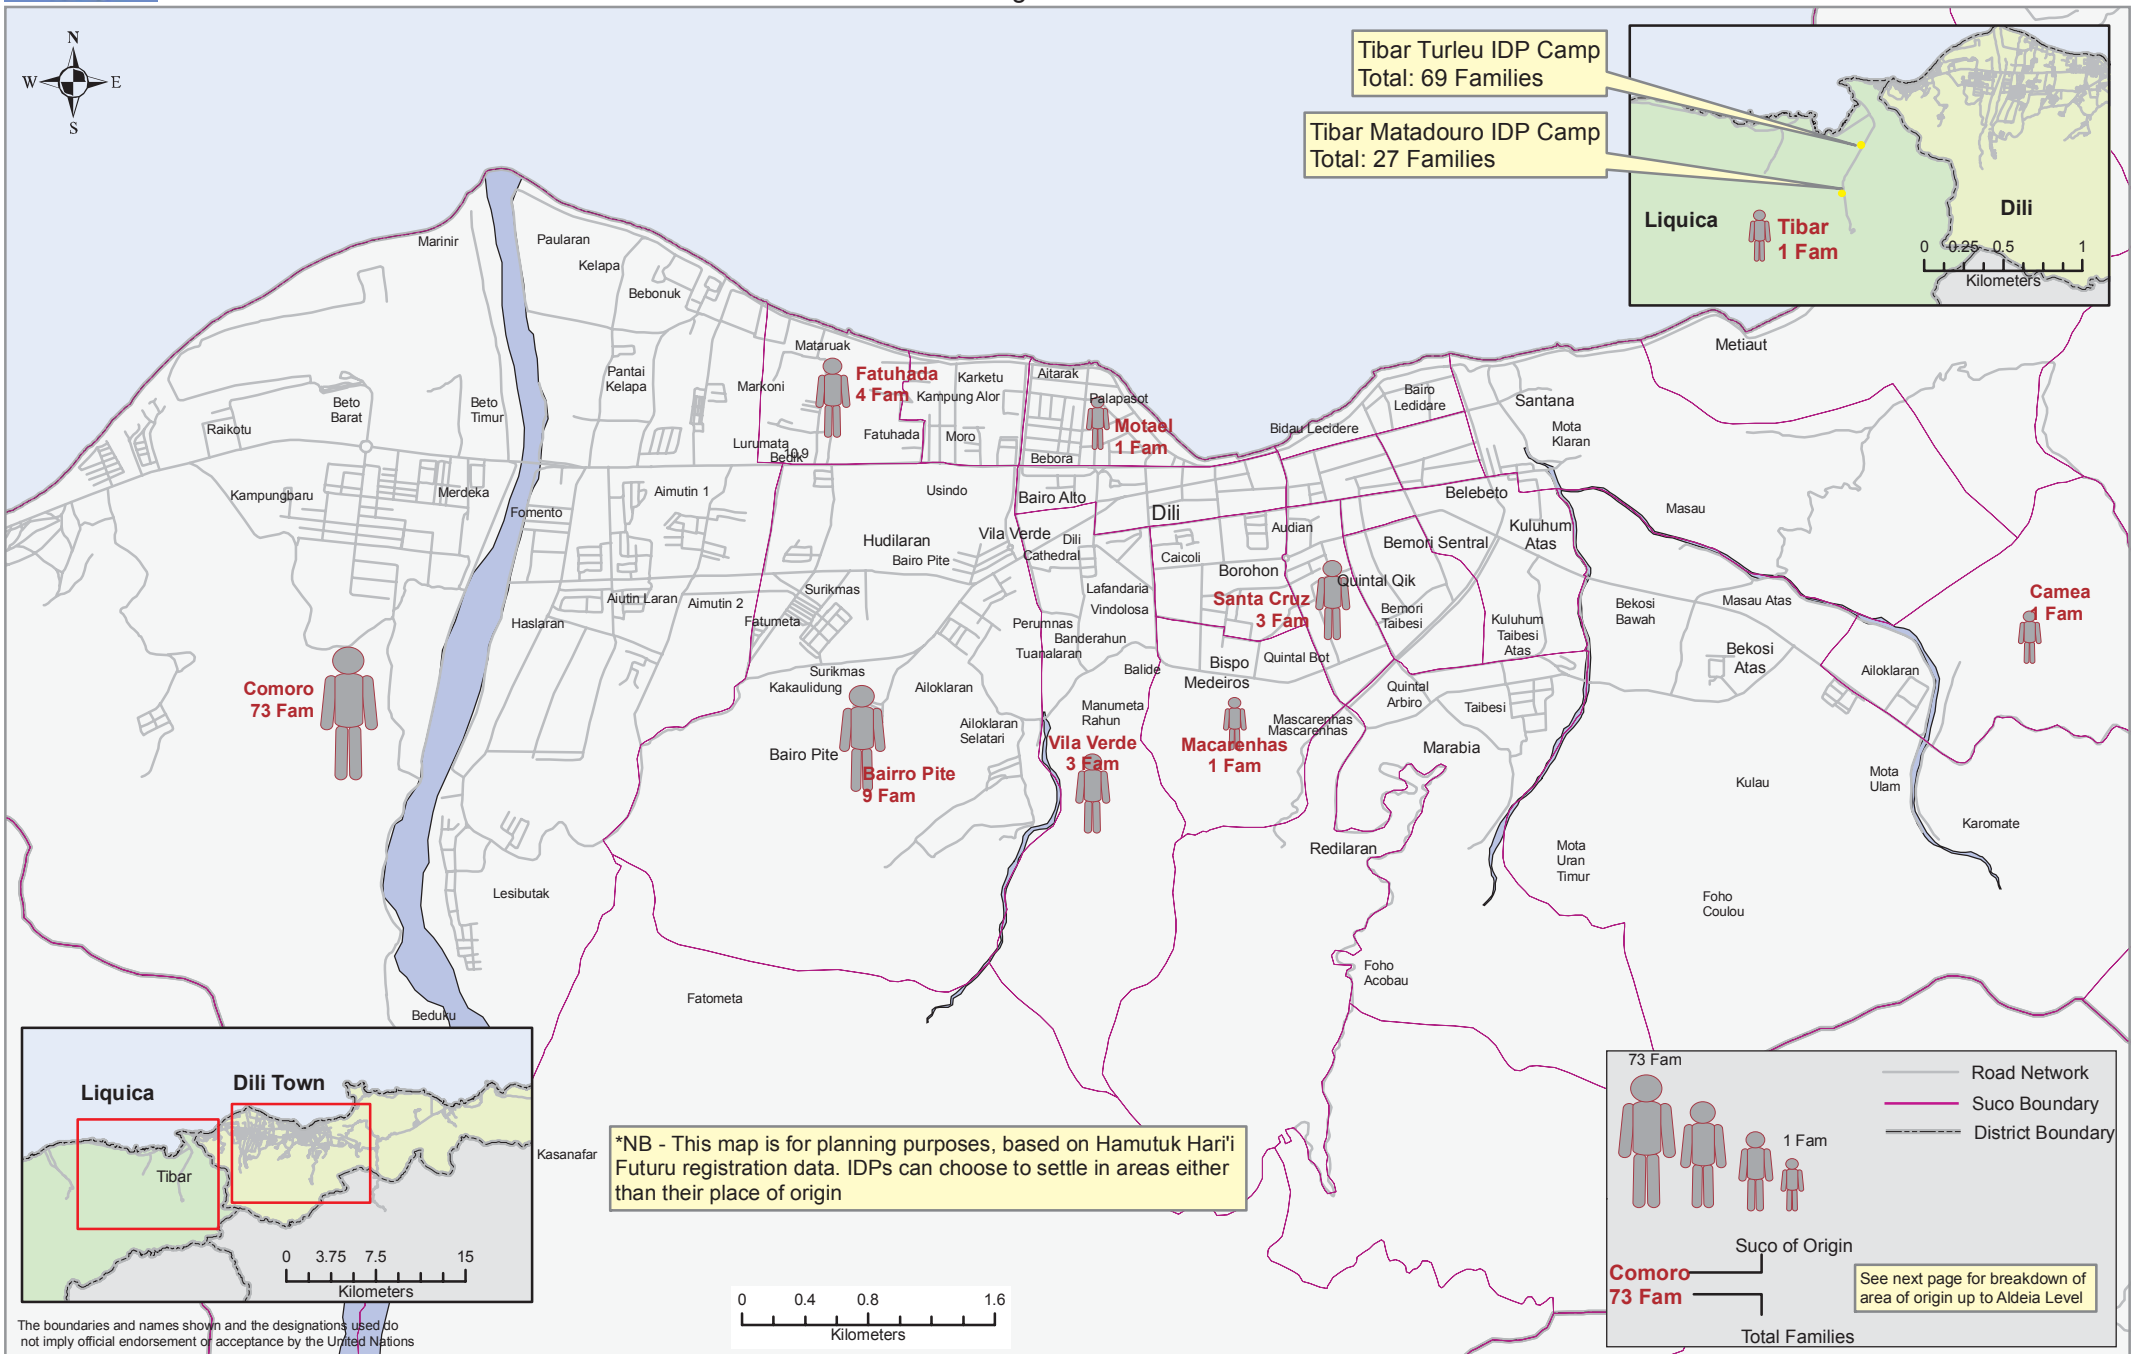

IDPs Areas of Origin - Tibar Turleu and Tibar Matadouro IDP Camps

Based on Information from the Government's Hamutuk Hari'i Futuru Registration Database as of 03 October 2008

The boundaries and names shown and the designations used do not imply official endorsement or acceptance by the United Nations

Areas of Origin IDPs Registered Under the Tibar Turleu and Tibar Matadouro IDP Camps
Based on the Information from Government's Hamutuk Hari'i Futuru Database as of 03 October 2008

Tibar TurLeu IDP Camp				Tibar Matadouro IDP Camp				
Sub Distrito	Suco	Aldeia	Total	Sub Distrito	Suco	Aldeia	Total	
Bazartete	Tibar	Mau-Soi	1	Dom Aleixo	Bairro Pite	Fatumeta	1	
	Tibar Total		1			Moris ba Dame	1	
Bazartete Total		1	Bairro Pite Total			3		
Cristo Rei	Camea	Fatuc Francisco	1		Comoro	20 de Setembro	3	
	Camea Total		1			Hametin IV	1	
Cristo Rei Total		1	Lisbutac			1		
Dom Aleixo	Bairro Pite	Frecat	1			Mata Rua	1	
		Haburas	1			Mate Lahotu BT	1	
		Manleu-Ana	1			Metin I	1	
		Rio de Janeiro	2			Metin II	1	
		We Dalac	1			Metin IV	2	
		Bairro Pite Total	6			Moris Foun	2	
	Comoro	12 de Outubro	4			Ramelau Delta	2	
		20 de Setembro	6		Rosario	2		
		30 de Agosto	3		Comoro Total	17		
		7 de Dezembro	18		Fatuhada	Zero V	1	
		Anin Fuic	2		Fatuhada Total	1		
		Bamera	1	Dom Aleixo Total	21			
		Beto Tasi	4	Nain Feto	Santa Cruz	4 de Setembro	3	
		Mate Lahotu B.T	1	Santa Cruz Total	3			
		Metin I	2	Nain Feto Total	3			
		Moris Foun	1	Vera Cruz	Macarenhas	Manu Cocorec	1	
		Rai Nakdoko	1		Macarenhas Total	1		
		Rosario	13		Motael	Hura	1	
		Comoro Total	56		Motael Total	1		
Fatuhada	Zero I	Vila Verde	Gideon		1			
Fatuhada Total	3	Vila Verde Total	1					
Dom Aleixo Total		65	Vera Cruz Total	3				
Vera Cruz	Vila Verde	Nopen	1	Tibar Matadouro Total				27
	Vila Verde Total	(blank)	1					
Vera Cruz Total		2						
Tibar Turleu Total			69	Grand Total				96