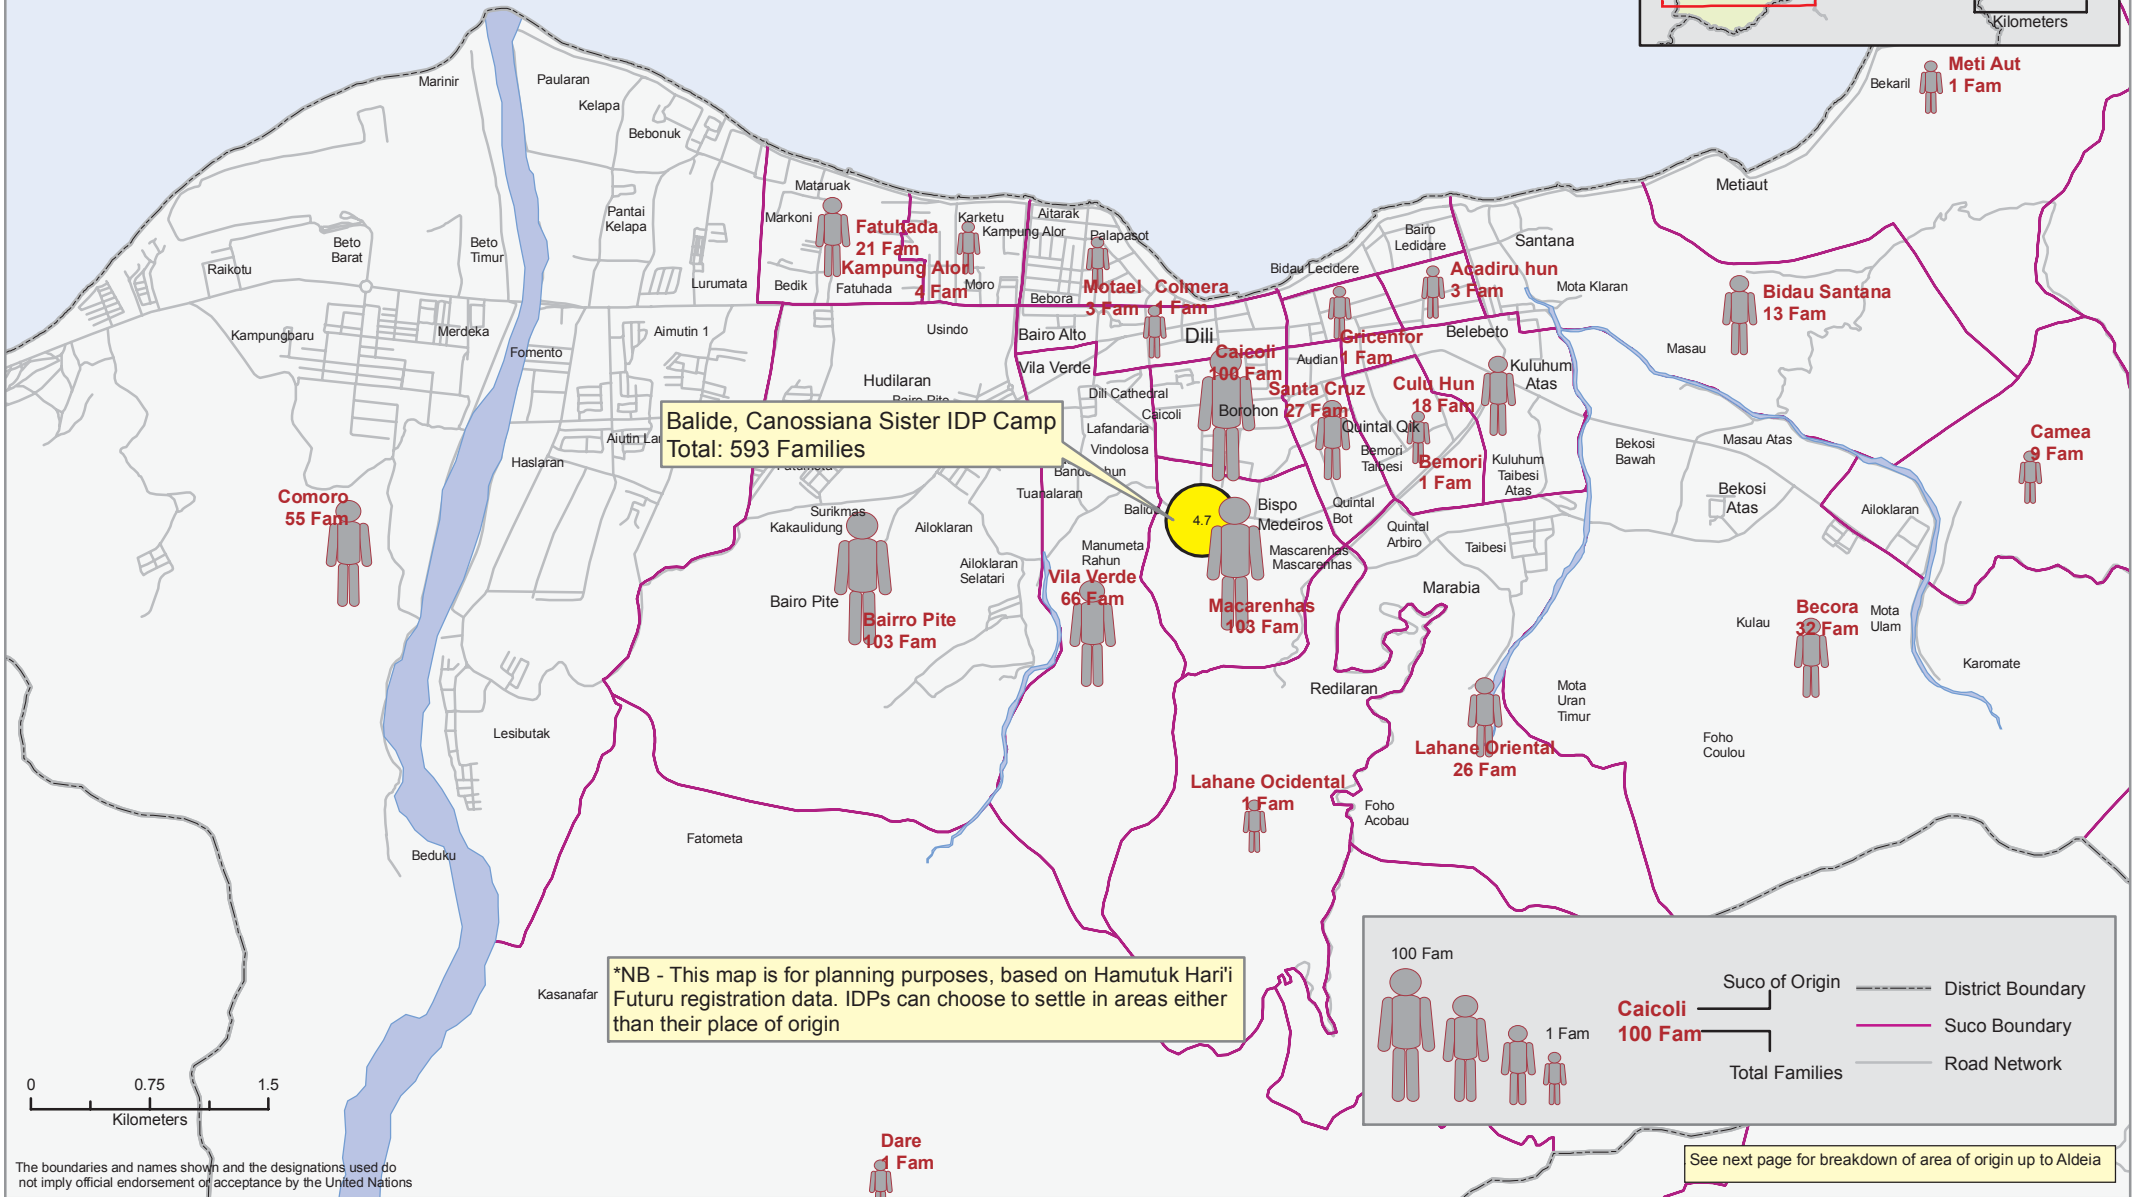

IDPs Areas of Origin (Dili) - Balide, Canossiana Sister IDP Camp

Based on Information from the Government's Hamutuk Hari'i Futuru Registration Database as of 27 October 2008

Areas of Origin IDPs Registered Under the Balide, Canossiana Sister IDP Camp
Based on the information from Government's Hamutuk Hari'i Futuru Database as of 27 October 2008

Sub Distrito	Suco	Aldeia	Total	Sub Distrito	Suco	Aldeia	Total	Sub Distrito	Suco	Aldeia	Total
Cristo Rei	Becora	Becusi atas	1	Dom Aleixo	Bairro Pite	Buca Fini	12	Dom Aleixo	Comoro	Rai Nakdoko	1
		Becusi Centro	1			Frecat	1			Ramelau Delta	3
		Becusi Craic	2			Fuslam	1			Rosario	3
		Caqueo Laran	3			Hale Mutin	6			Sao jose	14
		Carau Mate	7			Hudilaran	1			Terra Santa	4
		Clac Fuic	3			Licarapoma	1			Loro Matan B.T	1
		Culau Laletec	2			Manleu-Ana	2			Mate Lahotu B.T	1
		Macocomate	1			Moris ba Dame	8			Comoro Total	55
		Mota Ulun	12			Mundo Perdido	2		Fatuhada	Zero I	8
	Becora Total	32	Niken			1	Zero II			1	
	Bidau Santana	Bidau Mota Claran	1			Rai Nain	7			Zero III	7
		Hadomi	8			Ramerlau	1			Zero IV	4
		Sagrada Familia	2			Ribeiro Maloa	4			Zero V	1
		Toko Baru	2			Rio de Janeiro	6		Fatuhada Total	21	
	Bidau Santana Total	13	Ruin Naclecar		15	Kampung Alor	Hamahon	3			
	Camea	Bedois	1		T.A.T		1	Aitarac Laran / Anin Fuic	1		
		Caisabe	1		Teki-Teki	7	Kampung Alor Total	4			
		Camea	1		Timor Cmanec	14	Dom Aleixo Total	183			
		Fatuc Francisco	1		We Dalac	3	Nain Feto	Acadiru hun	Bedic	1	
		Has Laran	4		Bairro Pite Total	103			Culuhun de Baixo	1	
		Terminal	1		20 de Setembro	6				Nu'u Badac	1
	Camea Total	9	Comoro		30 de Agosto	1		Acadiru hun Total	3		
	Culu Hun	Antonio Guterres			1	4 de Setembro		1	Bemori	Has Laran	1
		Lao Rai / Caregatiro			14	7 de Dezembro		1	Bemori Total	1	
		Nato			1	Aimutin		2	Gricenfor	Bairro Central	1
		Tane Muto			2	Anin Fuic		1	Gricenfor Total	1	
Culu Hun Total	18	Badiac		1	Lahane Oriental	Alecrin		2			
Hera	Moris Foun	1		Baya Leste		3		Becoe	2		
Hera Total	1	Fomento I		1		Deposito Penal	2				
Meti Aut	17 de Abril	1		Fomentu III		1	Sare	12			
Meti Aut Total	1	Lemocari		2		Temporal	3				
Cristo Rei Total	74	Metin I	1	Tuba Rai	5						
Dom Aleixo	Bairro Pite		2	Metin III	1	Lahane Oriental Total	26				
		5 de Outubro	2	Metin IV	1	Santa Cruz	12 de Novembro	2			
		Avanca	5	Moris Foun	4		25 de Abril	3			
		Bitu-Ba	1	Rai Nain	1		4 de Setembro	7