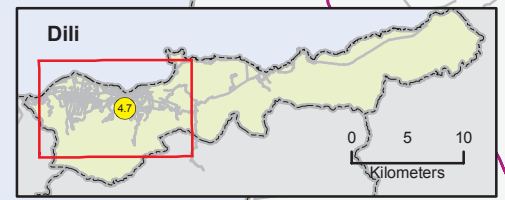

IDPs Areas of Origin (Dili) - Balide, Canossiana Sister IDP Camp

Based on Information from the Government's Hamutuk Hari'i Futuru Registration Database as of 27 October 2008

Areas of Origin IDPs Registered Under the Balide, Canossiana Sister IDP Camp
Based on the information from Government's Hamutuk Hari'i Futuru Database as of 27 October 2008

Sub Distrito	Suco	Aldeia	Total	Sub Distrito	Suco	Aldeia	Total	Sub Distrito	Suco	Aldeia	Total
Cristo Rei	Becora	Becusi atas	1	Dom Aleixo	Bairro Pite	Buca Fini	12	Dom Aleixo	Comoro	Rai Nakdoko	1
		Becusi Centro	1			Frecat	1			Ramelau Delta	3
		Becusi Craic	2			Fuslam	1			Rosario	3
		Caqueo Laran	3			Hale Mutin	6			Sao jose	14
		Carau Mate	7			Hudilaran	1			Terra Santa	4
		Clac Fuic	3			Licarapoma	1			Loro Matan B.T	1
		Culau Laletec	2			Manleu-Ana	2			Mate Lahotu B.T	1
		Macocomate	1			Moris ba Dame	8			Comoro Total	55
		Mota Ulun	12			Mundo Perdido	2		Fatuhada	Zero I	8
	Becora Total	32	Niken			1	Zero II			1	
	Bidau Santana	Bidau Mota Claran	1			Rai Nain	7			Zero III	7
		Hadomi	8			Ramerlau	1			Zero IV	4
		Sagrada Familia	2			Ribeiro Maloa	4			Zero V	1
		Toko Baru	2			Rio de Janeiro	6		Fatuhada Total	21	
	Bidau Santana Total	13	Ruin Naclecar		15	Kampung Alor	Hamahon	3			
	Camea	Bedois	1		T.A.T		1	Aitarac Laran / Anin Fuic	1		
		Caisabe	1		Teki-Teki	7	Kampung Alor Total	4			
		Camea	1		Timor Cmanec	14	Dom Aleixo Total	183			
		Fatuc Francisco	1		We Dalac	3	Nain Feto	Acadiru hun	Bedic	1	
		Has Laran	4		Bairro Pite Total	103			Culuhun de Baixo	1	
		Terminal	1		20 de Setembro	6				Nu'u Badac	1
	Camea Total	9	Comoro		30 de Agosto	1		Acadiru hun Total	3		
	Culu Hun	Antonio Guterres			1	4 de Setembro		1	Bemori	Has Laran	1
		Lao Rai / Caregatiro			14	7 de Dezembro		1	Bemori Total	1	
		Nato			1	Aimutin		2	Gricenfor	Bairro Central	1
		Tane Muto			2	Anin Fuic		1	Gricenfor Total	1	
Culu Hun Total	18	Badiac		1	Lahane Oriental	Alecrin		2			
Hera	Moris Foun	1		Baya Leste		3		Becoe	2		
Hera Total	1	Fomento I		1		Deposito Penal	2				
Meti Aut	17 de Abril	1		Fomentu III		1	Sare	12			
Meti Aut Total	1	Lemocari		2		Temporal	3				
Cristo Rei Total	74	Metin I	1	Tuba Rai	5						
Dom Aleixo	Bairro Pite		2	Metin III	1	Lahane Oriental Total	26				
		5 de Outubro	2	Metin IV	1	Santa Cruz	12 de Novembro	2			
		Avanca	5	Moris Foun	4		25 de Abril	3			
		Bitu-Ba	1	Rai Nain	1		4 de Setembro	7