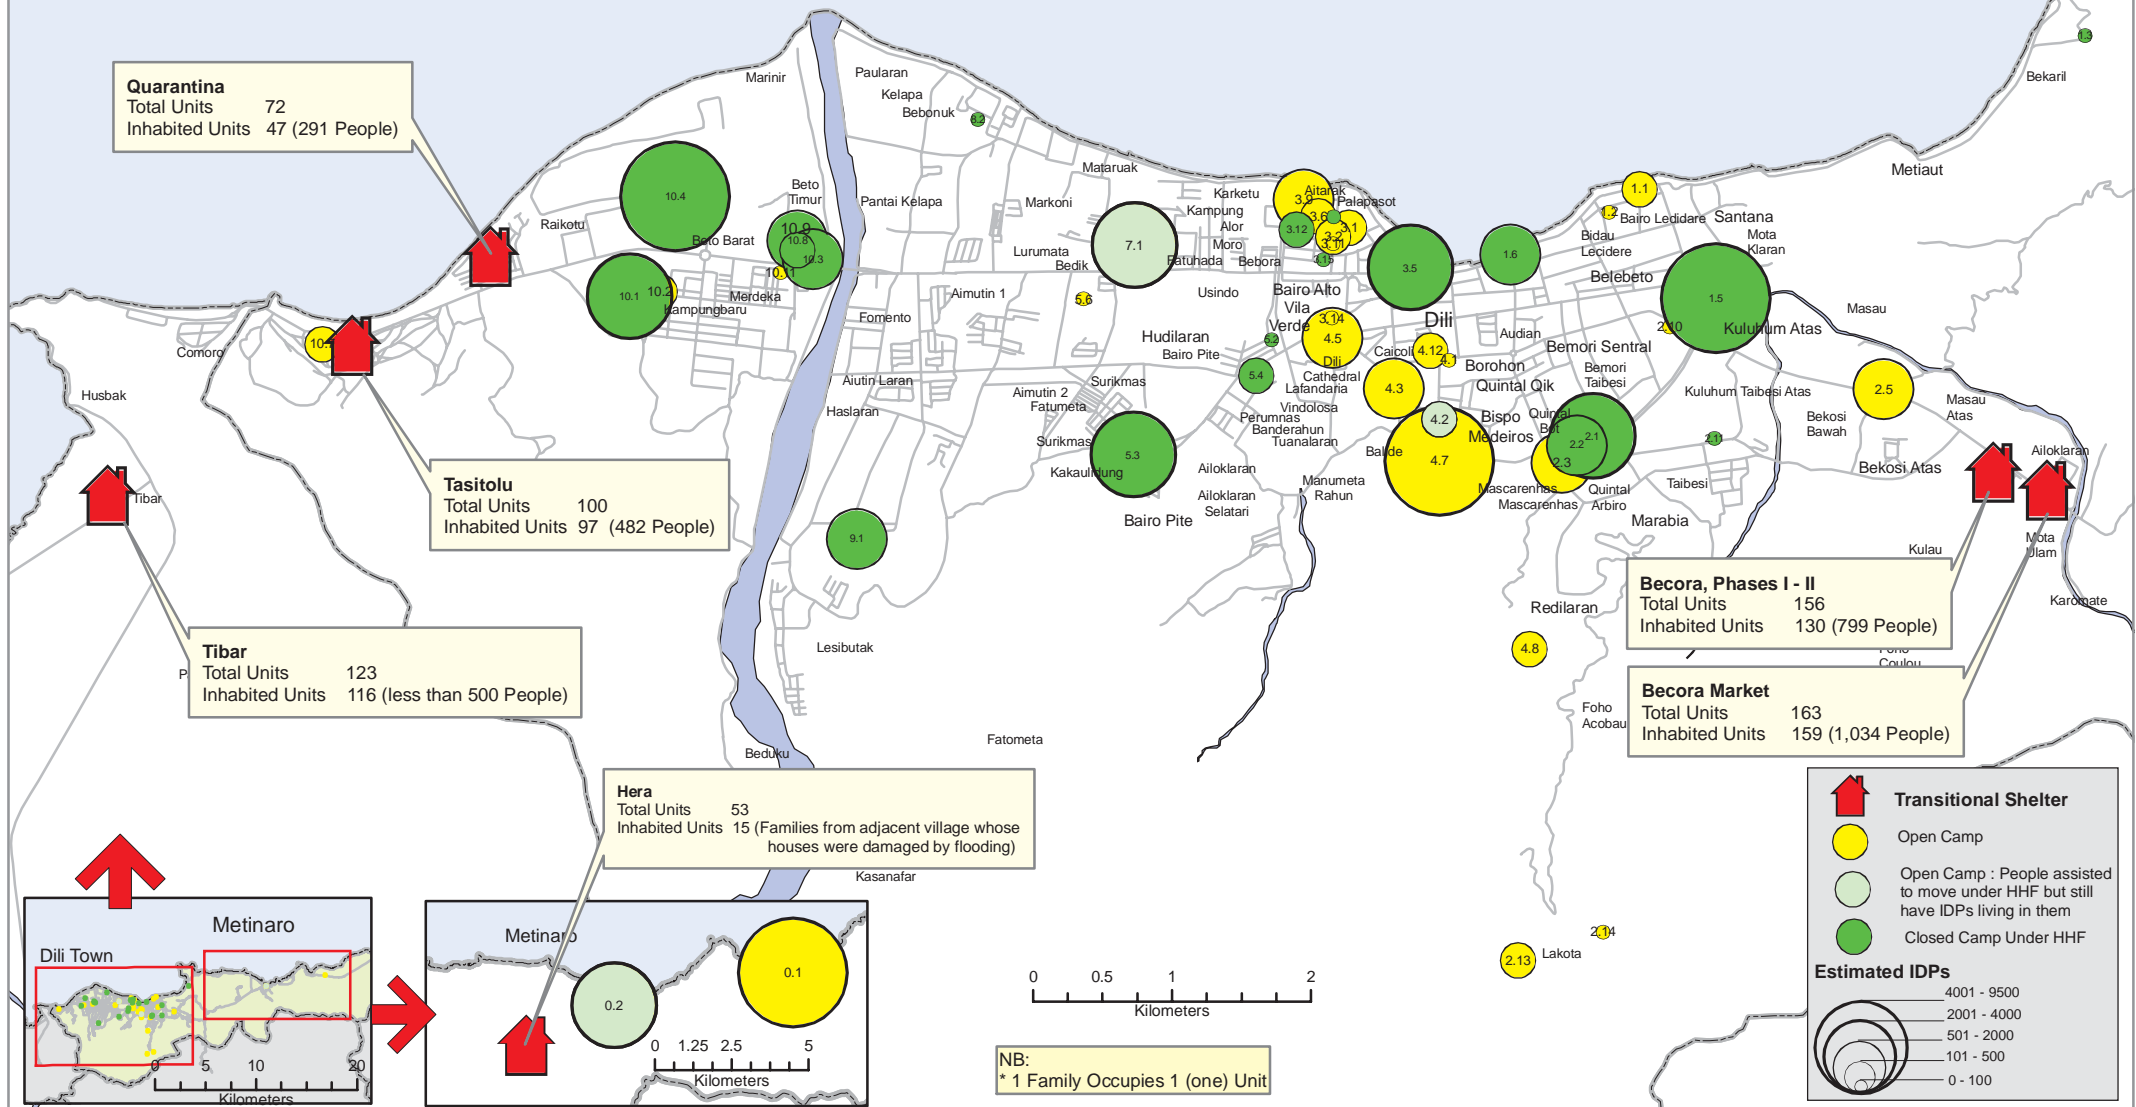

# Existing IDP Camps and Transitional Shelter Sites in Dili as of 22 September 2008

Issued: 23 September 2008

Total Families assisted to move under HHF	6,900
Number of Families entered in HHF Database	9,800
Total Registered IDP Families under the HHF (estimate)	16,000 (10,000 from IDP camps, 6,000 from host families)

Camps Closed to date under the HHF in Dili (Main Camps Closed displayed below)	23
--	----

Existing Transitional Shelter Sites	6
Total Units Built	667
* Inhabited Units	549 (3,196 people)
Empty Units	118
Percentage of Units Inhabited	82.3%

Source: IDP figures from existing camp management structures based on Feb 08 food recipients  
Movement Figures from the Ministry of Social Solidarity, Transitional Shelter Information from the Norwegian Refugee Council.

The boundaries and names shown and the designations used do not imply official endorsement or acceptance by the United Nations