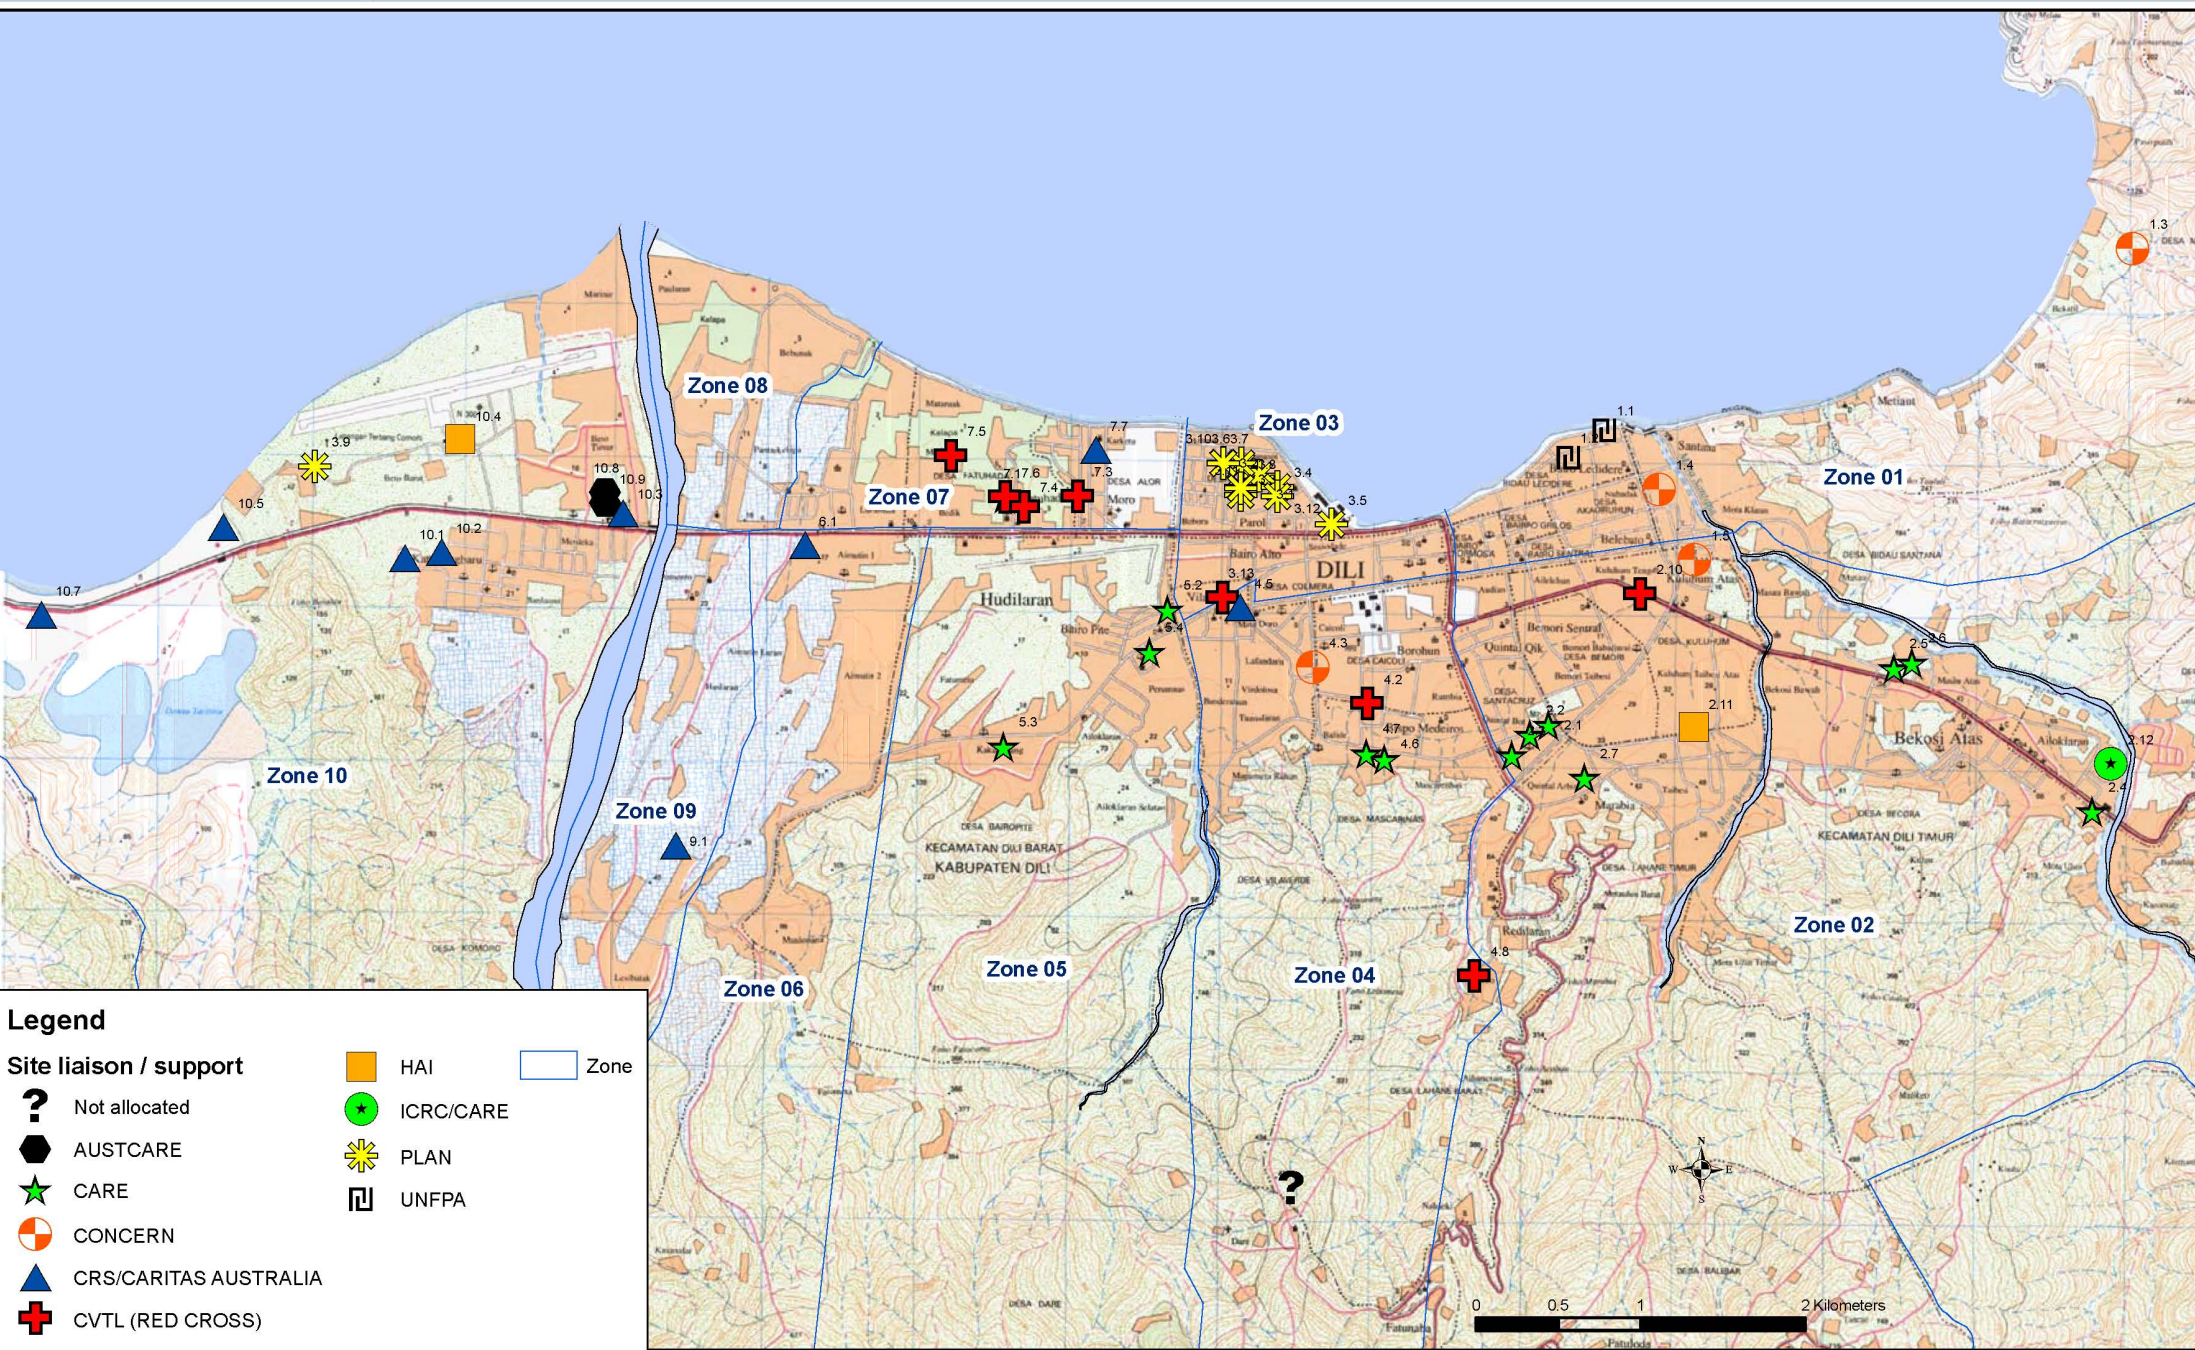

Distribution of SLS in IDP Camps - Dili as of 13 June 2006

The boundaries and names shown and the designations used on this map do not imply official endorsement or acceptance by the United Nations

Cartography: Ocha Timor-Leste, 13 June 2006