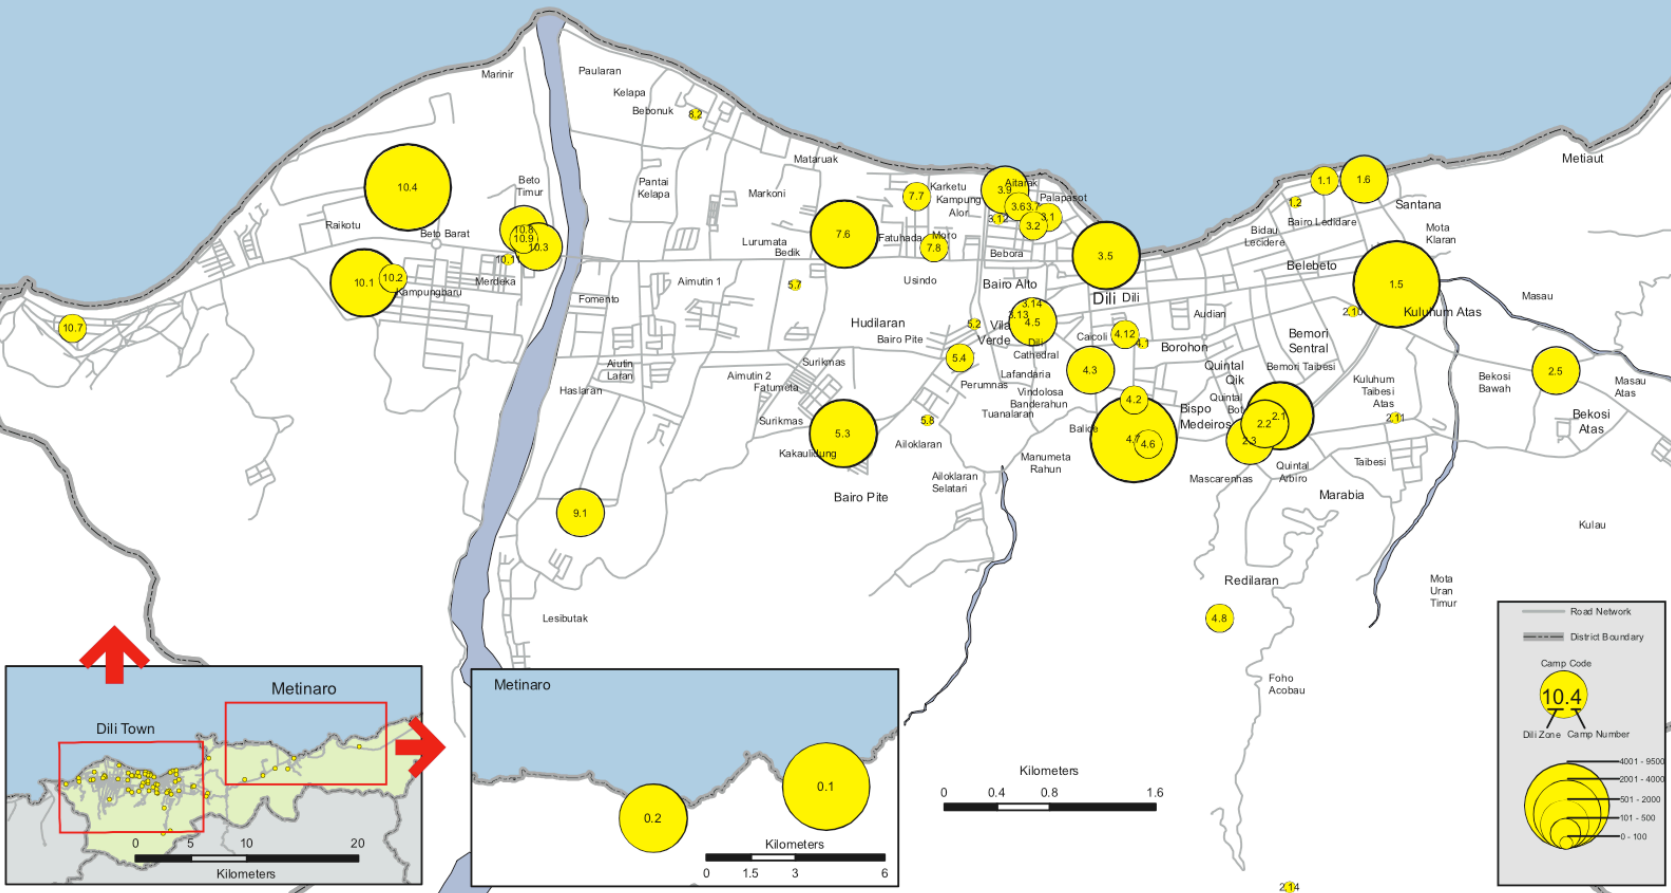

Indication of IDP Camp Populations in Dili, Based on September 2007 Food Aid Recipients

Estimated Total Number of IDPs in Timor-Leste	: 100,000
Minimum Estimated Number of IDPs in Dili	: 30,000
Caseload of Food Aid Recipients in Dili	: 69,000
Number of Camps in Dili	: 53

Legend:

- Road Network
- District Boundary
- Camp Code
- Dili Zone - Camp Number

Scale: 0 - 1000 (Camp Number)

Scale: 0 - 6 (Kilometers)