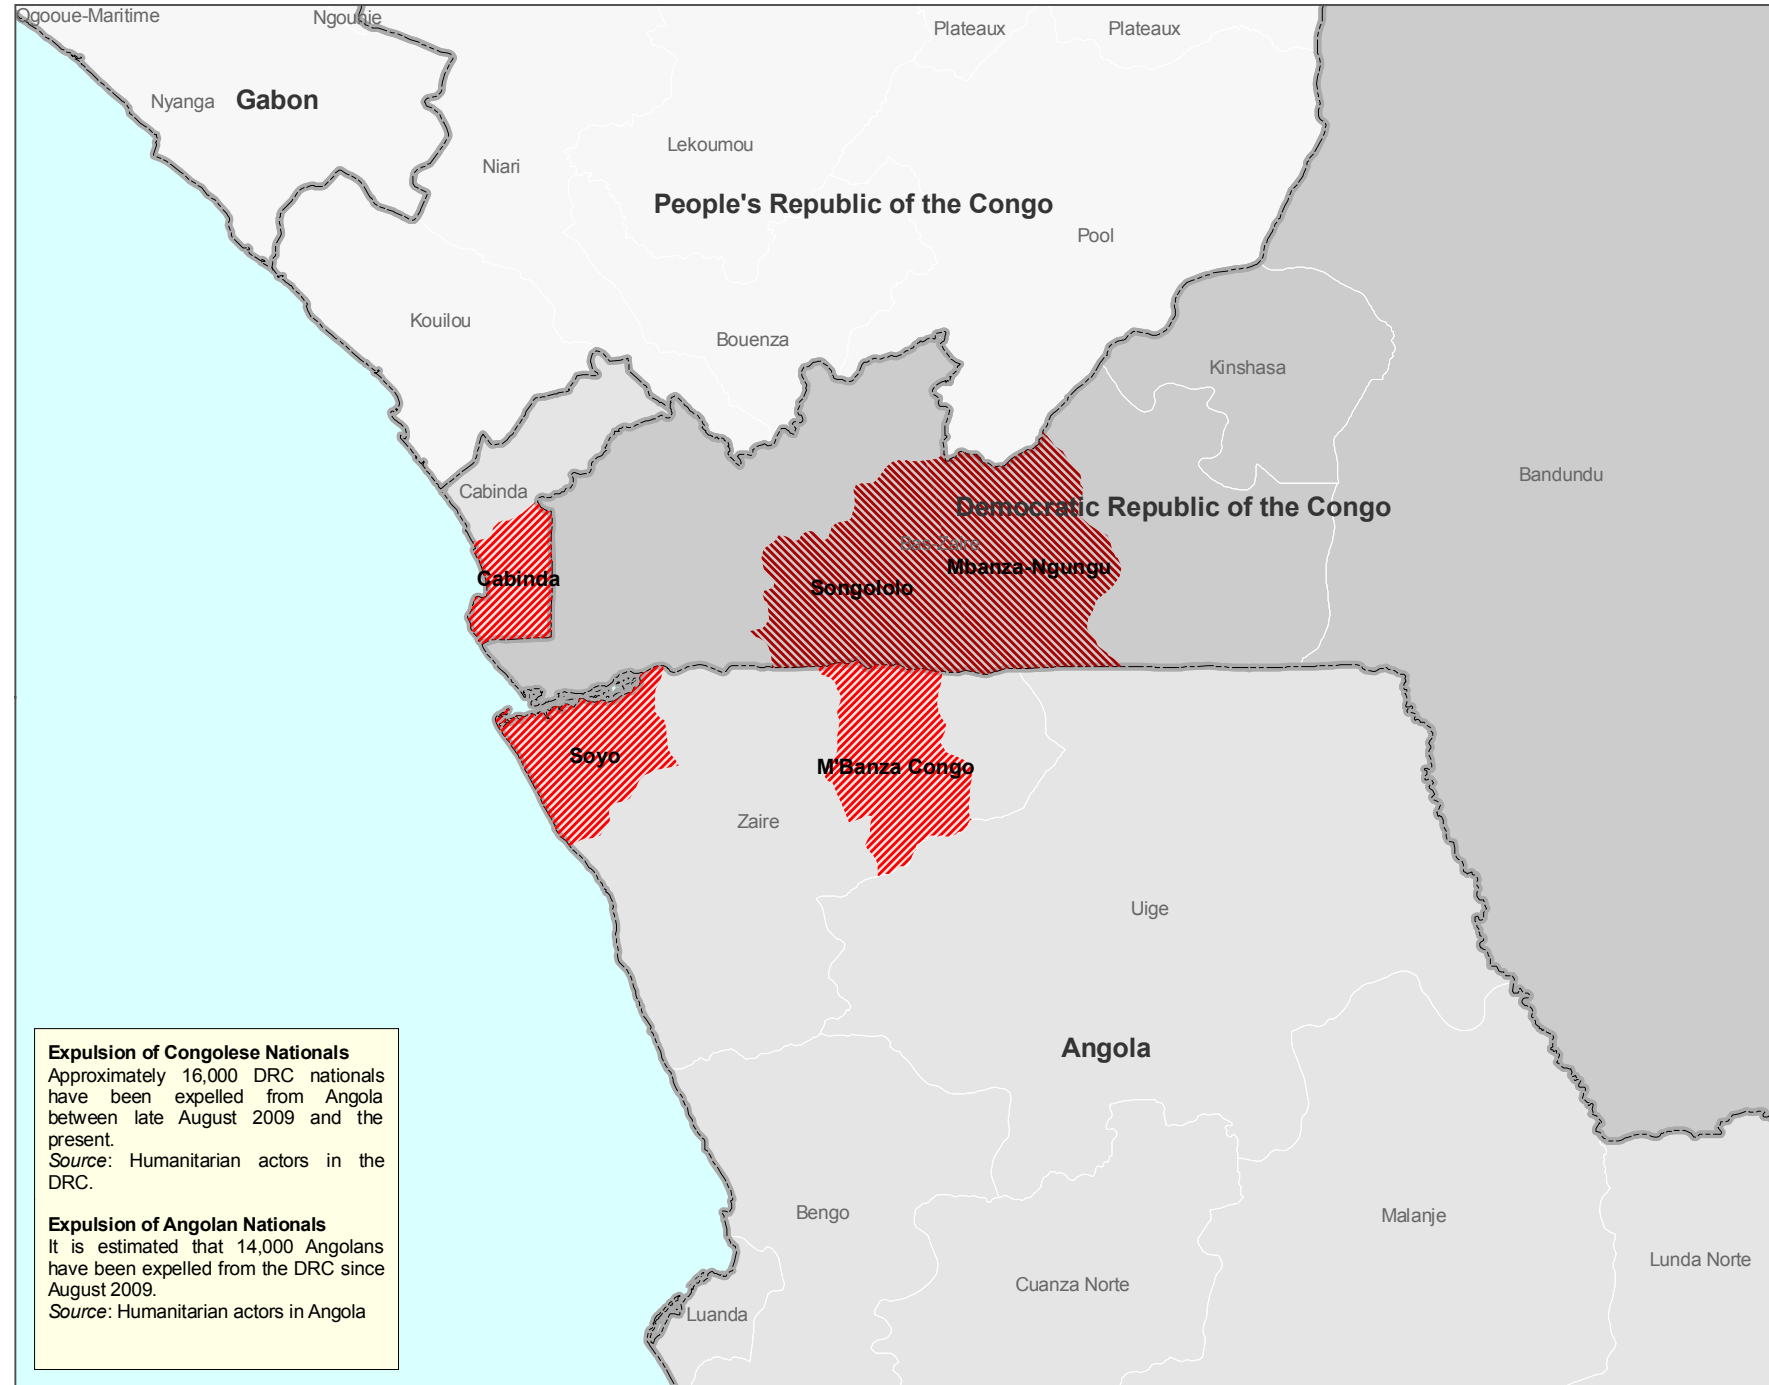

Angola - Democratic Republic of Congo Expulsions

as of 09 October 2009

Map ID: ROSA120v01_Angola DRC Expulsions_A4

GLIDE Number: N/A
Creation Date: 09-10-2009
Projection/Datum: WGS84
Web Resources: <http://ochaonline.un.org/rosa>
Nominal Scale at A4 paper size: 1:4,000,000

Map data source(s):
Administrative Boundaries - FAO,
MINARS, UNHCR Angola

Legend

- International Boundary
- ▨ Area where Congolese Nationals have been expelled
- ▨ Area where Angolan Nationals have been expelled

Expulsion of Congolese Nationals
Approximately 16,000 DRC nationals have been expelled from Angola between late August 2009 and the present.
Source: Humanitarian actors in the DRC.

Expulsion of Angolan Nationals
It is estimated that 14,000 Angolans have been expelled from the DRC since August 2009.
Source: Humanitarian actors in Angola