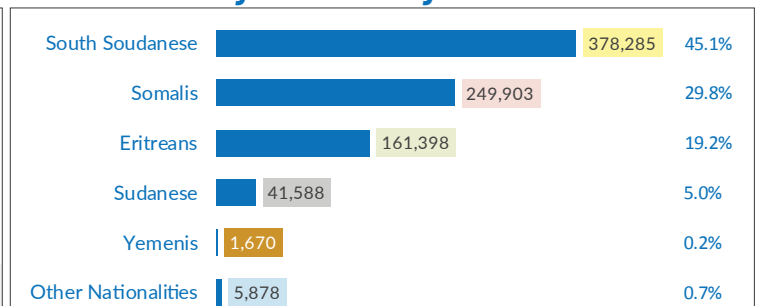

Breakdown by nationality