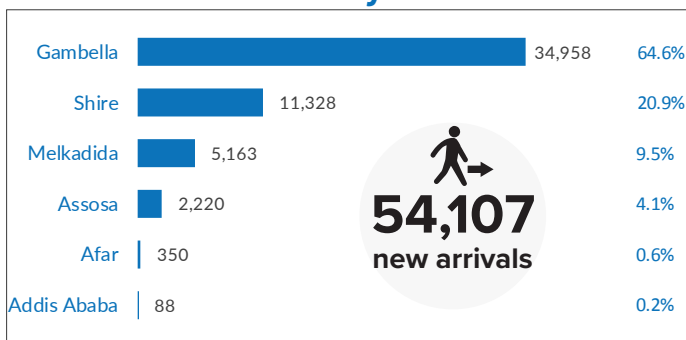

New arrivals trends by location | 2017