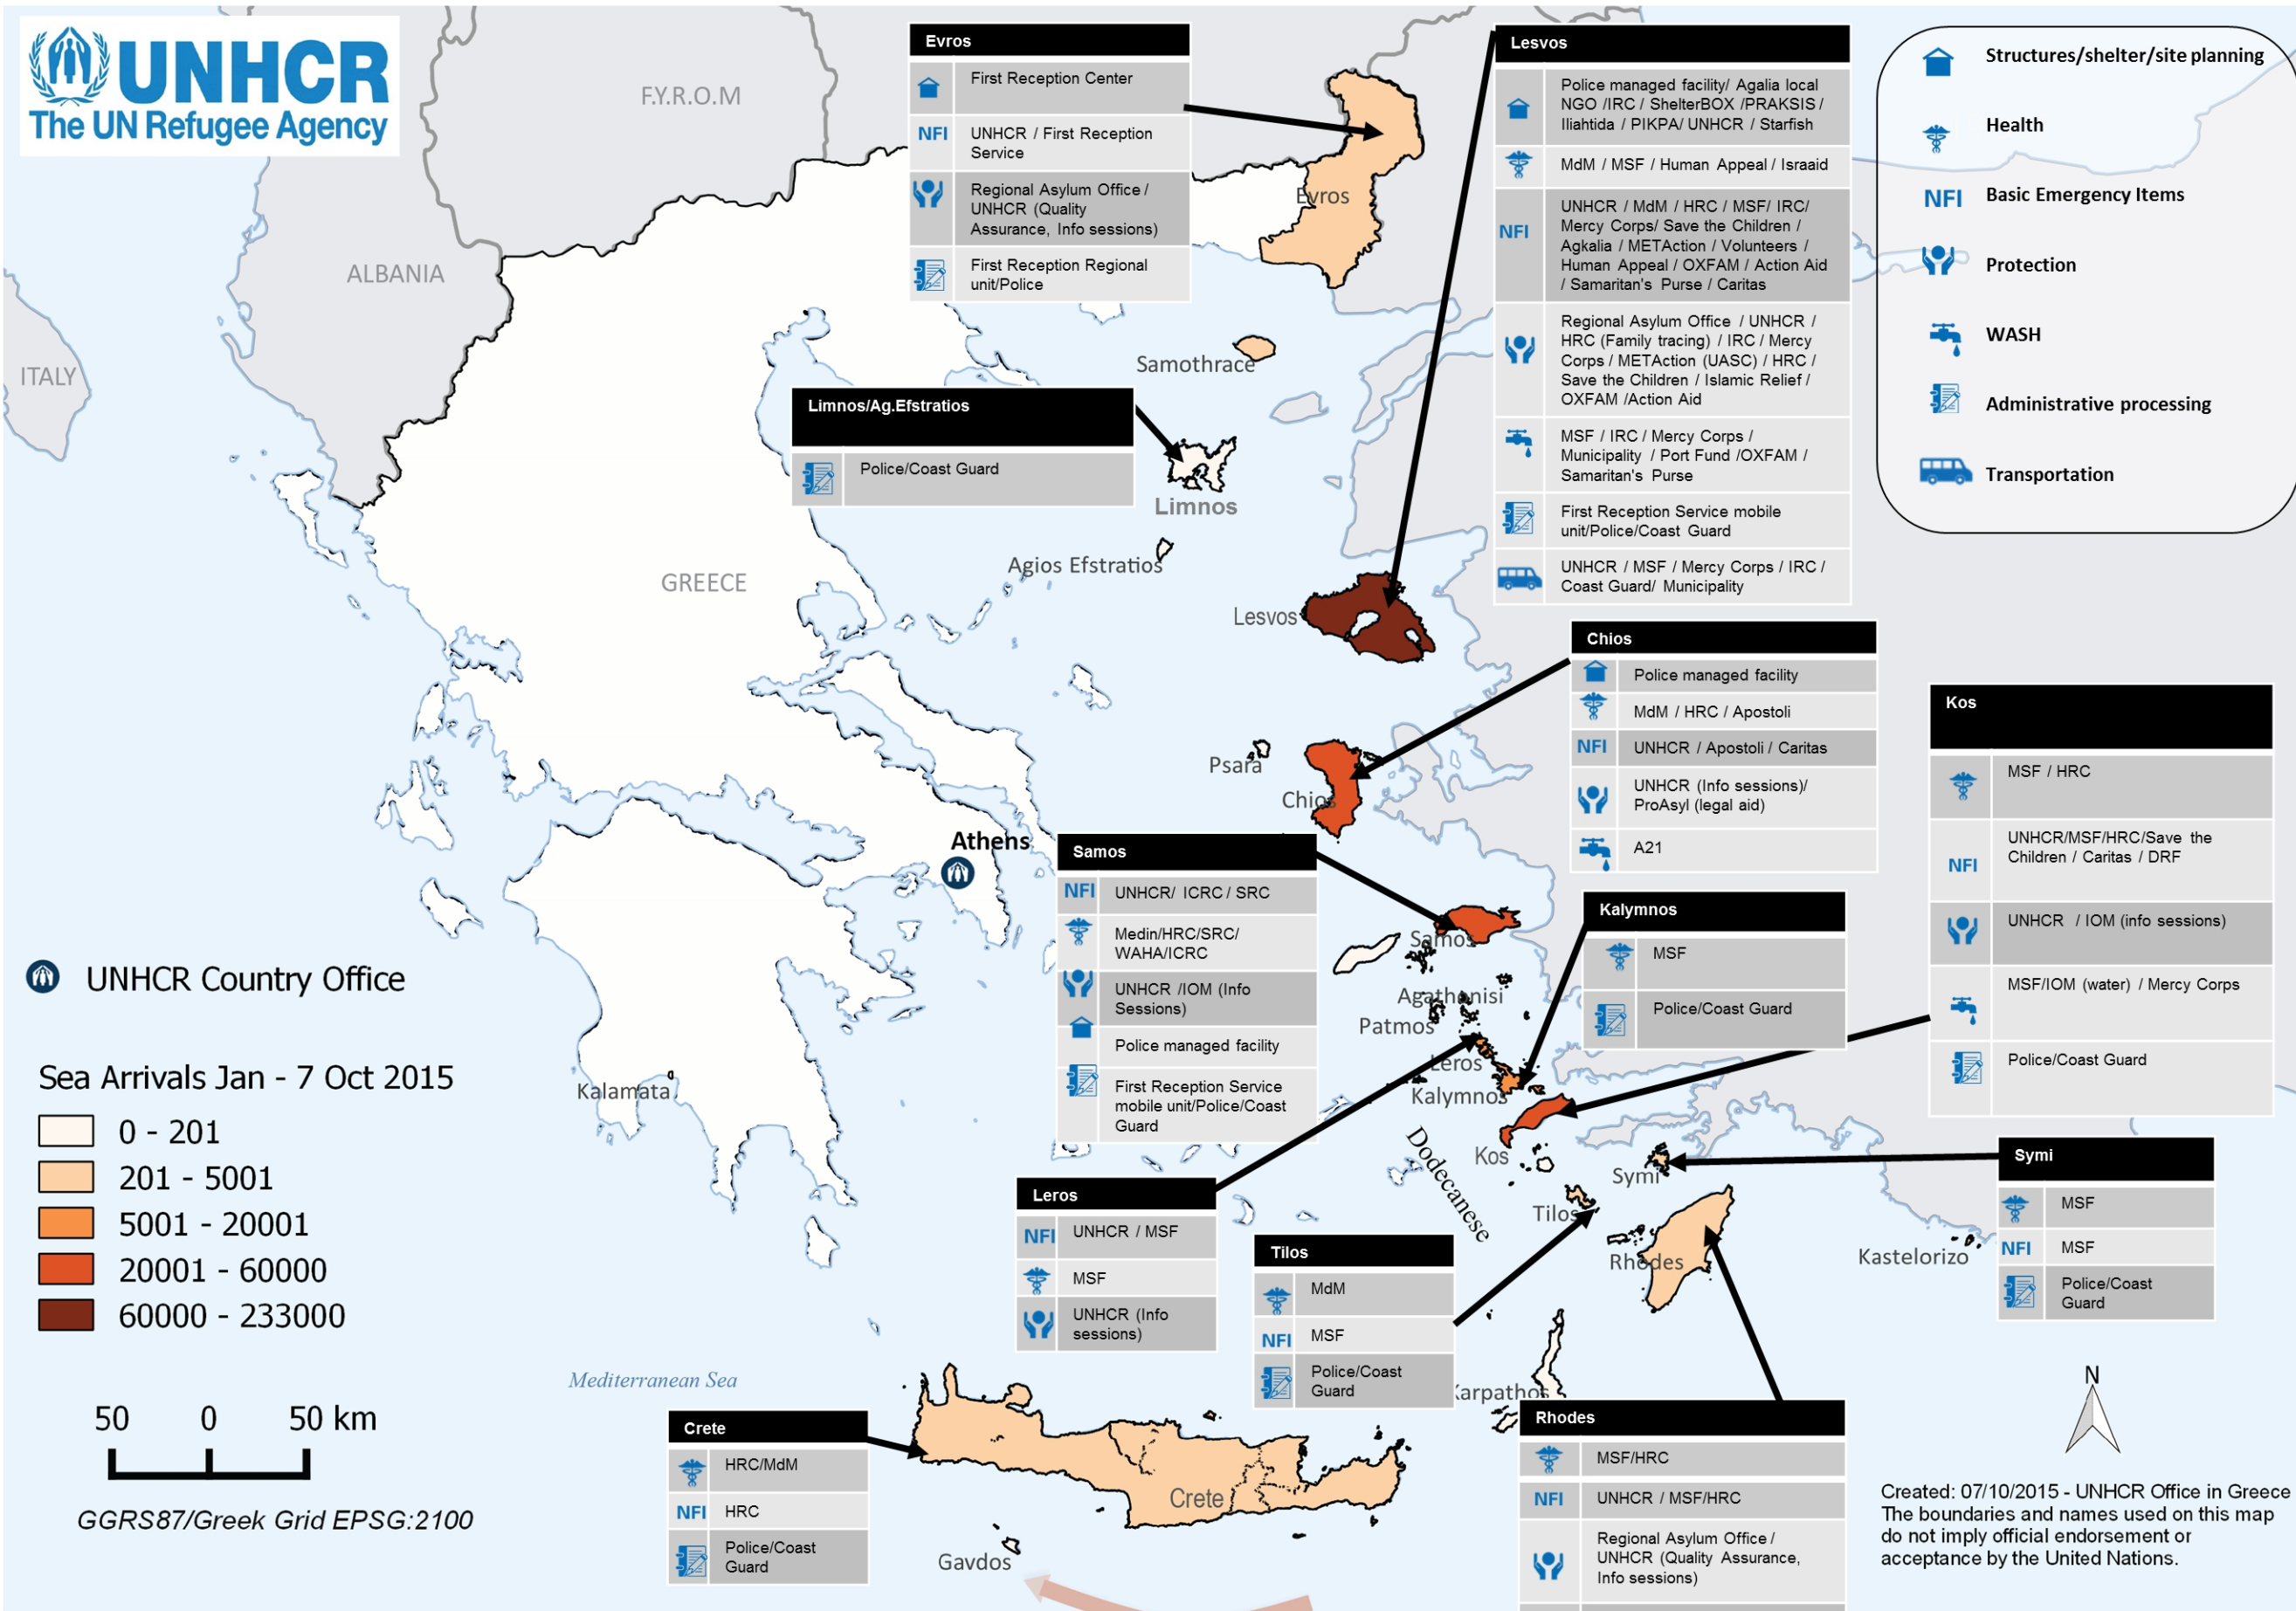

Who's Doing What Where? (Greek-Turkish borders, as of 7 October 2015)

GGRS87/Greek Grid EPSG:2100

Created: 07/10/2015 - UNHCR Office in Greece
The boundaries and names used on this map do not imply official endorsement or acceptance by the United Nations.