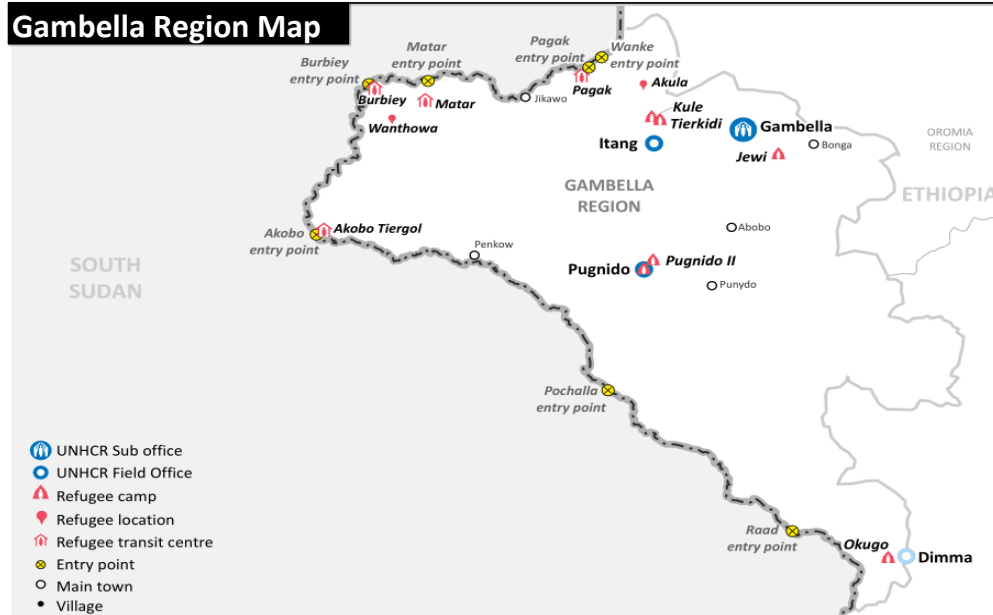

South Sudanese new arrivals in Gambella - Post 15th December 2013 (as of 22-January-2016)

Gambella Region Map

TOTAL ARRIVALS **220,751** PERSONS (*)

AVERAGE ARRIVALS per day since start of 2014 **298** PERSONS

AVERAGE ARRIVALS per day since last week **3** PERSONS

| Entry Points | Cumulative total 1 st to 31 st January | Refugees transferred to camps (in January) | New Arrivals awaiting transfers to camps |
|--------------|--|--|--|
| Pagak | 544 | 544 | 0 |
| Akobo | 0 | 0 | 0 |
| Pochalla | 0 | 0 | 0 |
| Raad | 0 | 0 | 0 |
| Burbiey | 0 | 0 | 0 |
| Matar | 0 | 0 | 0 |
| Addis-Ababa | 0 | 0 | 0 |
| Wanke | 0 | 0 | 0 |
| Total | 544 | 544 | 0 |

*- This figure does not include the old caseload of 48,531 South Sudanese refugees registered pre 15th December 2013 [Breakdown: Pugnido = 44,281; Okugo = 4,250]. In addition to 220,751 South Sudanese refugees in Gambella region, there are 321 refugees in Addis and 11,174 refugees at the camps in Assosa [Pre 15th Dec 2013 = 6,129; Post 15th Dec 2013 = 5,045]