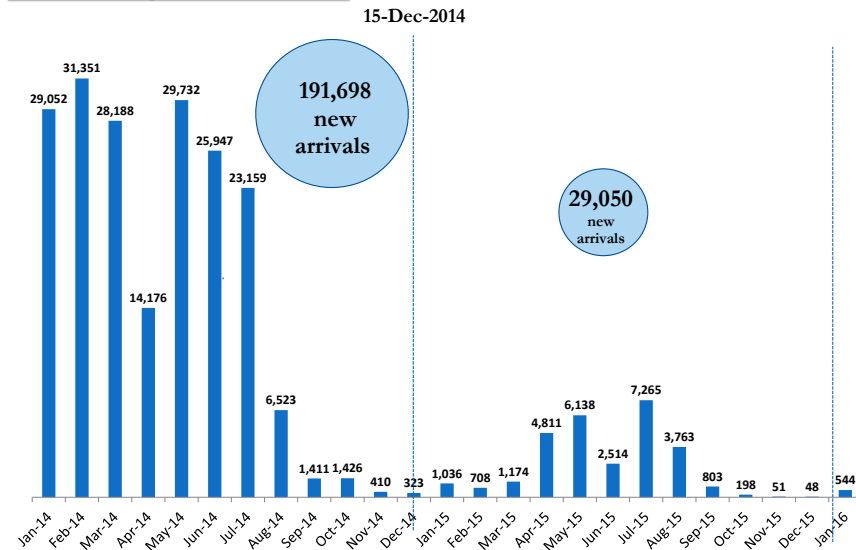

South Sudanese new arrivals in Gambella - Post 15th December 2013 (as of 22-January-2016)

Gambella Region Map

TOTAL ARRIVALS **220,751** PERSONS (*)

AVERAGE ARRIVALS per day since start of 2014 **298** PERSONS

AVERAGE ARRIVALS per day since last week **3** PERSONS

| Entry Points | Cumulative total 1 st to 31 st January | Refugees transferred to camps (in January) | New Arrivals awaiting transfers to camps |
|--------------|--|--|--|
| Pagak | 544 | 544 | 0 |
| Akobo | 0 | 0 | 0 |
| Pochalla | 0 | 0 | 0 |
| Raad | 0 | 0 | 0 |
| Burbiey | 0 | 0 | 0 |
| Matar | 0 | 0 | 0 |
| Addis-Ababa | 0 | 0 | 0 |
| Wanke | 0 | 0 | 0 |
| Total | 544 | 544 | 0 |

Arrivals by Month

Key Statistics

- 67%** Of the population are **Children**
- 91%** Of the population are **women and children**
- 71%** Of the adult population are **women**
- 21,557** are identified as **Unaccompanied/ Separated Children**

Arrivals Transfer Statistics

| | | | |
|------------------------|--|--------------------------------------|---|
| TOTAL ARRIVALS | Refugees living within host communities | REFUGEES TRANSFERRED to camps | New Arrivals awaiting transfers to camps |
| 220,751 Persons | 33,026 (15%) | 187,725 (85%) | 0 (0%) |