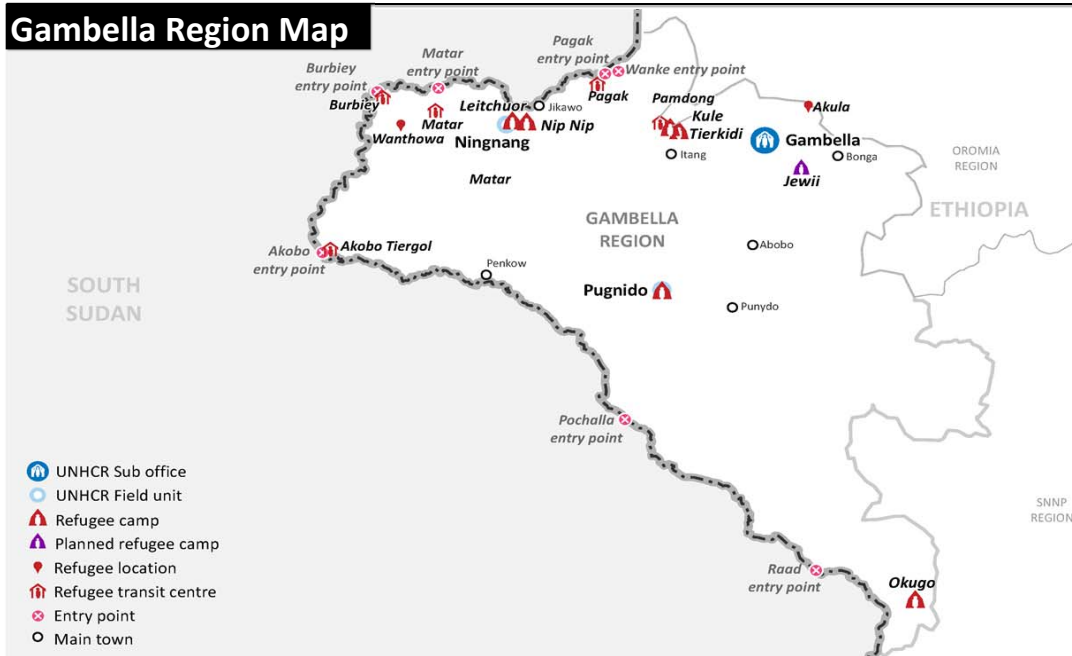

Gambella Region Map

TOTAL ARRIVALS

194,497*
persons

AVERAGE ARRIVALS per day since start of 2014

439
persons

AVERAGE ARRIVALS per day since last week

66
persons

Arrivals by Month

*- This figure does not include the old caseload of 57,819 South Sudanese refugees registered pre 15th December 2013 [Breakdown: Pugnido = 43,777; Okuga = 4,042, Wanthowa- estimated 10,000]

In addition to 194575 South Sudanese refugees in Gambella region, there are 8,978 refugees at the camps in Assosa [Breakdown: Pre 15th Dec 2013 = 6,161; Post 15th Dec 2013 = 2,817]

** - This figure does not include the old caseload of 10,000 South Sudanese refugees living in Wanthowa Woreda who arrived pre-15 December 2013.

*** - The figure includes 50914 refugees in Leitchuor and Nip Nip refugee camps who will be relocated to new locations due to flooding concerns.