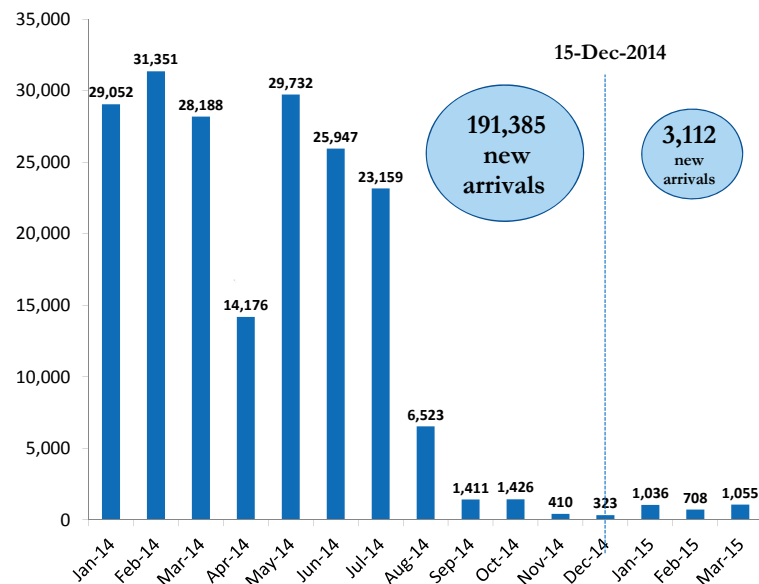

Gambella Region Map

TOTAL ARRIVALS

194,497*
persons

AVERAGE ARRIVALS per day since start of 2014

439
persons

AVERAGE ARRIVALS per day since last week

66
persons

Arrivals by Month

Key Statistics

- 67%** of the population are **children**
- 91%** of the population are **women and children**
- 72%** of the adult population are **women**
- 18,379** are identified as **Unaccompanied Minors/ Separated Children**

Arrivals Transfer Statistics

TOTAL ARRIVALS	Refugees living within host communities	REFUGEES TRANSFERRED to camps	New Arrivals awaiting transfers to camps
194,497 Persons	32,668** (17%)	161,829*** (83%)	0 (0%)