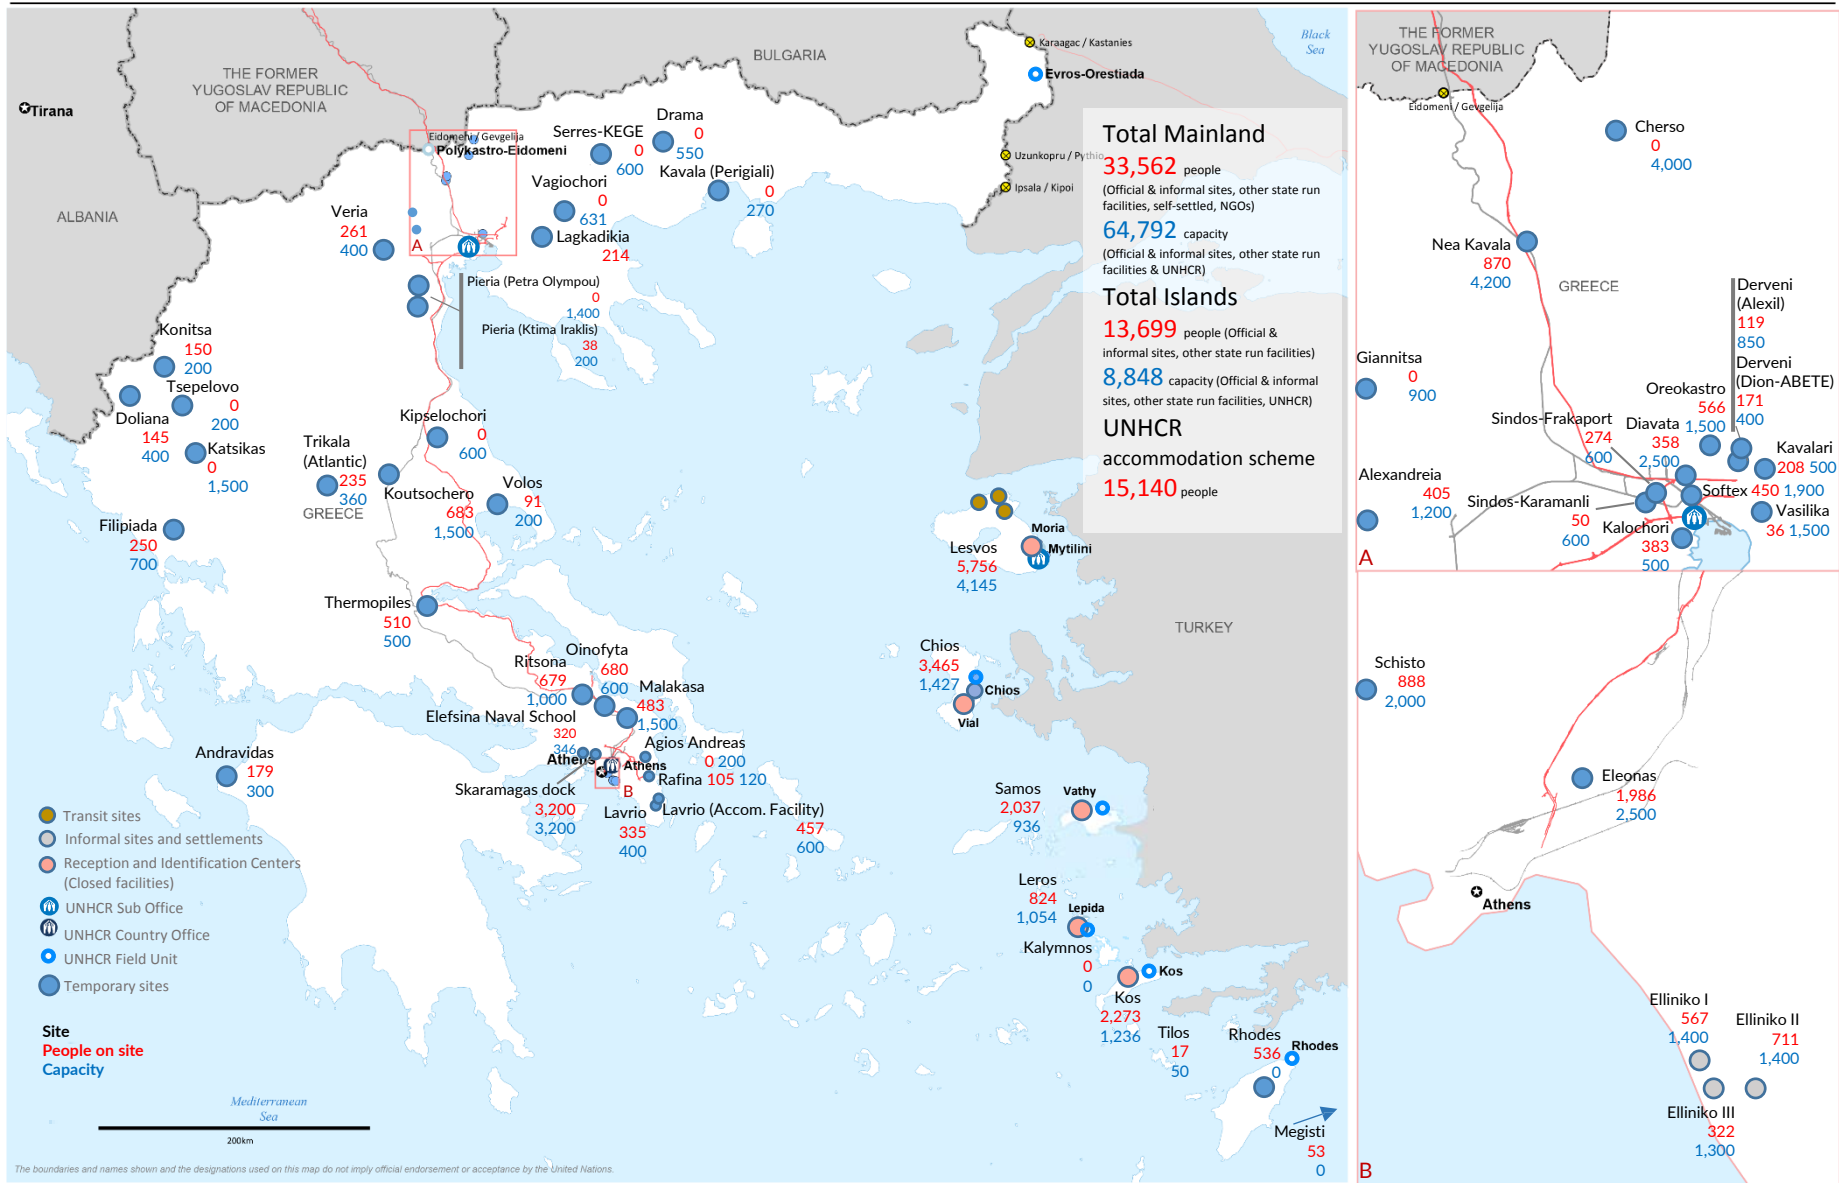

Europe Refugee Emergency

Daily map indicating capacity and occupancy (Governmental figures)

As of 31 January 2017 08:00 a.m. EET

Presence and capacity are based on Governmental figures from the Coordination Centre for the Management of the Refugee Crisis, as of 31/01/2017 10:00 a.m. Eastern European Time. Online map with additional information: <http://www.unhcr.gr/sites>

Funded by European Union Humanitarian Aid