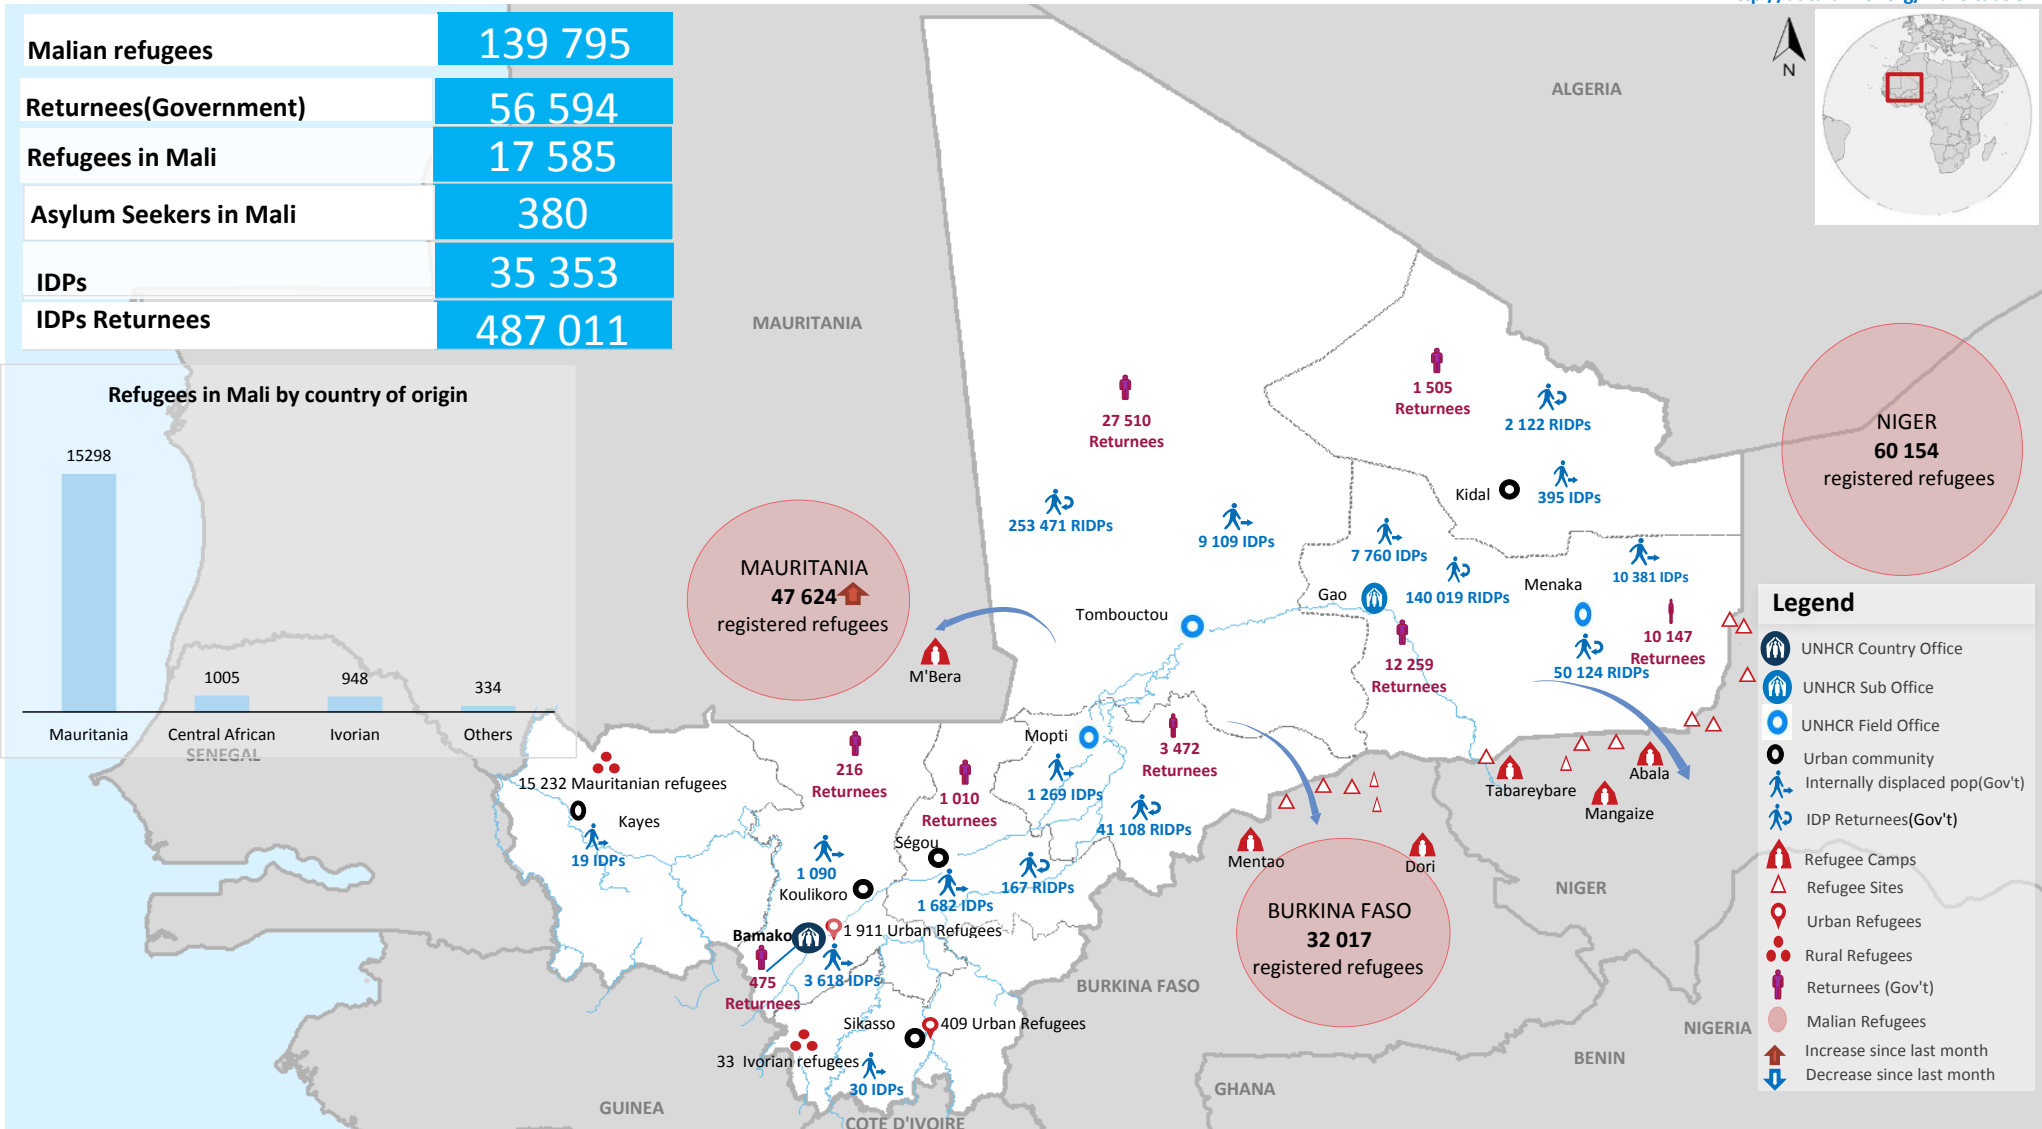

Mali: Refugees, returnees and Internally displaced populations

31 January 2016

<http://data.unhcr.org/malisituation>

* figures from Burkina Faso and Niger dated as of December 2016

For more information: kantet@unhcr.org
doren@unhcr.org