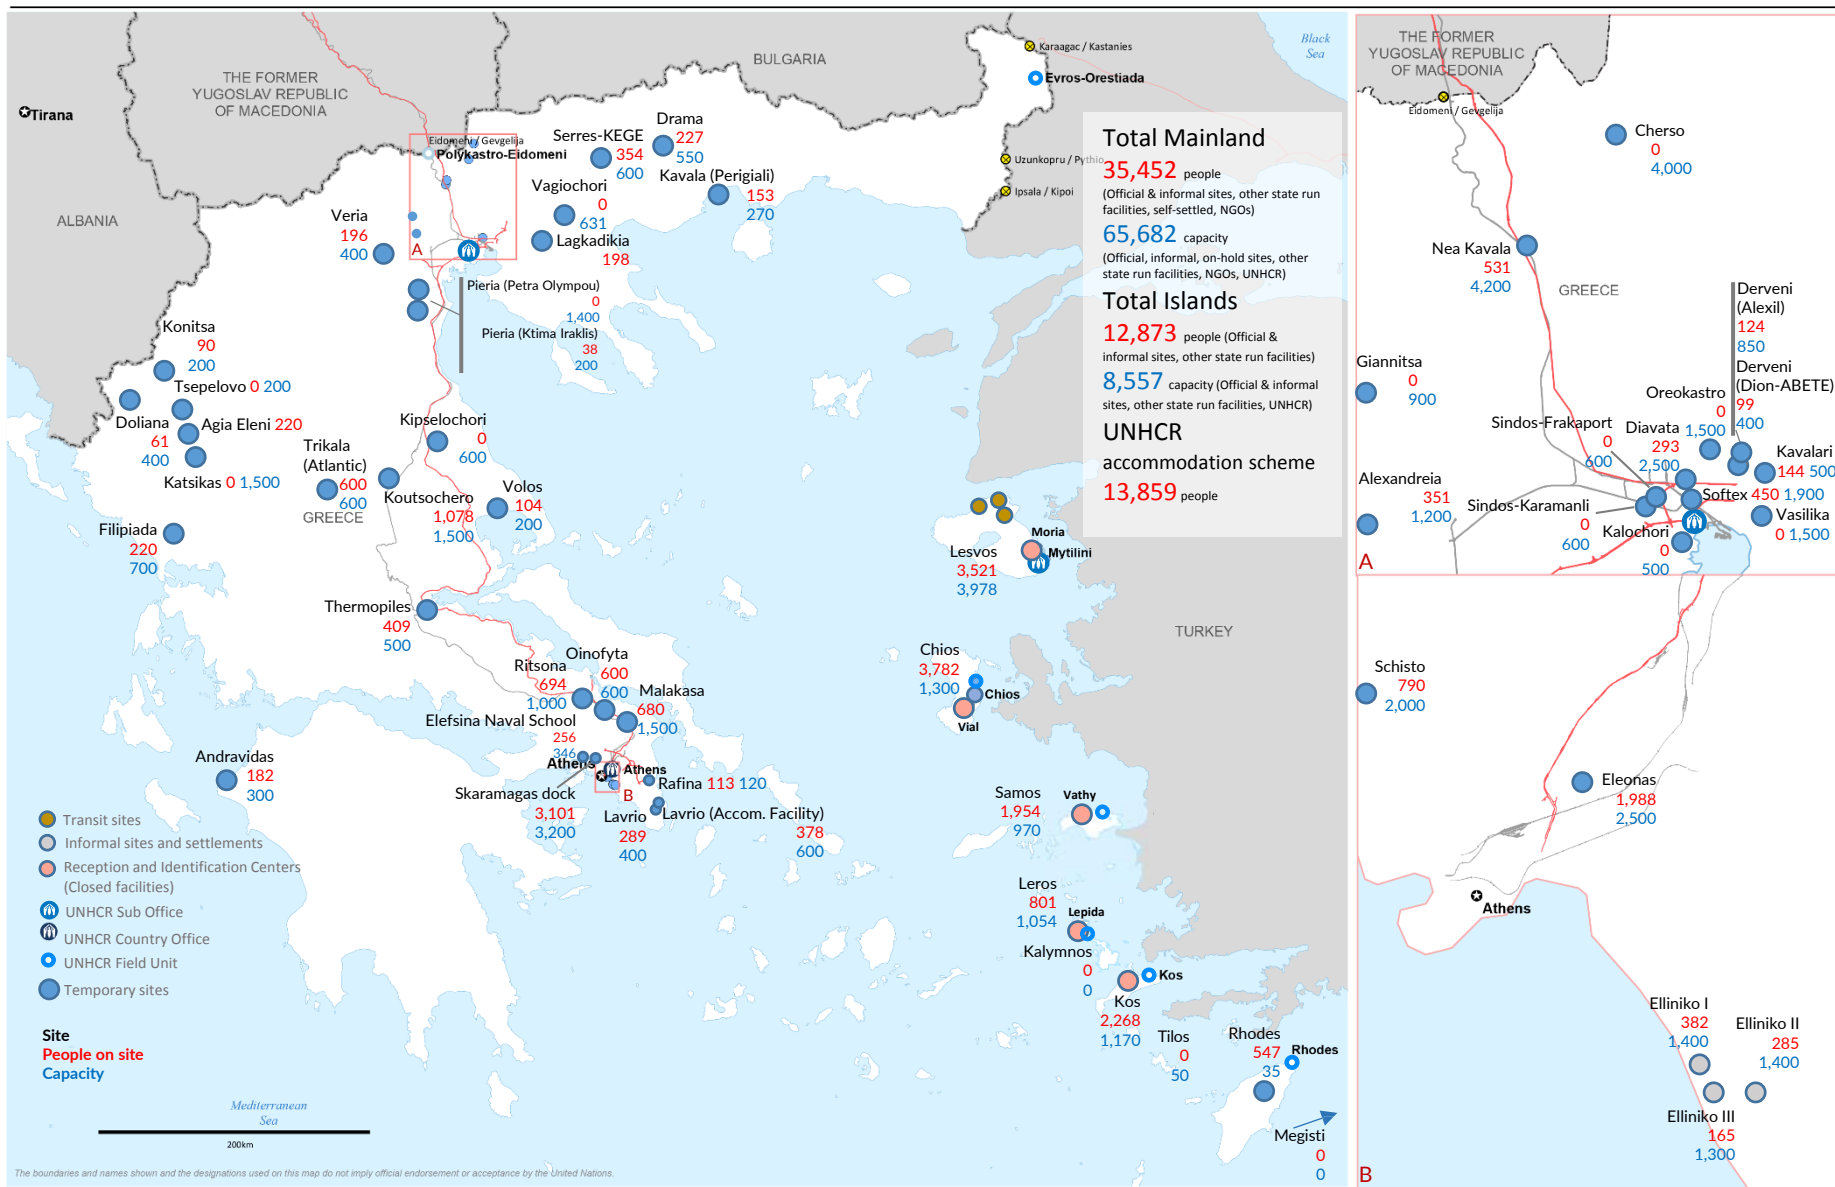

Europe Refugee Emergency

Daily map indicating capacity and occupancy (Governmental figures)

As of 16 May 2017 08:00 a.m. EET

Presence and capacity are based on Governmental figures from the Coordination Centre for the Management of the Refugee Crisis, as of 16/05/2017 10:00 a.m. Eastern European Time. Online map with additional information: <http://www.unhcr.gr/sites>

Funded by European Union Humanitarian Aid