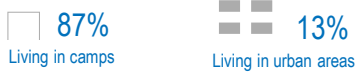

KENYA

Registered refugees and asylum-seekers

as of 31 October 2017

489,239

REGISTERED REFUGEES AND ASYLUM-SEEKERS

HOST LOCATIONS

COUNTRIES OF ORIGIN

DEMOGRAPHICS