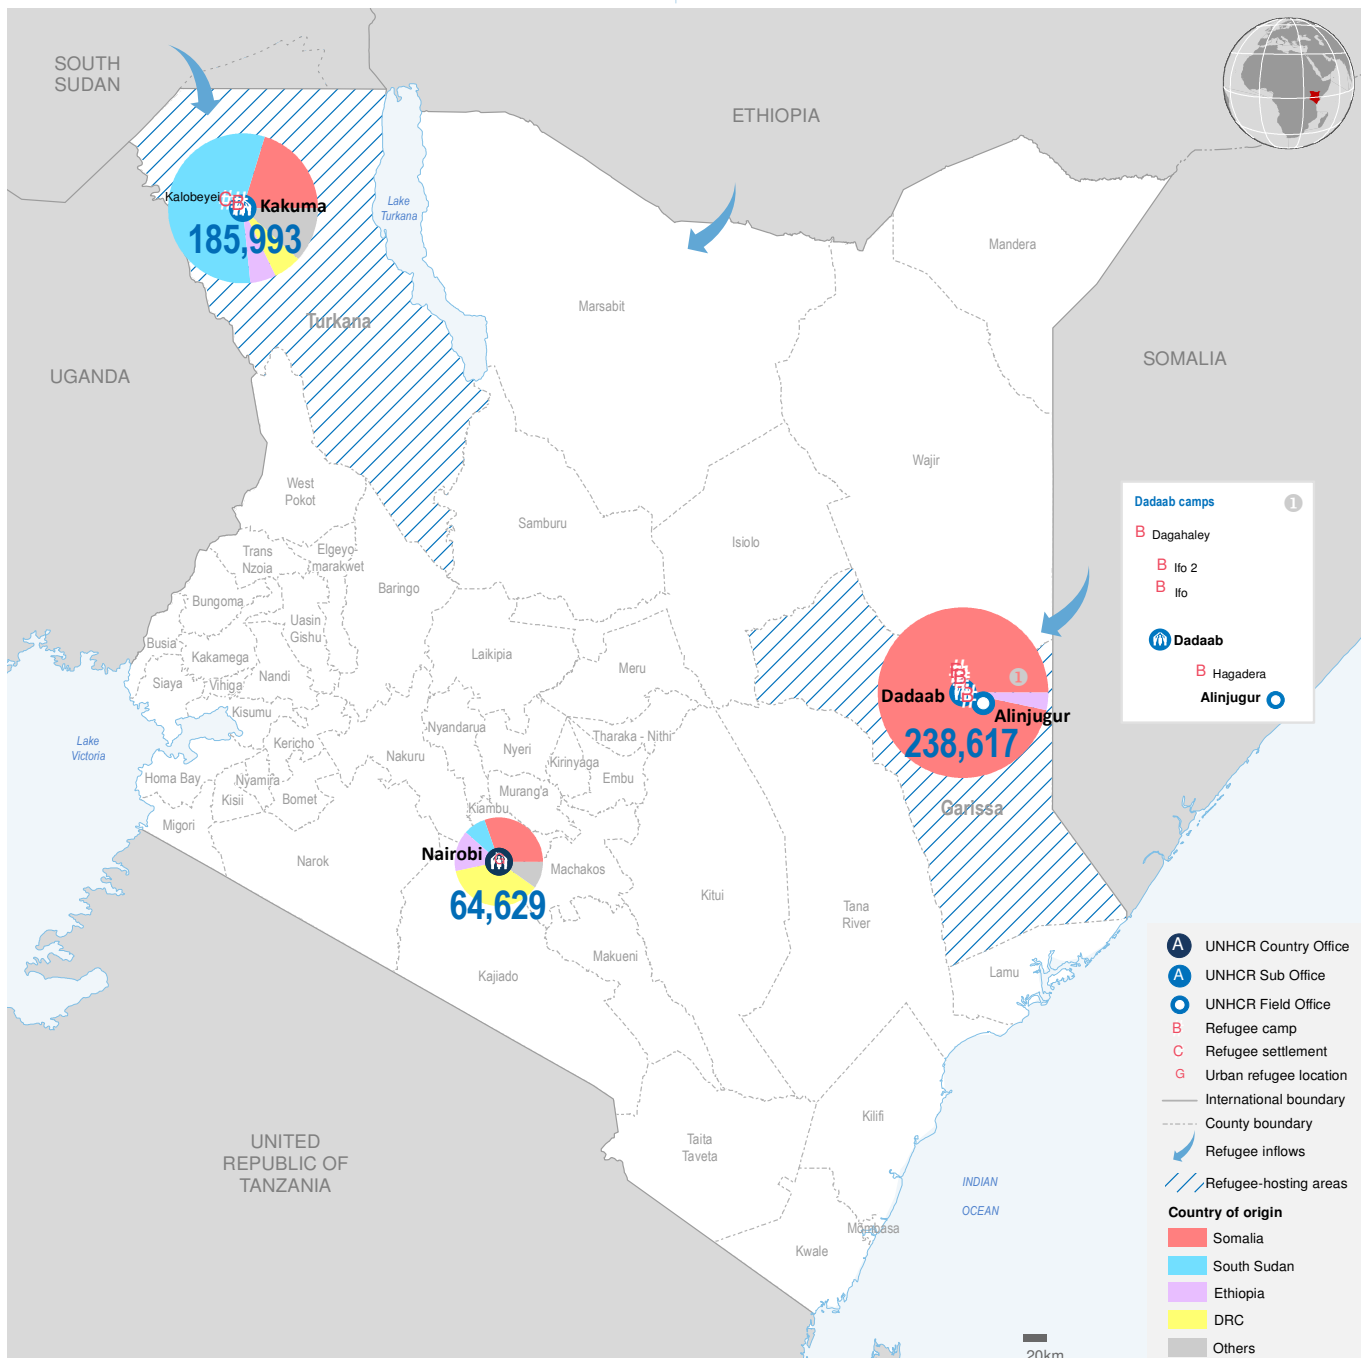

KENYA

Registered refugees and asylum-seekers

as of 31 October 2017

489,239

REGISTERED REFUGEES AND ASYLUM-SEEKERS

HOST LOCATIONS

COUNTRIES OF ORIGIN

DEMOGRAPHICS

age and gender

LEGAL STATUS

The boundaries and names shown and the designations used on this map do not imply official endorsement or acceptance by the United Nations.

Sources: UNHCR Kenya. Statistics based on UNHCR's Refugee Registration System, proGres Author: UNHCR Kenya - Data Management Unit Nairobi Feedback: kennaodm@unhcr.org