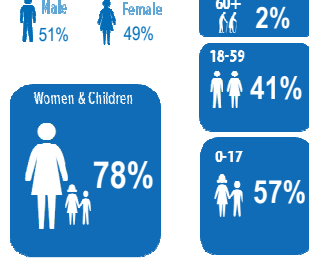

DEMOGRAPHICS

age and gender

LEGAL STATUS