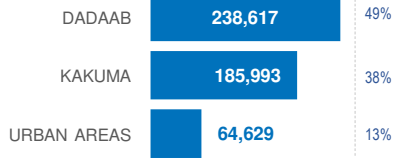

KENYA

Registered refugees and asylum-seekers

as of 31 October 2017

489,239

REGISTERED REFUGEES AND ASYLUM-SEEKERS

HOST LOCATIONS

COUNTRIES OF ORIGIN

DEMOGRAPHICS