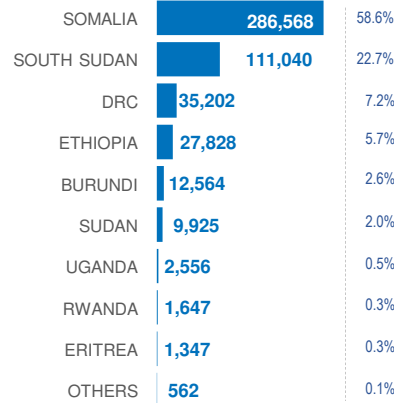

KENYA

Registered refugees and asylum-seekers

as of 31 October 2017

489,239

REGISTERED REFUGEES AND ASYLUM-SEEKERS

HOST LOCATIONS

COUNTRIES OF ORIGIN

DEMOGRAPHICS

age and gender

LEGAL STATUS

The boundaries and names shown and the designations used on this map do not imply official endorsement or acceptance by the United Nations.

Sources: UNHCR Kenya. Statistics based on UNHCR's Refugee Registration System, proGres Author: UNHCR Kenya - Data Management Unit Nairobi Feedback: kennaodm@unhcr.org