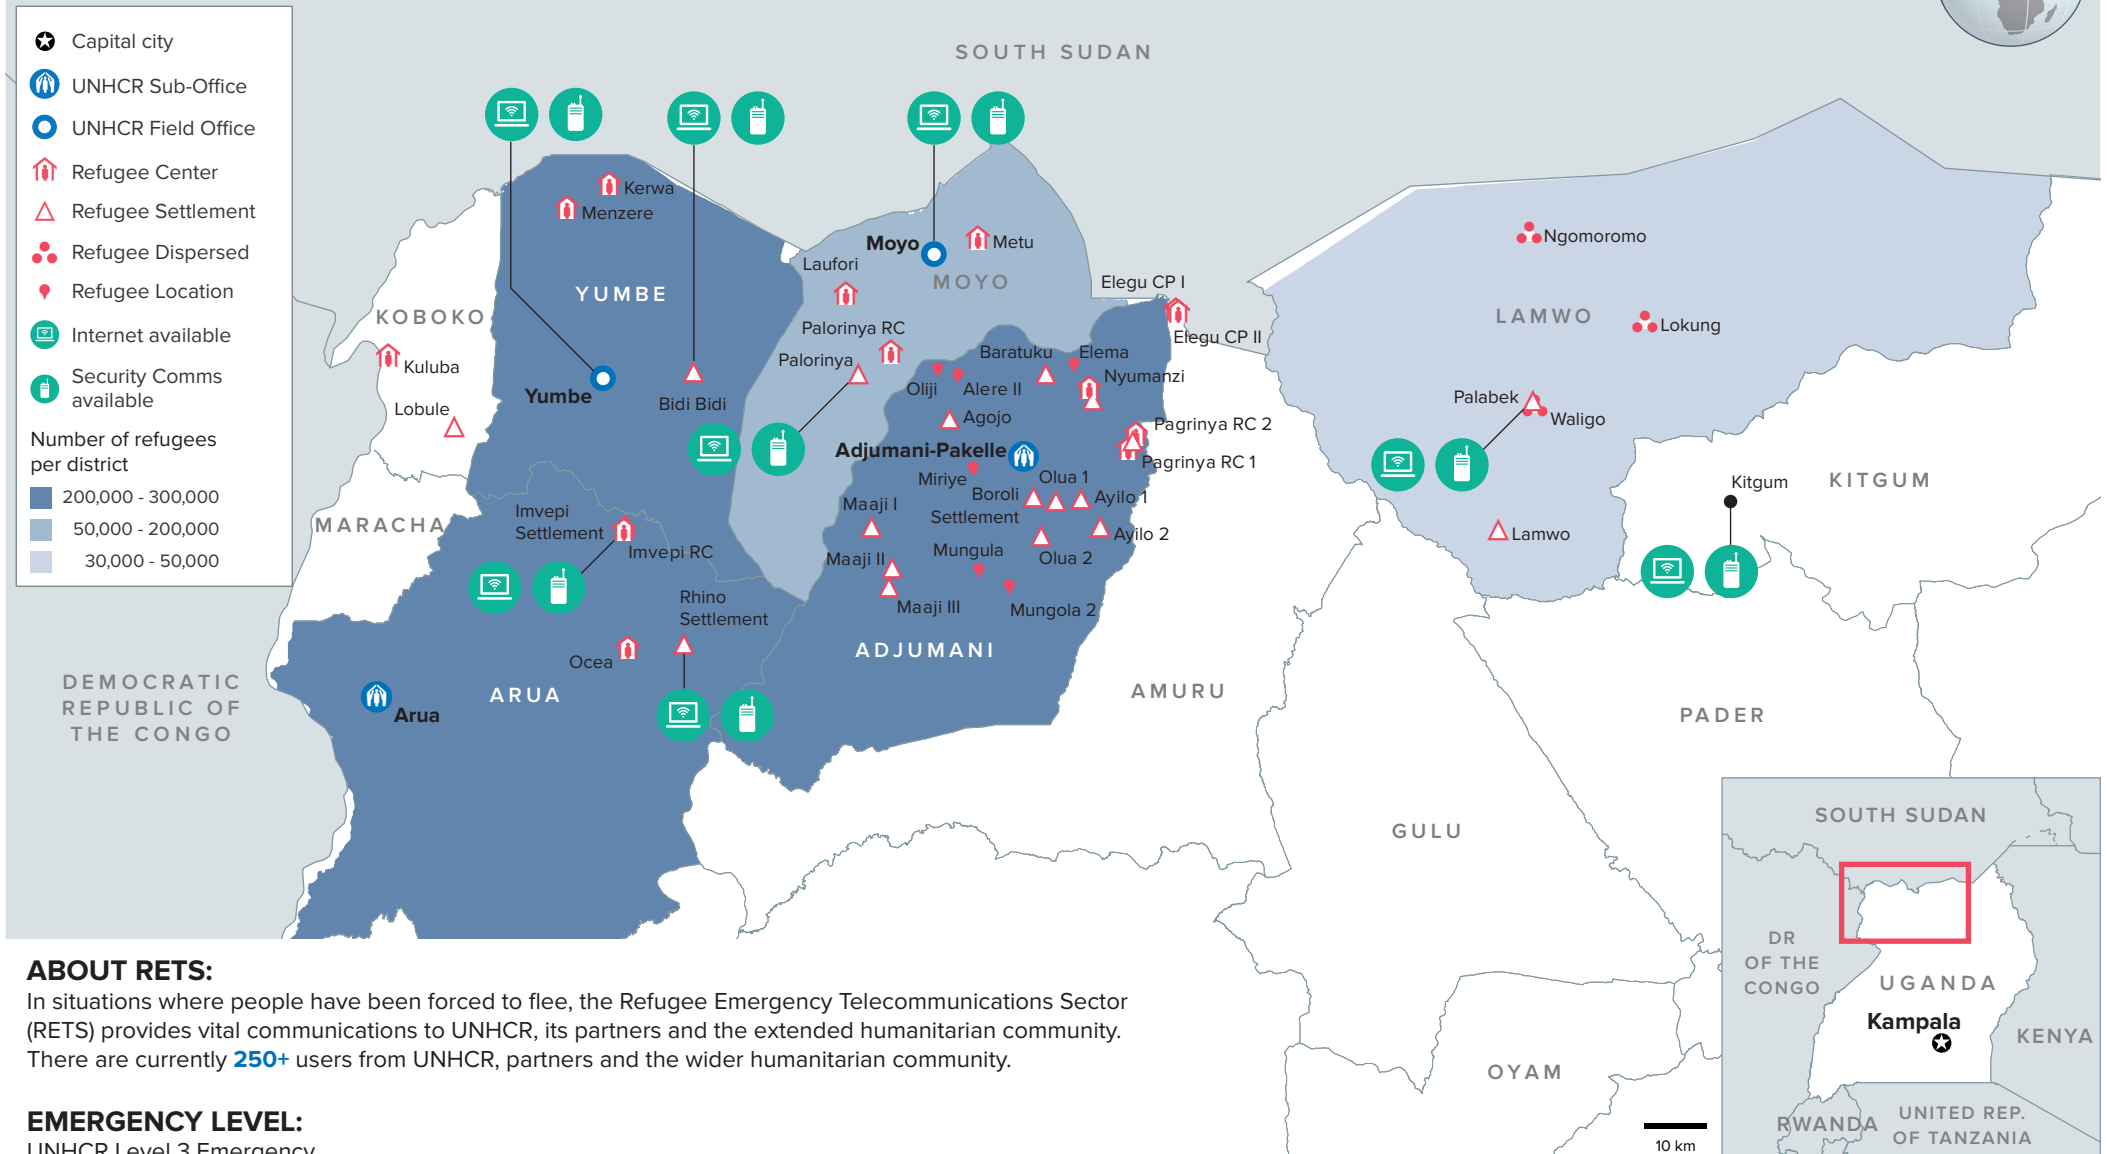

1 million refugees from South Sudan in Uganda

ABOUT RETS:

In situations where people have been forced to flee, the Refugee Emergency Telecommunications Sector (RETS) provides vital communications to UNHCR, its partners and the extended humanitarian community. There are currently **250+** users from UNHCR, partners and the wider humanitarian community.

EMERGENCY LEVEL:

UNHCR Level 3 Emergency