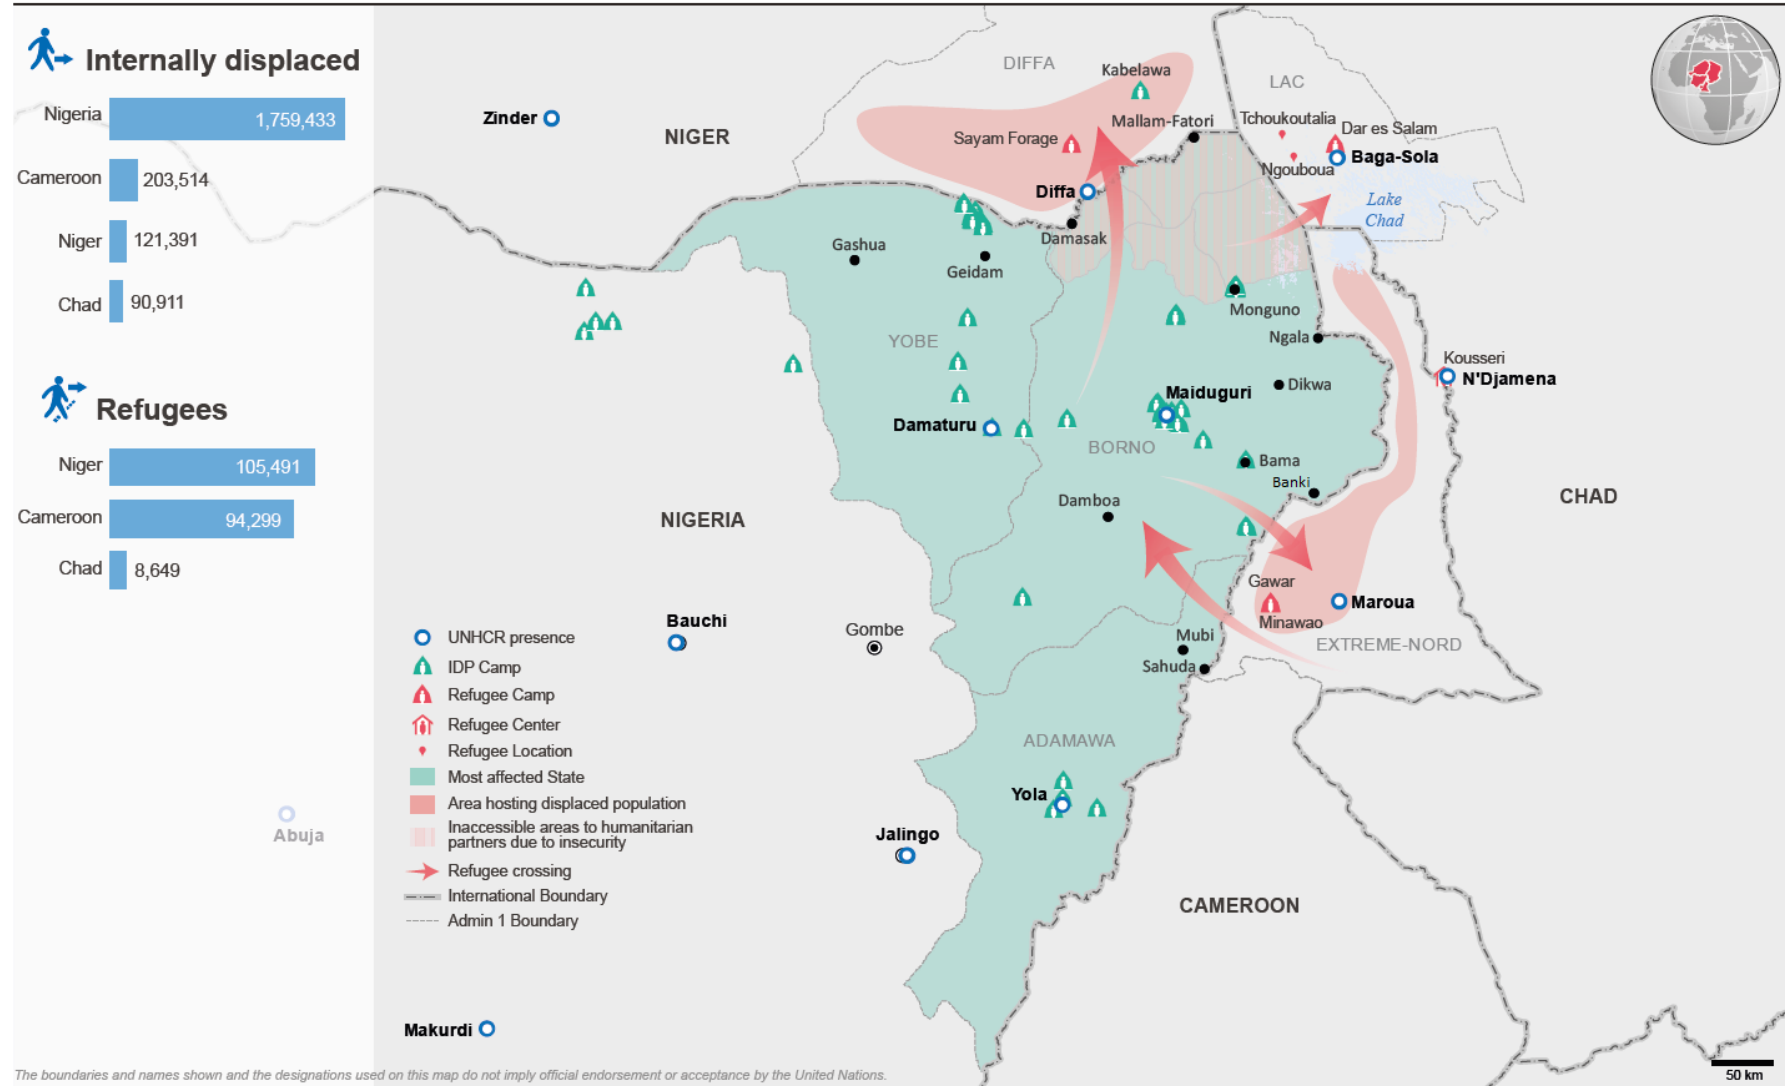

NIGERIA SITUATION

Populations forcibly displaced by the insurgency in the Lake Chad Basin Region

As of 30 April 2017 or latest figures available

The boundaries and names shown and the designations used on this map do not imply official endorsement or acceptance by the United Nations.

Creation date: 02 May 2017 Sources: UNHCR Feedback: mapping@unhcr.org