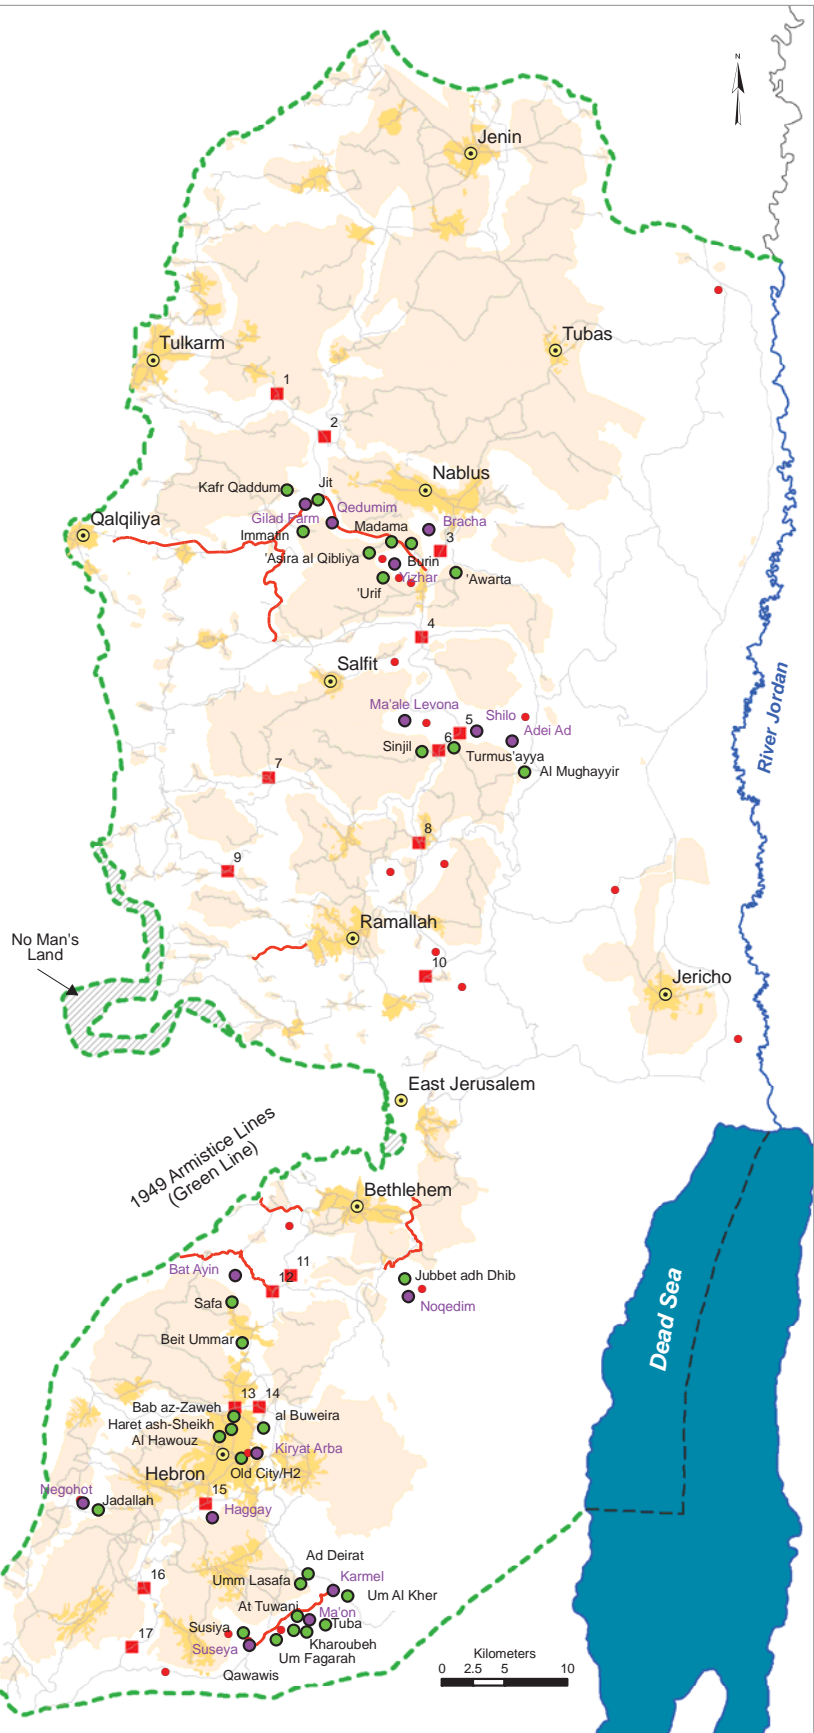

Palestinian Communities Vulnerable to Settler Violence

No.	Risky Junctions	ROAD NO
1	Enav checkpoint	557
2	New Beit Iba junction	557
3	Huwwara junction	60
4	Tappuah junction	60
5	Entrance to Shilo settlement	60
6	Sinjil/Turmus/Eayya junction	60
7	Entrance to Hallamish settlement	465
8	Silwad/Ofra settlement junction	60
9	Junction with Road 463	455
10	Mikhmas junction	60
11	Efrata junction	60
12	Gush Etzion junction	60
13	Ras Al Jura junction	35
14	Beit Einon junction,	60
15	Beit Haggai settlement entrance	60
16	Entrance to Otni'el settlement	60
17	Entrance to Shim'a settlement	60

United Nations Office for the Coordination of Humanitarian Affairs
 Cartography: OCHA-oPI - Nov 2009. Base data: PA MoP, PEACE NOW, July 2000 - OCHA update 08. For comments contact ochaopt@un.org or Tel. +972 (02) 582-9962 <http://www.ochaopt.org>