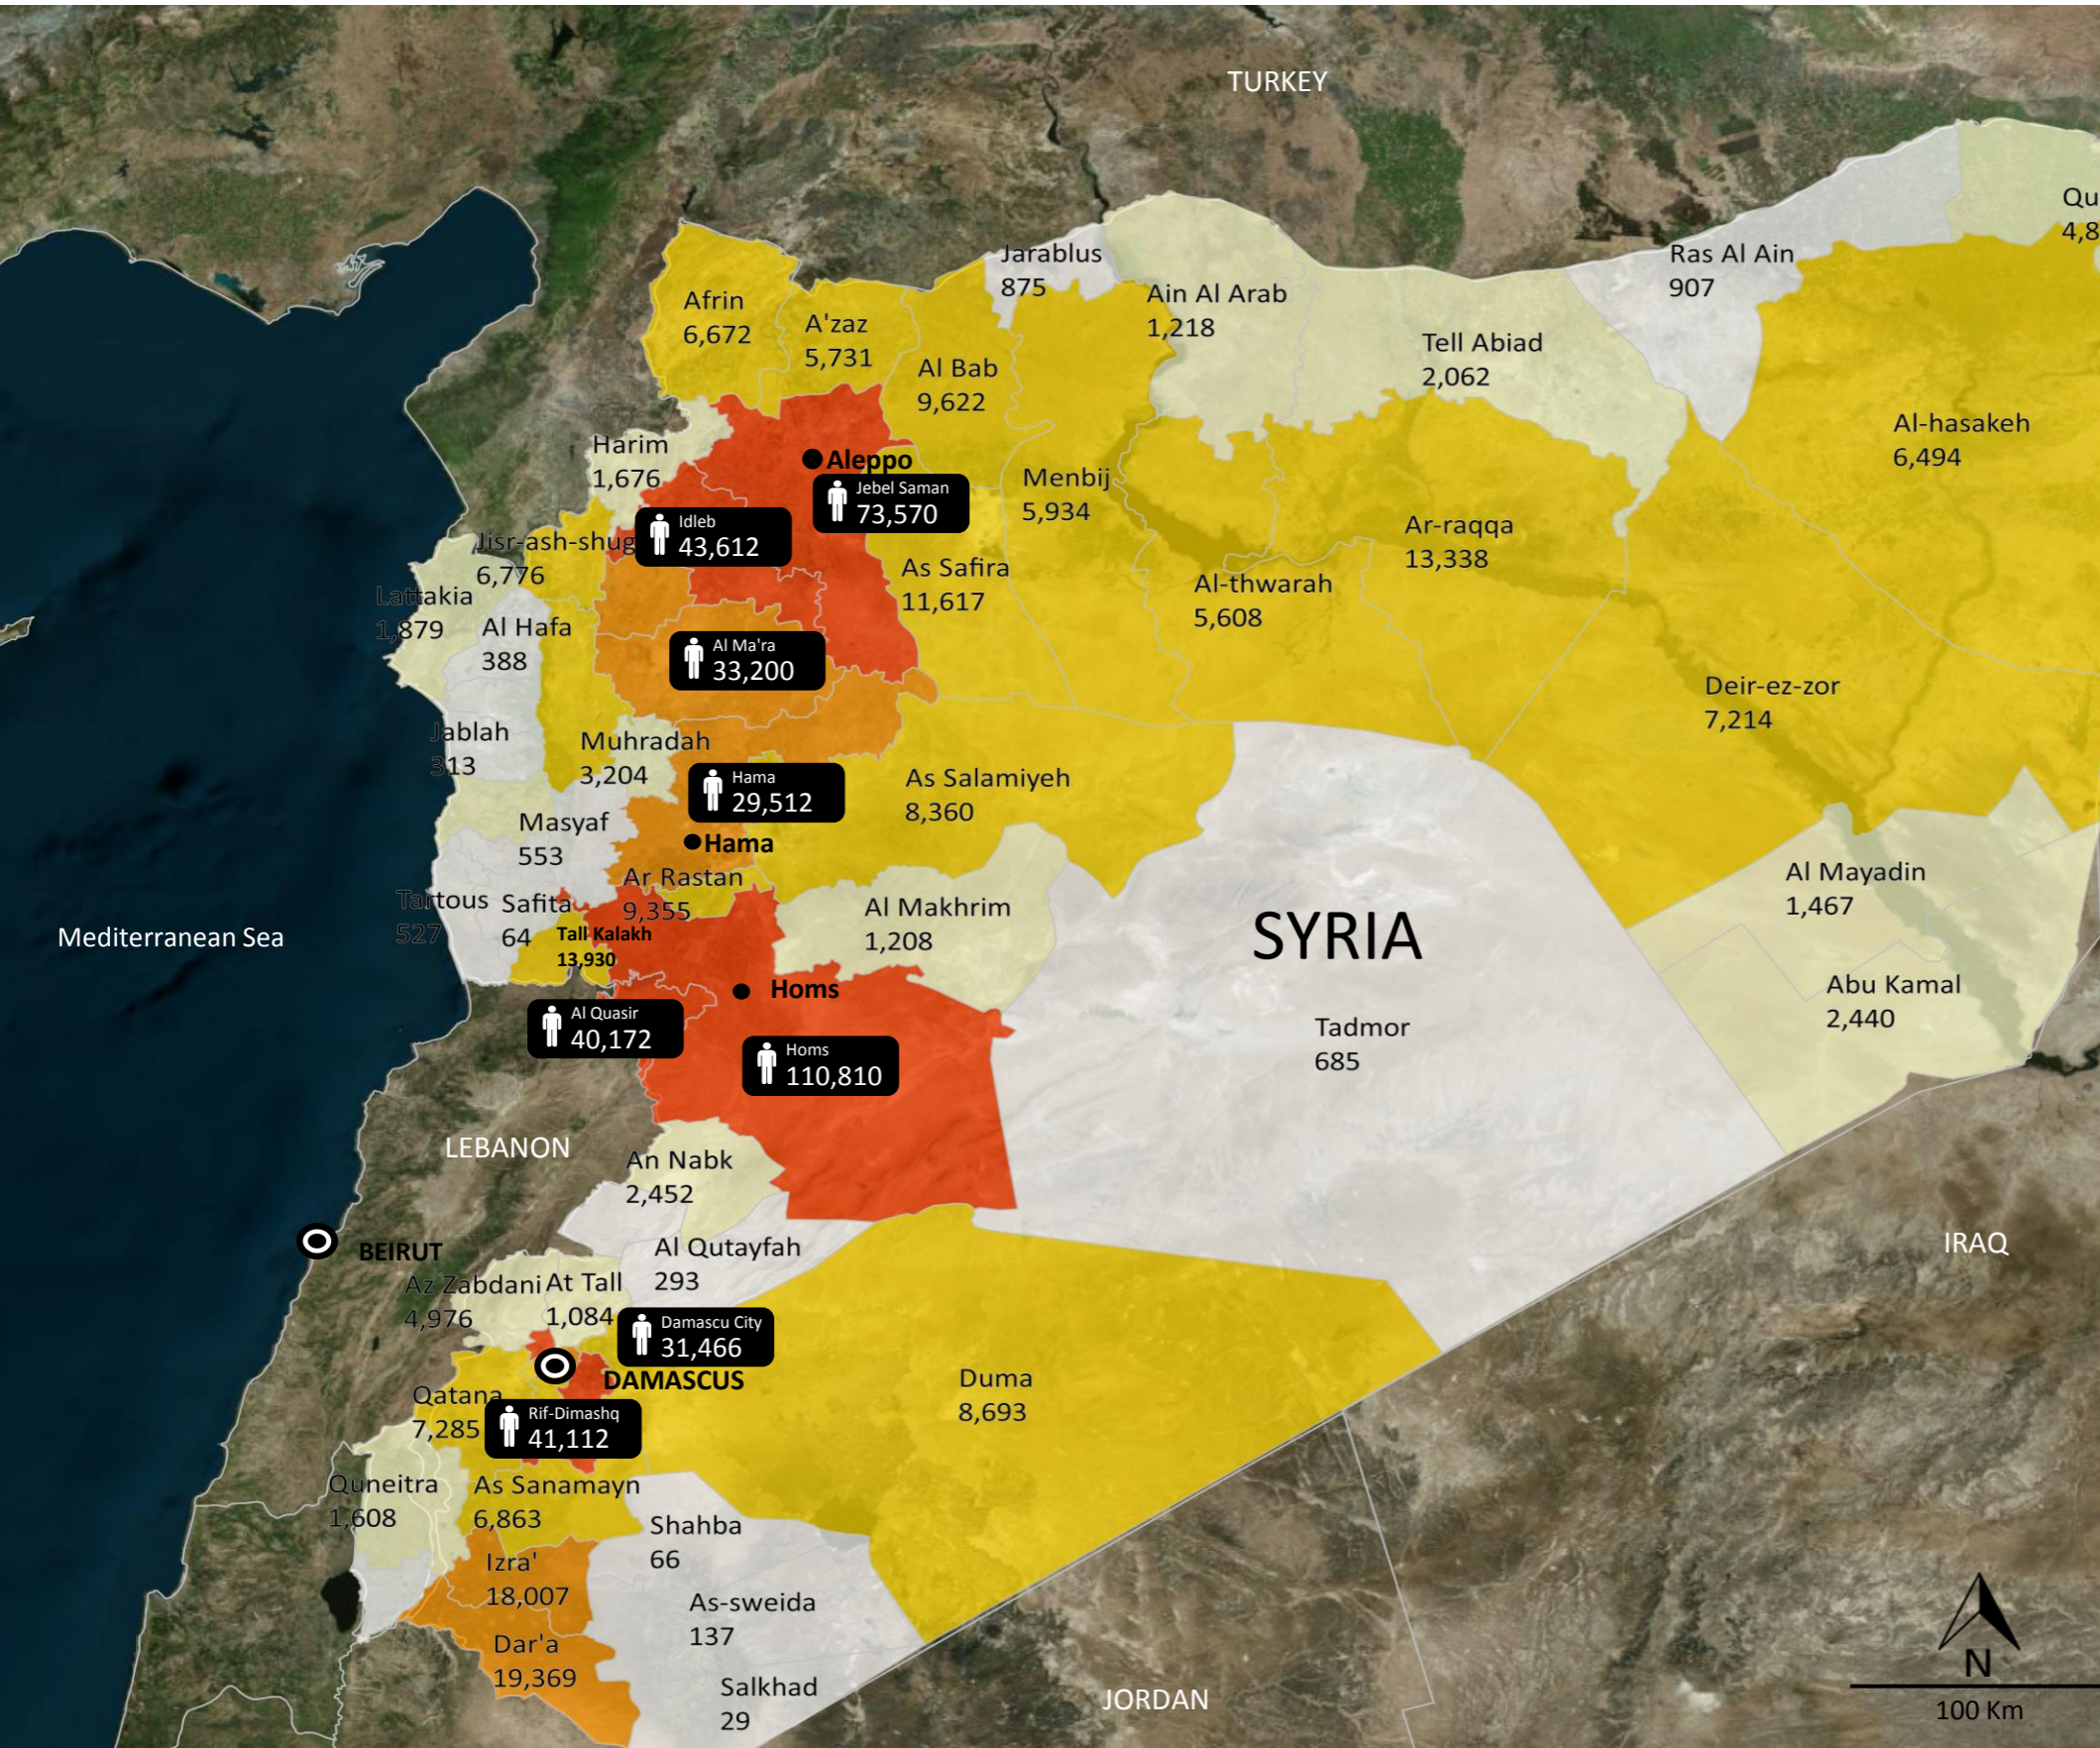

Places of Origin of Syrian Refugees Registered in Lebanon

30 Sep 2013

773,281 Refugees in Lebanon

670,235 Registered

103,046 Awaiting registration

Legend

- Country Capital
- Governorate Capital
- Boundaries
- Number of refugees Top 8 locations of origin*

Refugees registered in Lebanon

- 0 - 1,000
- 1,000 - 5,000
- 5,000 - 15,000
- 15,000 - 40,000
- 40,000 - 115,000

Notes: The designations employed and the presentation of the material on this map do not imply the expression of any opinion whatsoever on the part of the Secretariat of the United Nations concerning the legal status of any country, territory, city or area, or of its authorities, or concerning the delimitation of its frontiers or boundaries

* Places of origin data at the district level is only available for 80% of registered Syrian refugees.